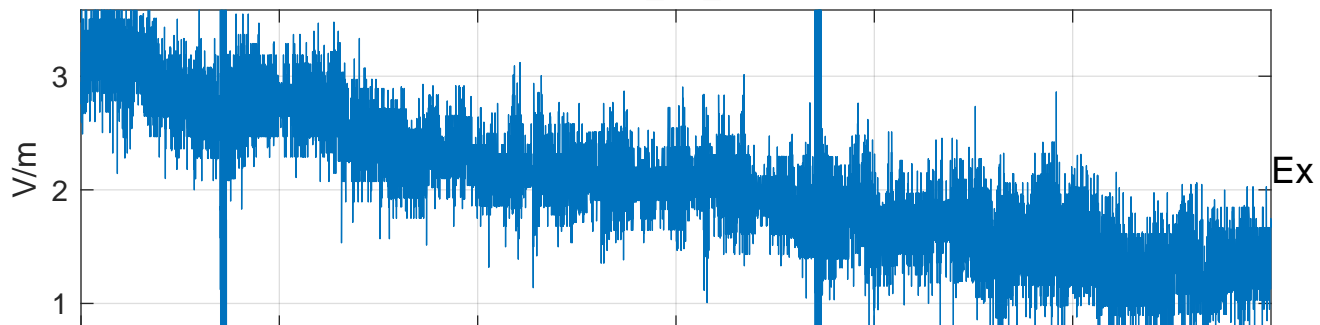

GLMCALVAL aircraft_E4_matrix Electric Field

start index:71951, end index:107950

16:00 16:10 16:20 16:30 16:40 16:50

07-May-2017 16:00:00