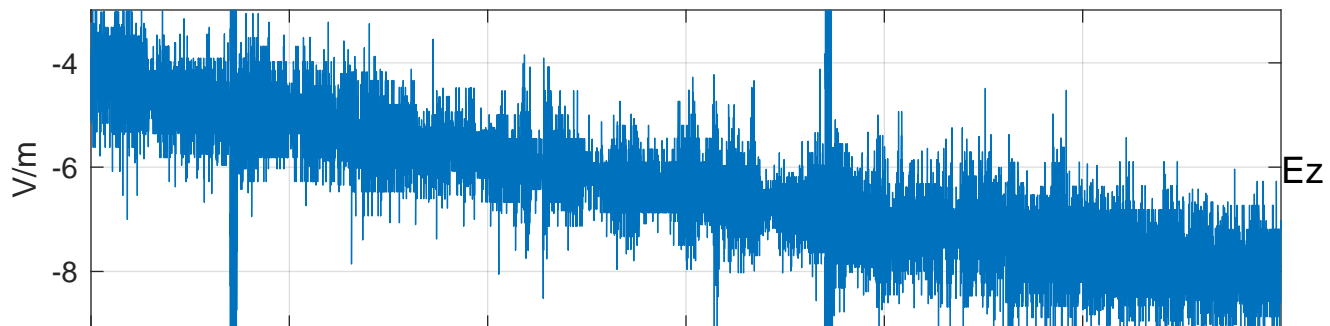

GLMCALVAL aircraft_E4_matrix Electric Field

start index:71951, end index:107950

16:00 16:10 16:20 16:30 16:40 16:50

07-May-2017 16:00:00