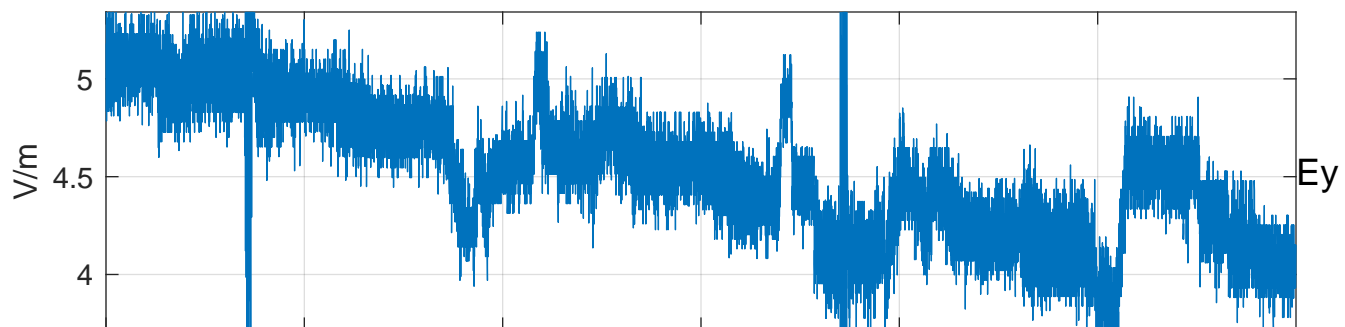

GLMCALVAL aircraft_E4_matrix Electric Field

start index:71951, end index:107950

16:00 16:10 16:20 16:30 16:40 16:50

07-May-2017 16:00:00