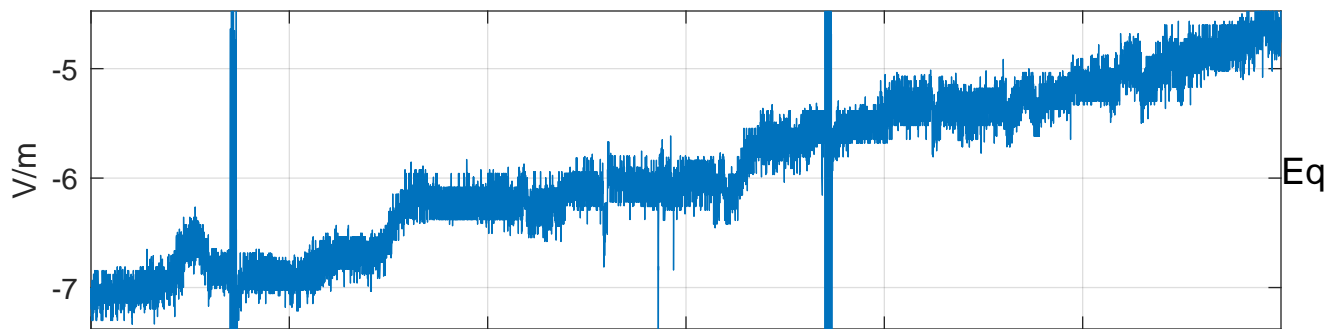

GLMCALVAL aircraft_E4_matrix Electric Field

start index:107951, end index:143950

17:00 17:10 17:20 17:30 17:40 17:50

07-May-2017 17:00:00