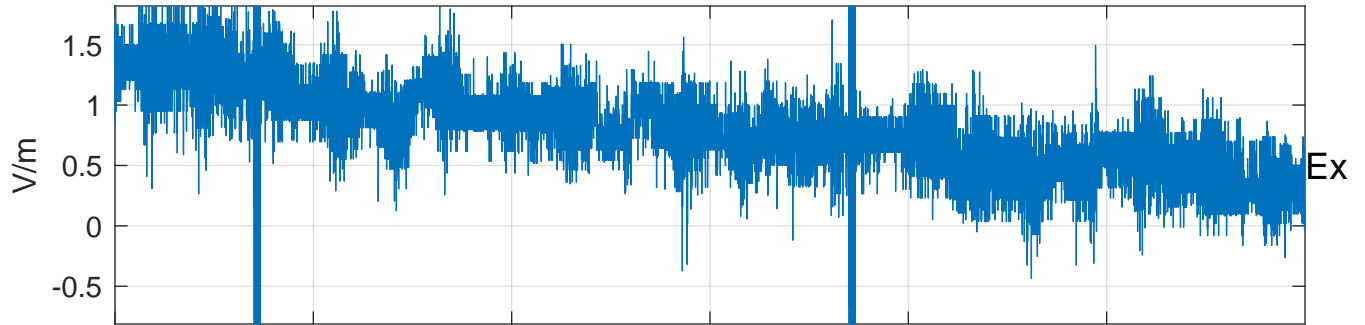

GLMCALVAL aircraft_E4_matrix Electric Field

start index:107951, end index:143950

17:00 17:10 17:20 17:30 17:40 17:50

07-May-2017 17:00:00