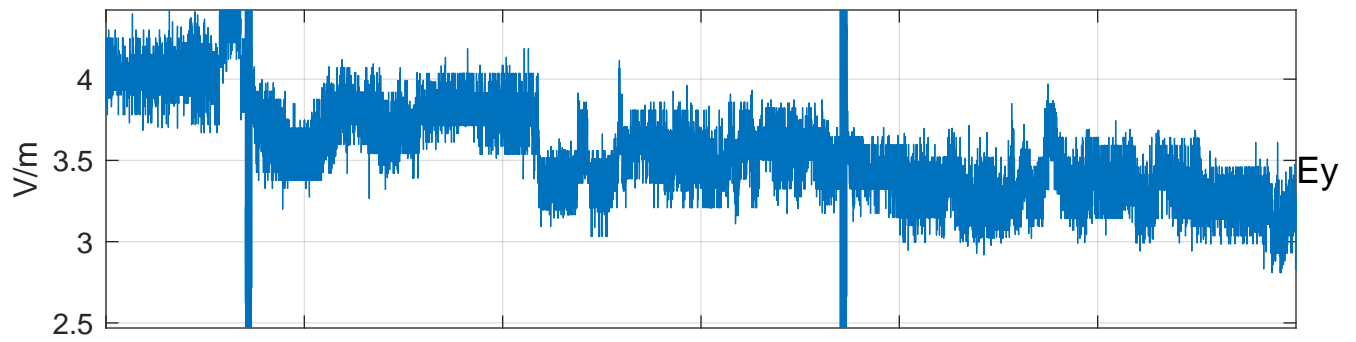

GLMCALVAL aircraft_E4_matrix Electric Field

start index:107951, end index:143950

17:00 17:10 17:20 17:30 17:40 17:50

07-May-2017 17:00:00