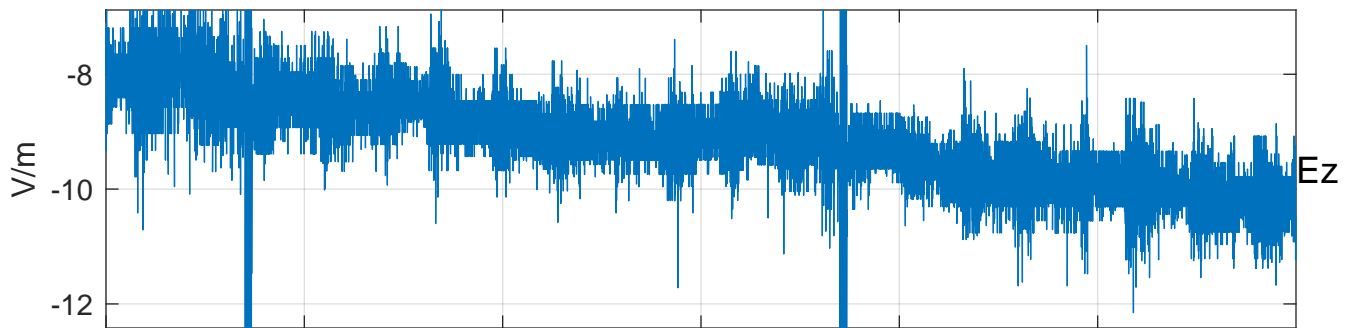

GLMCALVAL aircraft_E4_matrix Electric Field

start index:107951, end index:143950

17:00 17:10 17:20 17:30 17:40 17:50

07-May-2017 17:00:00