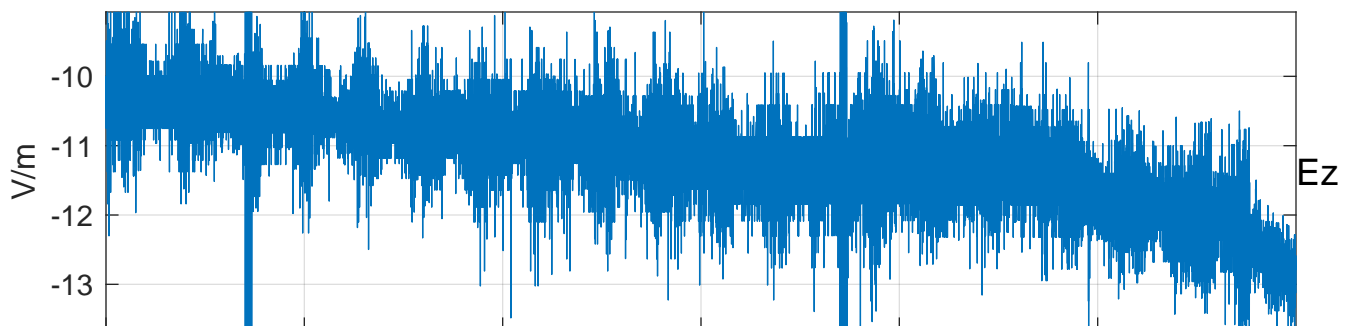

### GLMCALVAL aircraft\_E4\_matrix Electric Field

start index:143951, end index:179950

18:00 18:10 18:20 18:30 18:40 18:50

07-May-2017 18:00:00