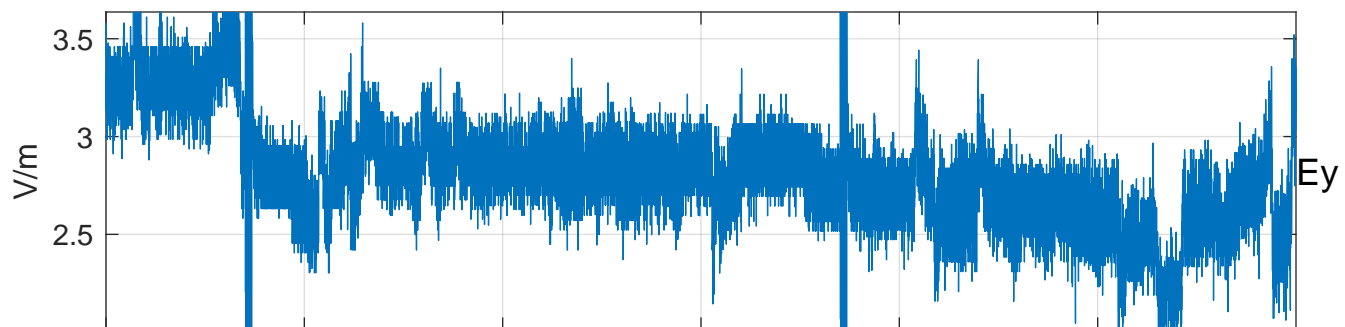

### GLMCALVAL aircraft\_E4\_matrix Electric Field

start index:143951, end index:179950

18:00 18:10 18:20 18:30 18:40 18:50

07-May-2017 18:00:00