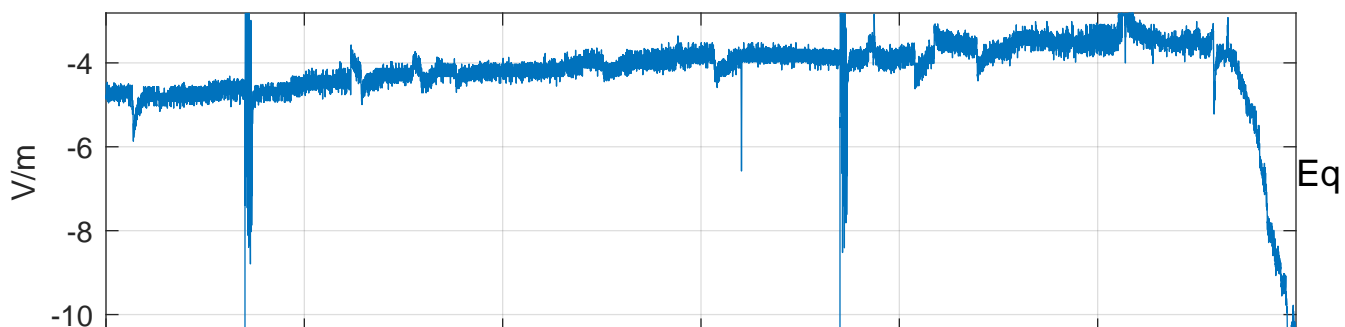

### GLMCALVAL aircraft\_E4\_matrix Electric Field

start index:143951, end index:179950

18:00 18:10 18:20 18:30 18:40 18:50

07-May-2017 18:00:00