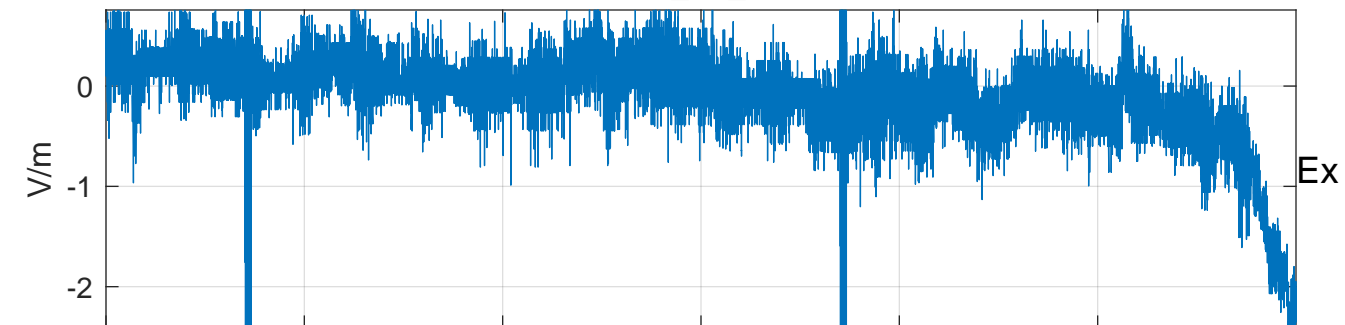

### GLMCALVAL aircraft\_E4\_matrix Electric Field

start index:143951, end index:179950

18:00 18:10 18:20 18:30 18:40 18:50

07-May-2017 18:00:00