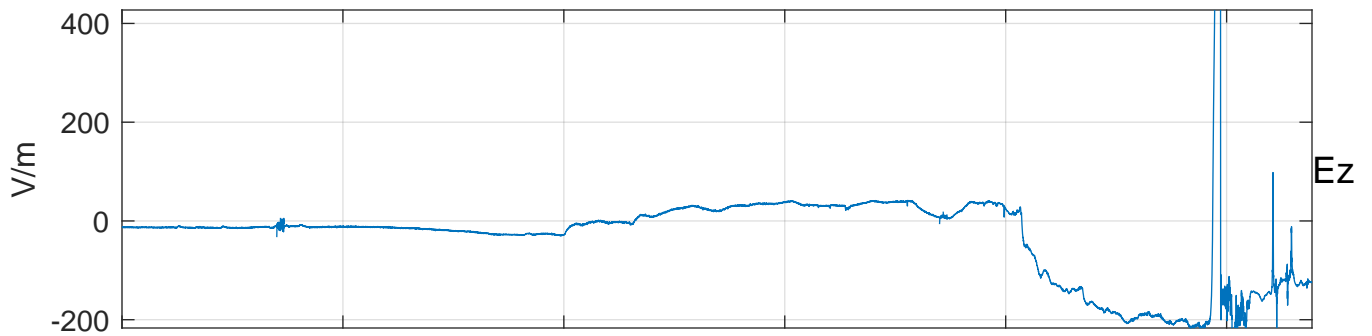

GLMCALVAL aircraft_E4_matrix Electric Field

start index:179951, end index:212269

19:00 19:10 19:20 19:30 19:40 19:50

07-May-2017 19:00:00