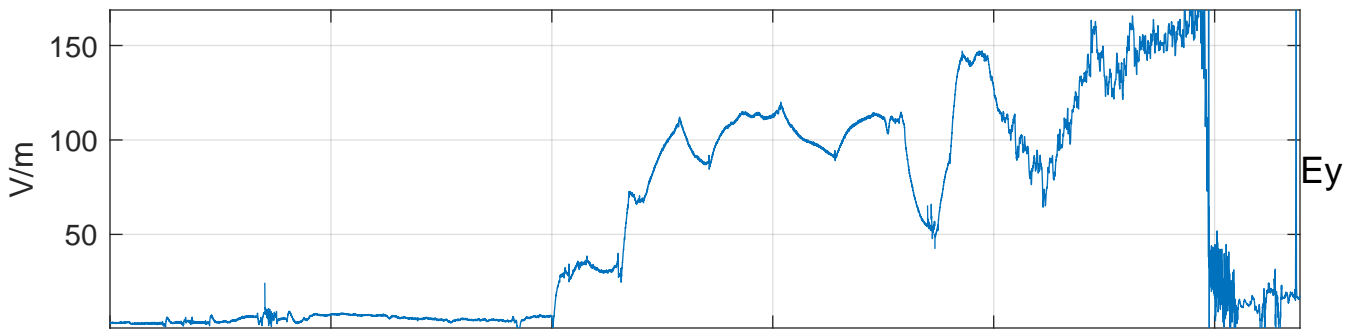

GLMCALVAL aircraft_E4_matrix Electric Field

start index:179951, end index:212269

19:00 19:10 19:20 19:30 19:40 19:50

07-May-2017 19:00:00