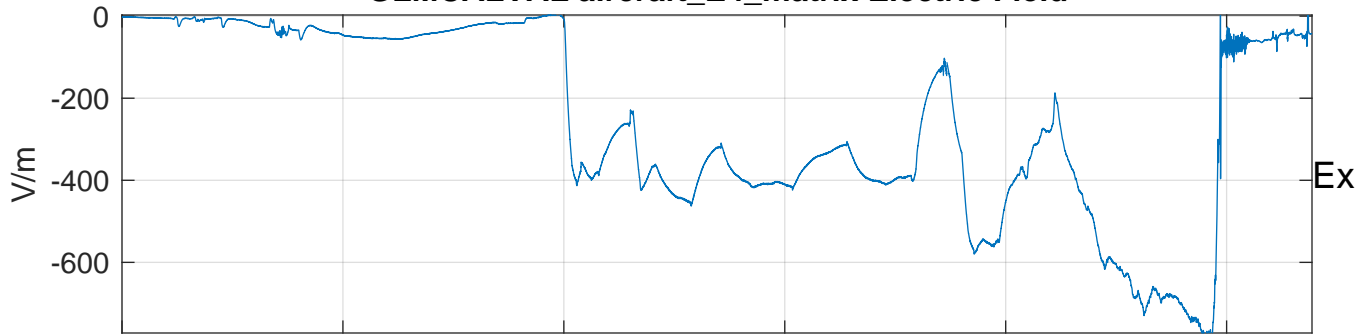

GLMCALVAL aircraft_E4_matrix Electric Field

start index:179951, end index:212269

19:00 19:10 19:20 19:30 19:40 19:50

07-May-2017 19:00:00