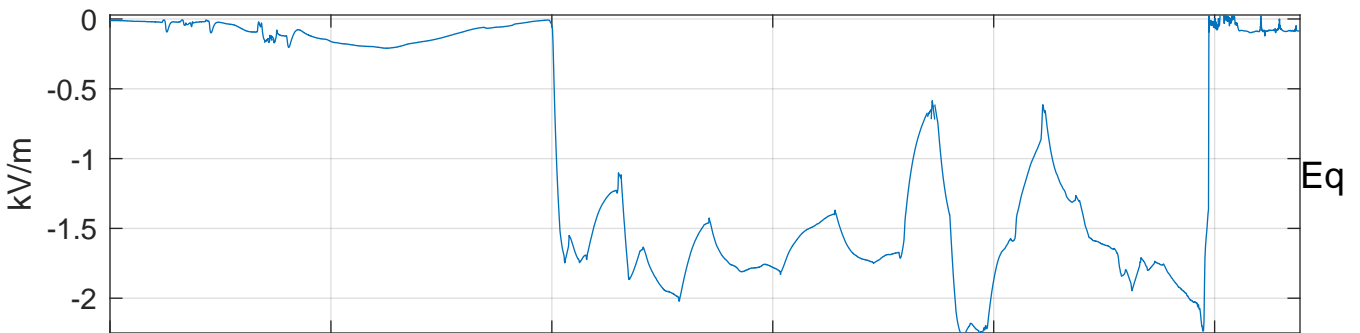

GLMCALVAL aircraft_E4_matrix Electric Field

start index:179951, end index:212269

19:00 19:10 19:20 19:30 19:40 19:50

07-May-2017 19:00:00