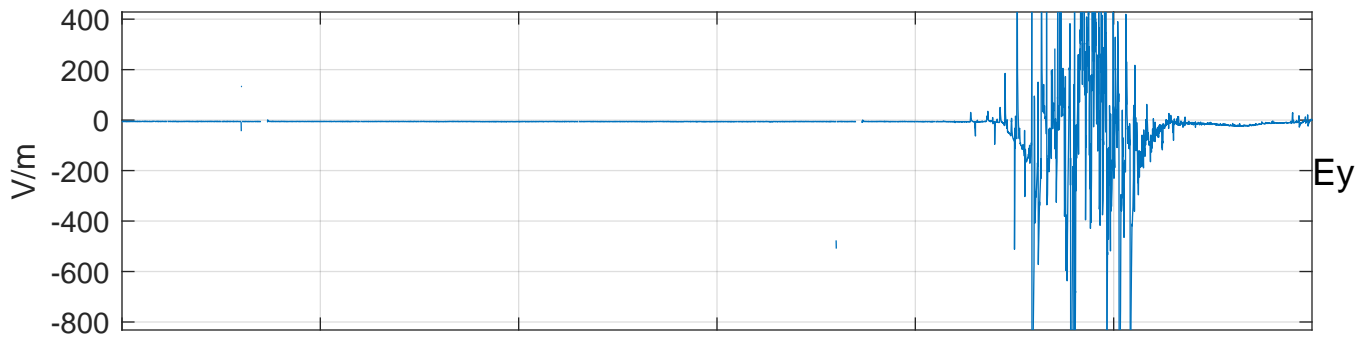

GLMCALVAL aircraft_E46_matrix Electric Field

start index:42361, end index:78360

21:00 21:10 21:20 21:30 21:40 21:50

08-May-2017 21:00:00