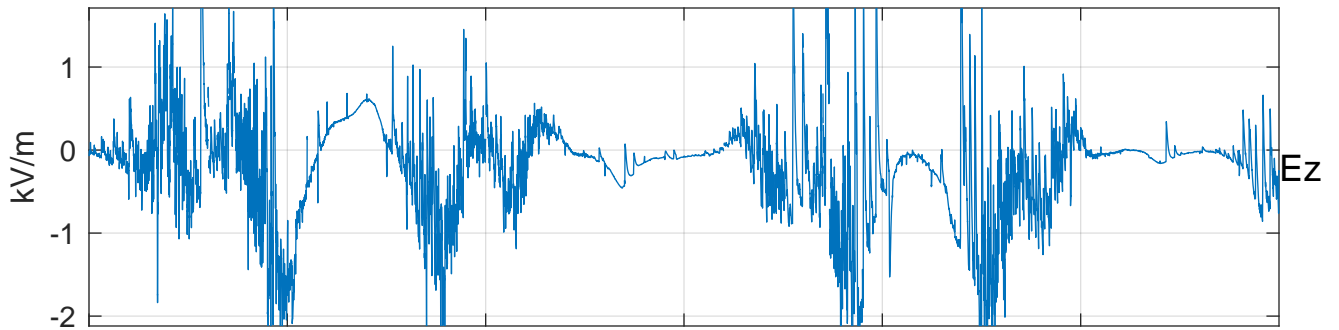

GLMCALVAL aircraft_E46_matrix Electric Field

start index:78361, end index:114360

22:00 22:10 22:20 22:30 22:40 22:50

08-May-2017 22:00:00