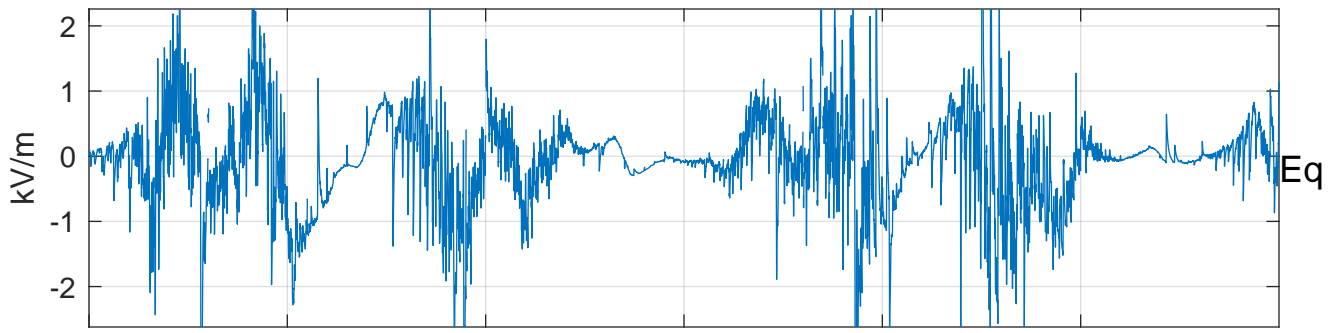

GLMCALVAL aircraft_E46_matrix Electric Field

start index:78361, end index:114360

22:00 22:10 22:20 22:30 22:40 22:50

08-May-2017 22:00:00