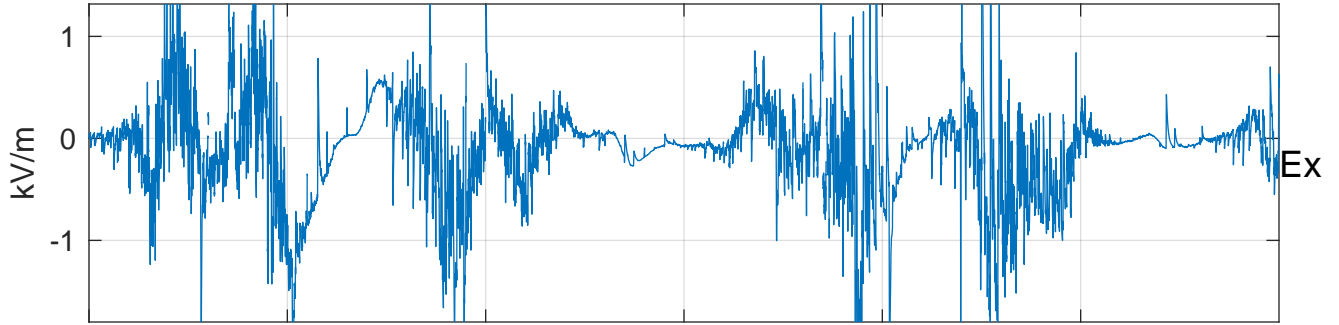

GLMCALVAL aircraft_E46_matrix Electric Field

start index:78361, end index:114360

22:00 22:10 22:20 22:30 22:40 22:50

08-May-2017 22:00:00