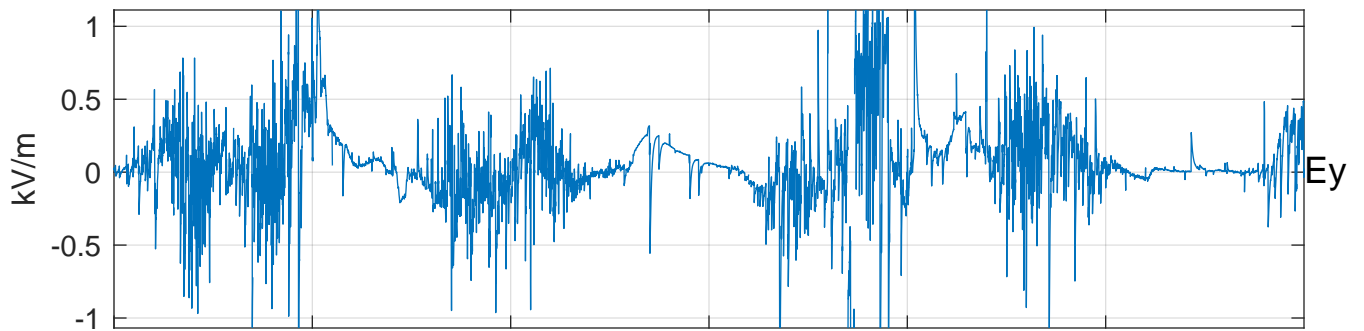

GLMCALVAL aircraft_E46_matrix Electric Field

start index:78361, end index:114360

22:00 22:10 22:20 22:30 22:40 22:50

08-May-2017 22:00:00