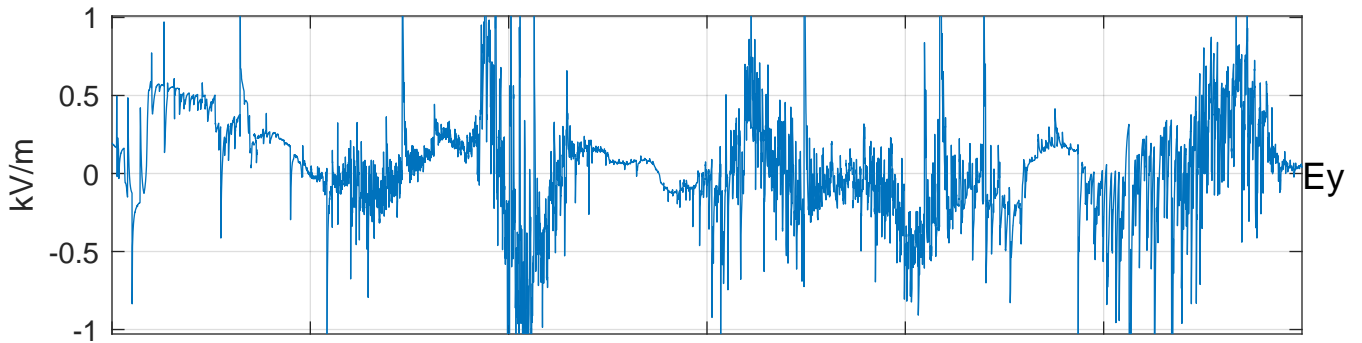

GLMCALVAL aircraft_E46_matrix Electric Field

00:00 00:10 00:20 00:30 00:40 00:50
09-May-2017 00:00:00