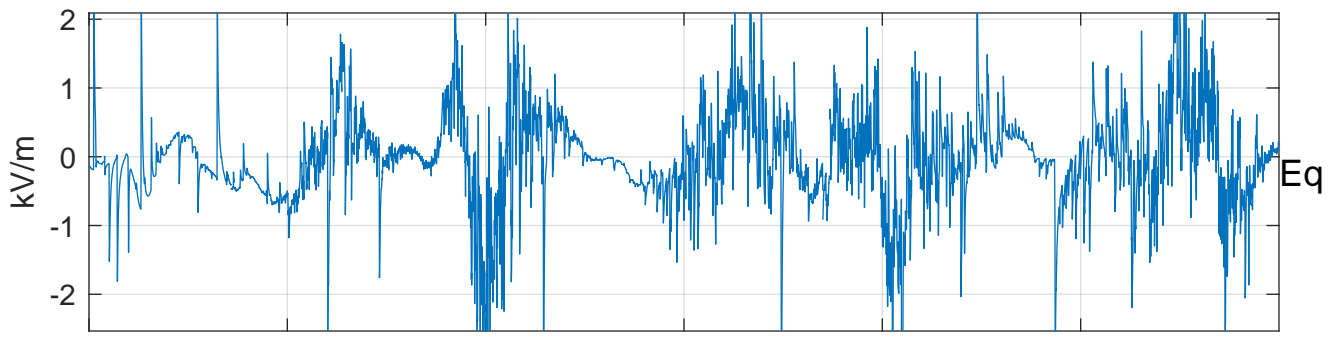

GLMCALVAL aircraft_E46_matrix Electric Field

00:00 00:10 00:20 00:30 00:40 00:50
09-May-2017 00:00:00