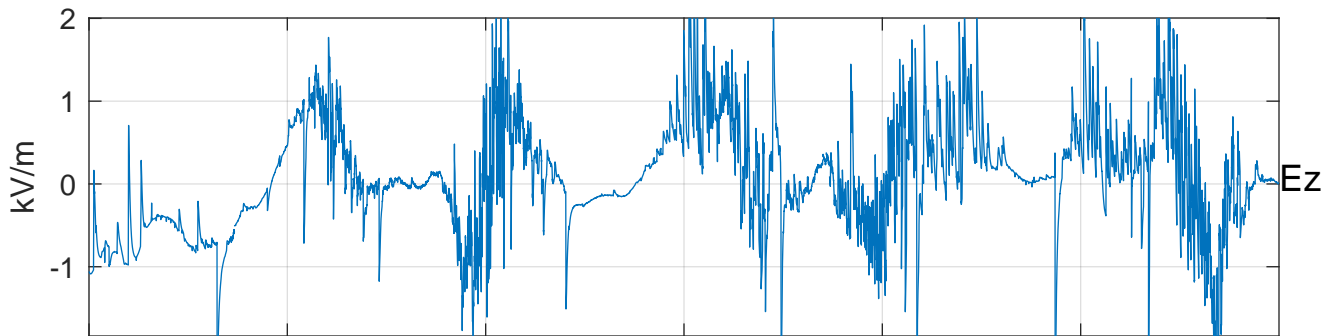

GLMCALVAL aircraft_E46_matrix Electric Field

00:00 00:10 00:20 00:30 00:40 00:50
09-May-2017 00:00:00