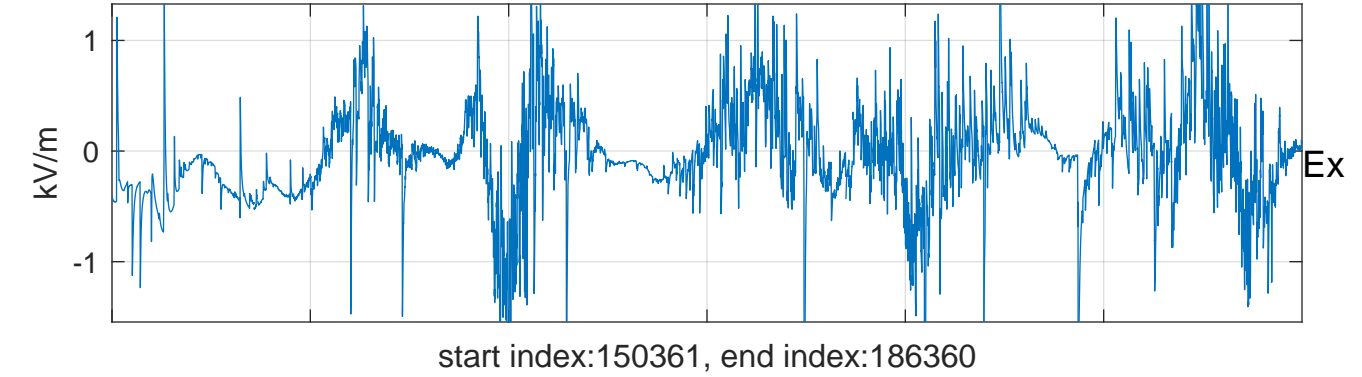

GLMCALVAL aircraft_E46_matrix Electric Field

00:00 00:10 00:20 00:30 00:40 00:50
09-May-2017 00:00:00