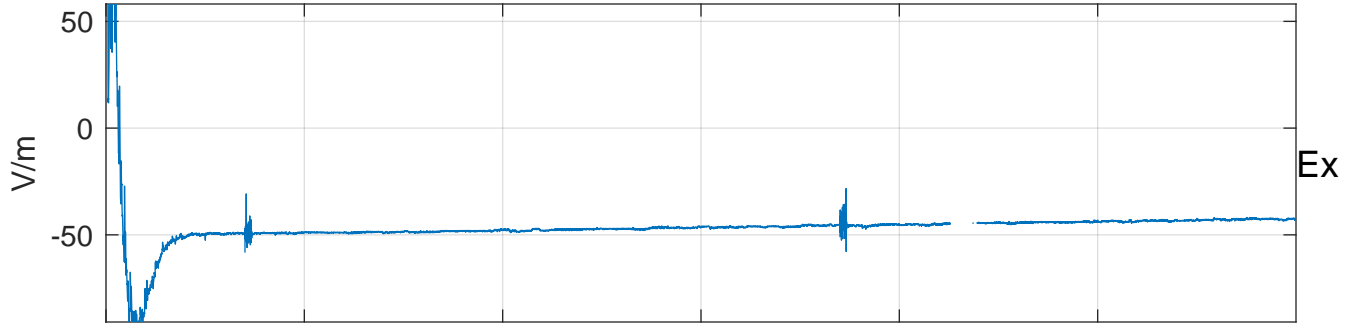

### GLMCALVAL aircraft\_E46\_matrix Electric Field

start index:186361, end index:221710

01:00 01:10 01:20 01:30 01:40 01:50

09-May-2017 01:00:00