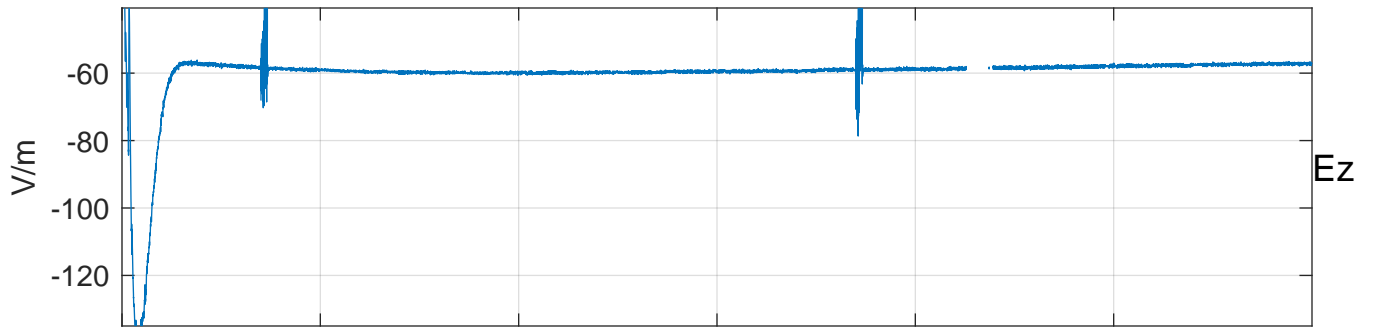

### GLMCALVAL aircraft\_E46\_matrix Electric Field

start index:186361, end index:221710

01:00 01:10 01:20 01:30 01:40 01:50

09-May-2017 01:00:00