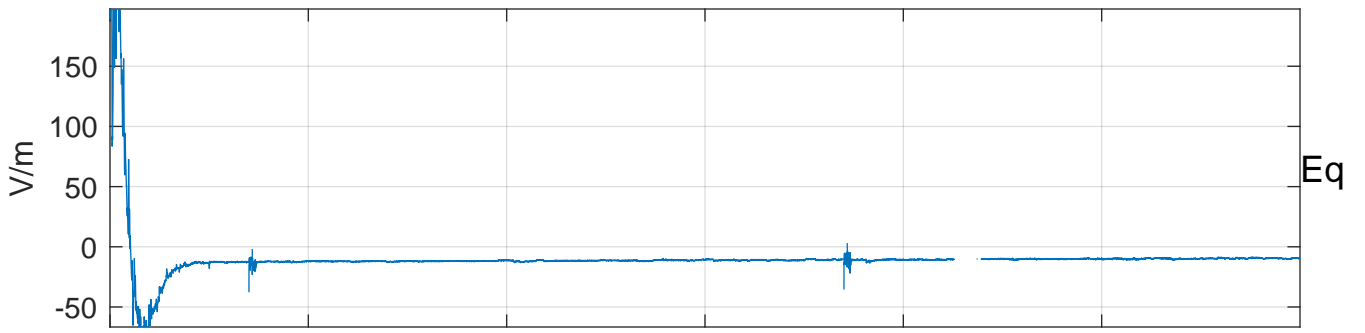

### GLMCALVAL aircraft\_E46\_matrix Electric Field

start index:186361, end index:221710

01:00 01:10 01:20 01:30 01:40 01:50

09-May-2017 01:00:00