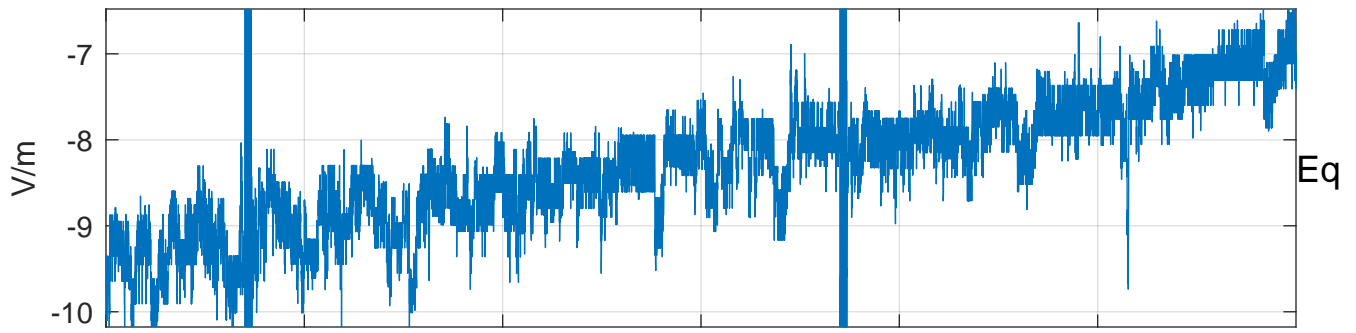

GLMCALVAL aircraft_E46_matrix Electric Field

start index:221711, end index:257710

02:00 02:10 02:20 02:30 02:40 02:50

09-May-2017 02:00:00