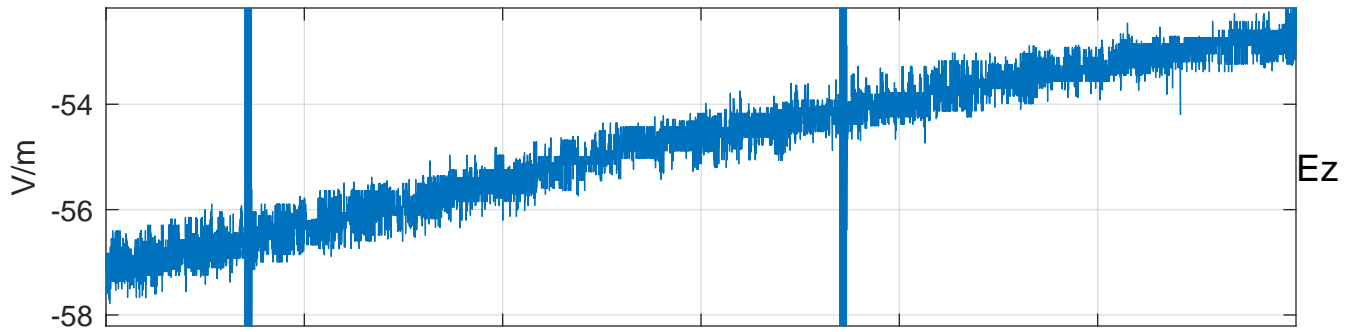

GLMCALVAL aircraft_E46_matrix Electric Field

start index:221711, end index:257710

02:00 02:10 02:20 02:30 02:40 02:50

09-May-2017 02:00:00