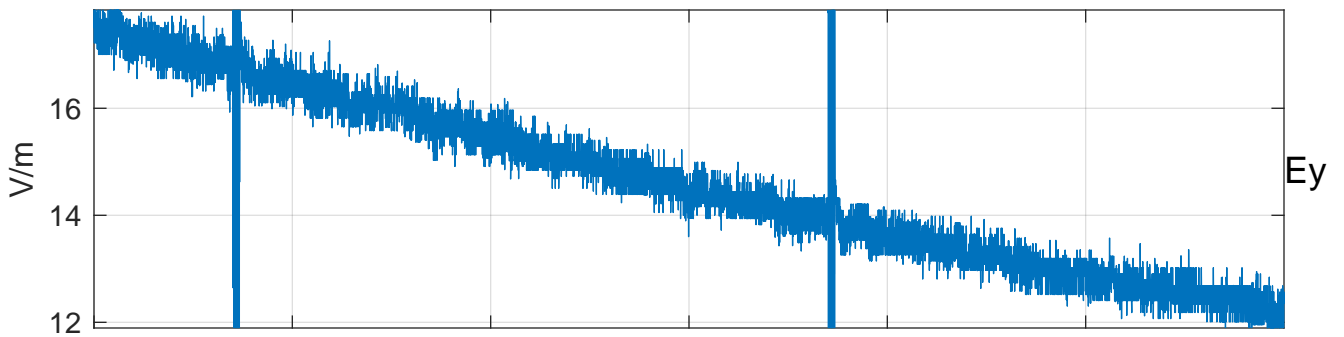

GLMCALVAL aircraft_E46_matrix Electric Field

start index:221711, end index:257710

02:00 02:10 02:20 02:30 02:40 02:50

09-May-2017 02:00:00