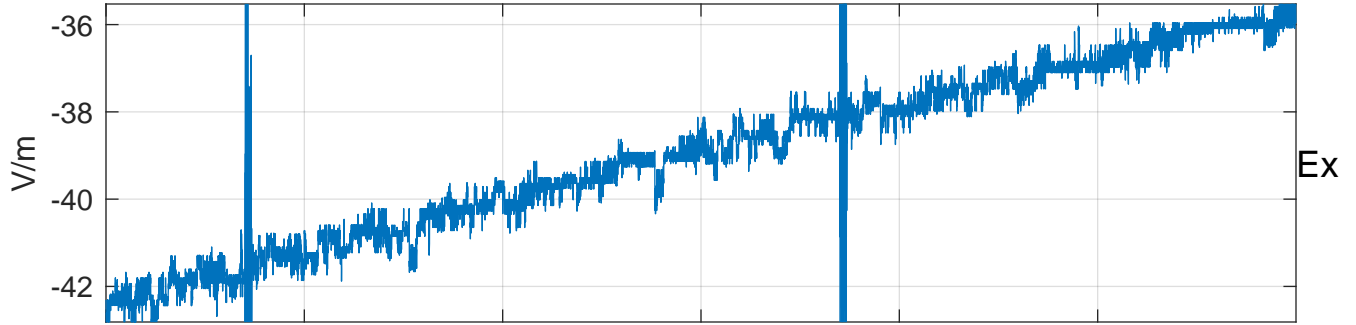

GLMCALVAL aircraft_E46_matrix Electric Field

start index:221711, end index:257710

02:00 02:10 02:20 02:30 02:40 02:50

09-May-2017 02:00:00