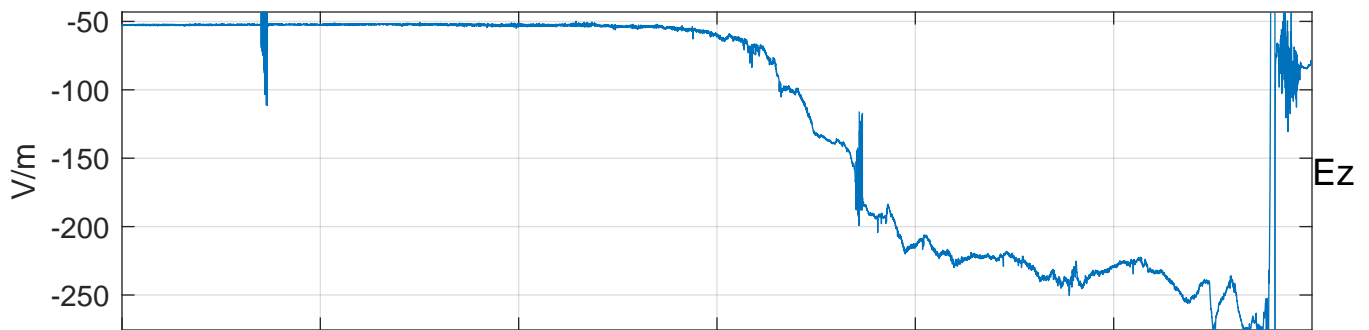

GLMCALVAL aircraft_E46_matrix Electric Field

start index:257711, end index:293710

03:00 03:10 03:20 03:30 03:40 03:50
09-May-2017 03:00:00