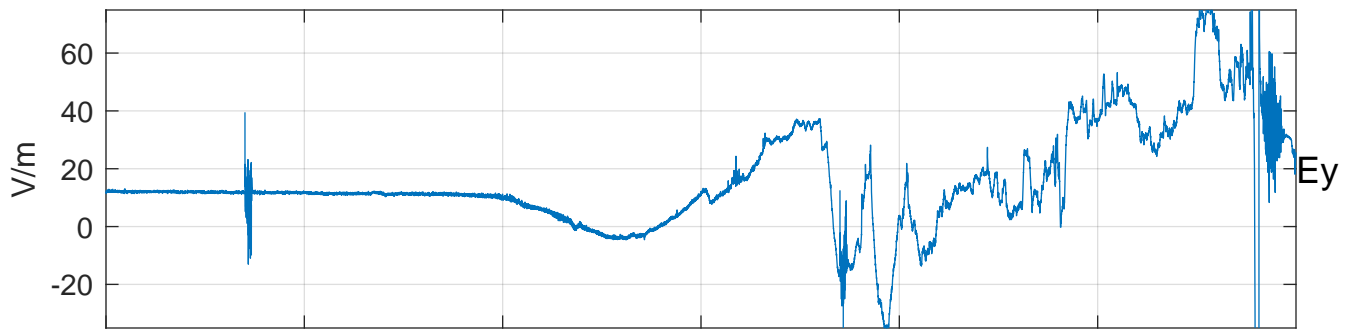

GLMCALVAL aircraft_E46_matrix Electric Field

start index:257711, end index:293710

03:00 03:10 03:20 03:30 03:40 03:50
09-May-2017 03:00:00