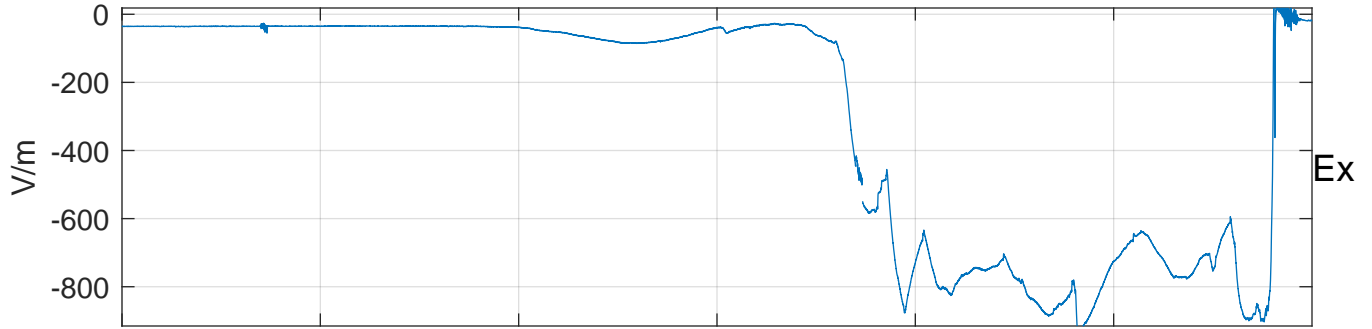

GLMCALVAL aircraft_E46_matrix Electric Field

start index:257711, end index:293710

03:00 03:10 03:20 03:30 03:40 03:50
09-May-2017 03:00:00