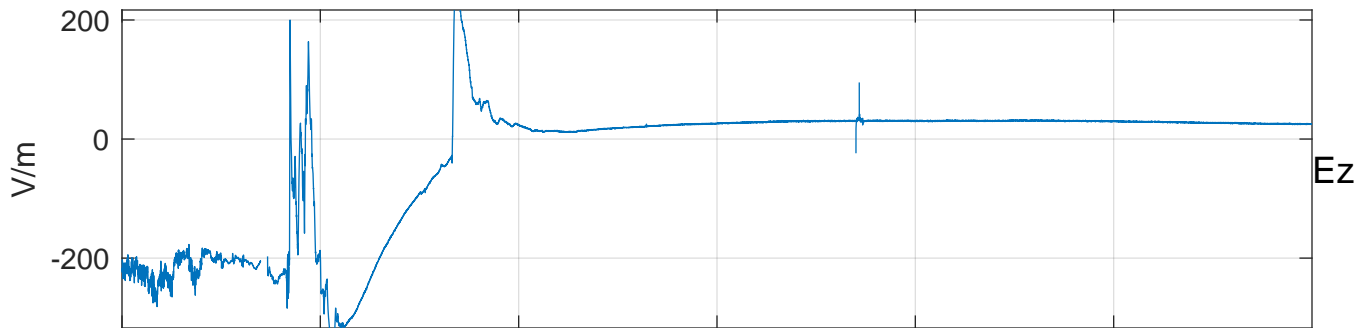

# GLMCALVAL aircraft\_E41\_matrix Electric Field

start index:8801, end index:44790

13:00 13:10 13:20 13:30 13:40 13:50

12-May-2017 13:00:00