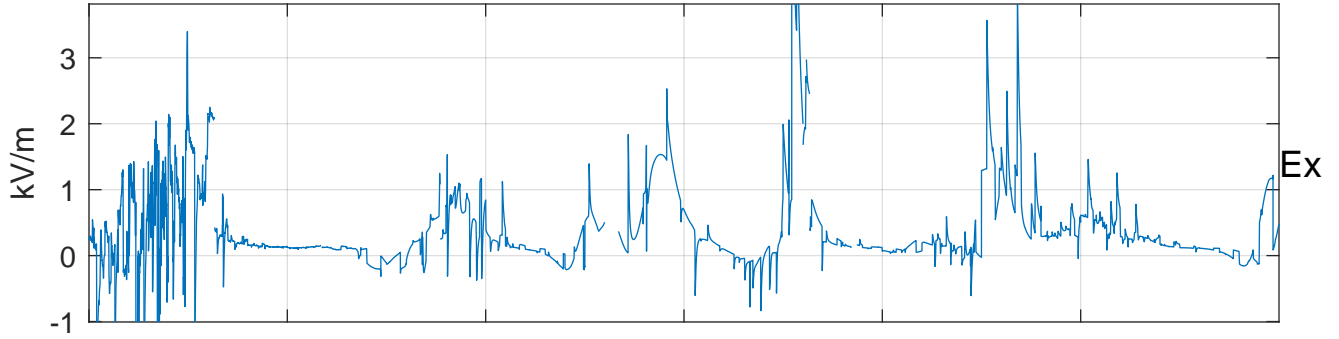

### GLMCALVAL aircraft\_E41\_matrix Electric Field

start index:78471, end index:113750

15:00 15:10 15:20 15:30 15:40 15:50

12-May-2017 15:00:00