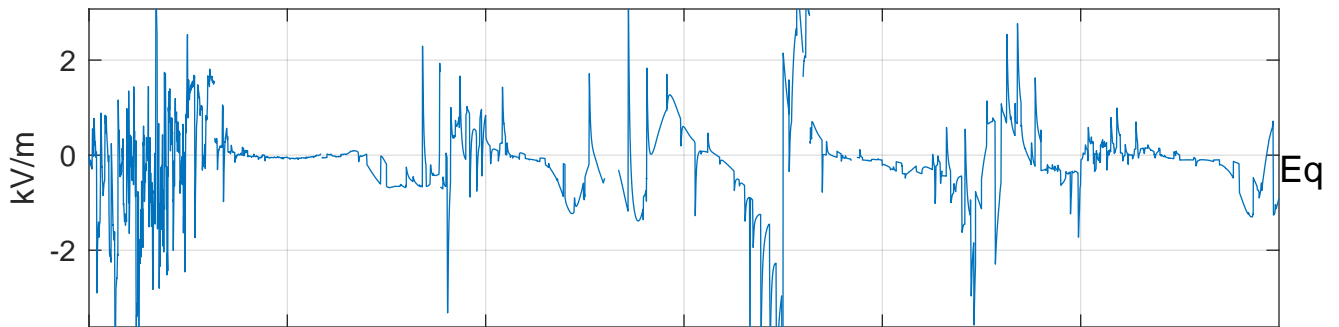

### GLMCALVAL aircraft\_E41\_matrix Electric Field

start index:78471, end index:113750

15:00 15:10 15:20 15:30 15:40 15:50

12-May-2017 15:00:00