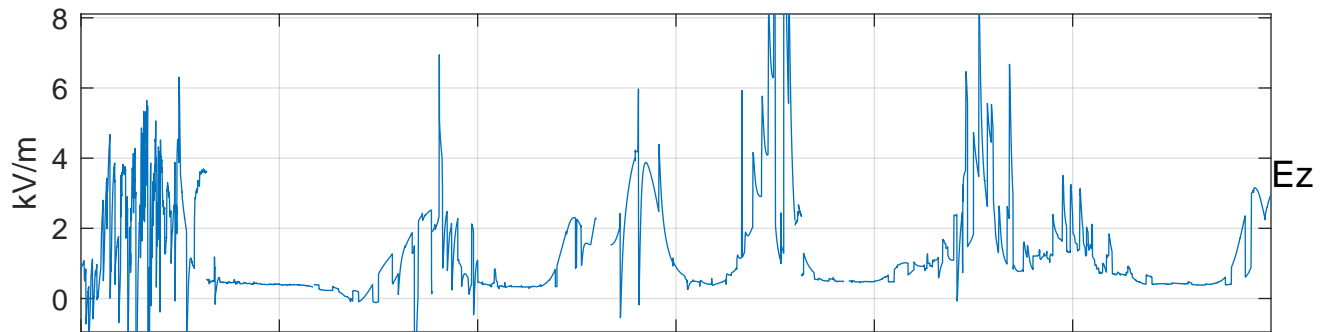

### GLMCALVAL aircraft\_E41\_matrix Electric Field

start index:78471, end index:113750

15:00 15:10 15:20 15:30 15:40 15:50

12-May-2017 15:00:00