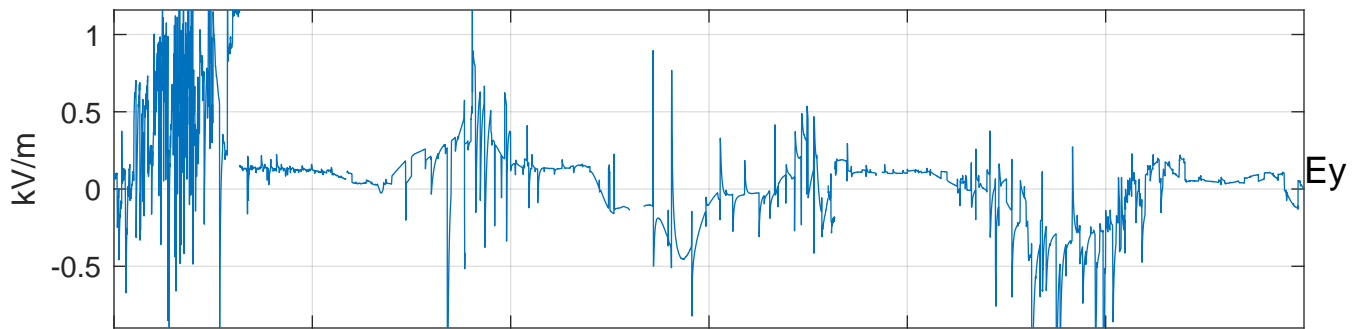

### GLMCALVAL aircraft\_E41\_matrix Electric Field

start index:78471, end index:113750

15:00 15:10 15:20 15:30 15:40 15:50

12-May-2017 15:00:00