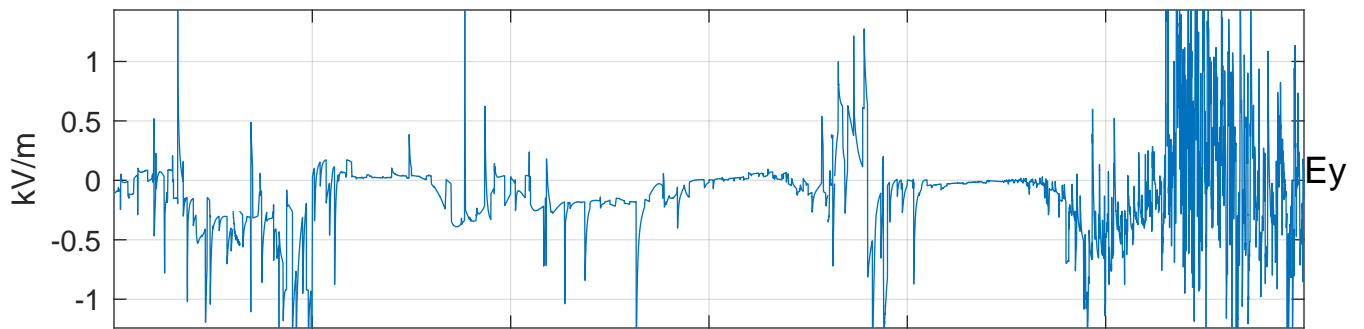

GLMCALVAL aircraft_E41_matrix Electric Field

start index:113751, end index:149280

16:10 16:20 16:30 16:40 16:50

12-May-2017 16:00:00