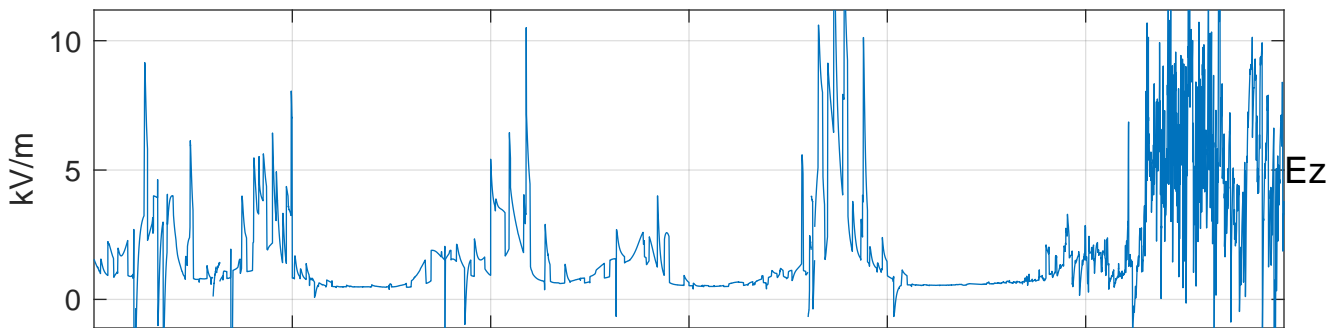

GLMCALVAL aircraft_E41_matrix Electric Field

start index:113751, end index:149280

16:10 16:20 16:30 16:40 16:50

12-May-2017 16:00:00