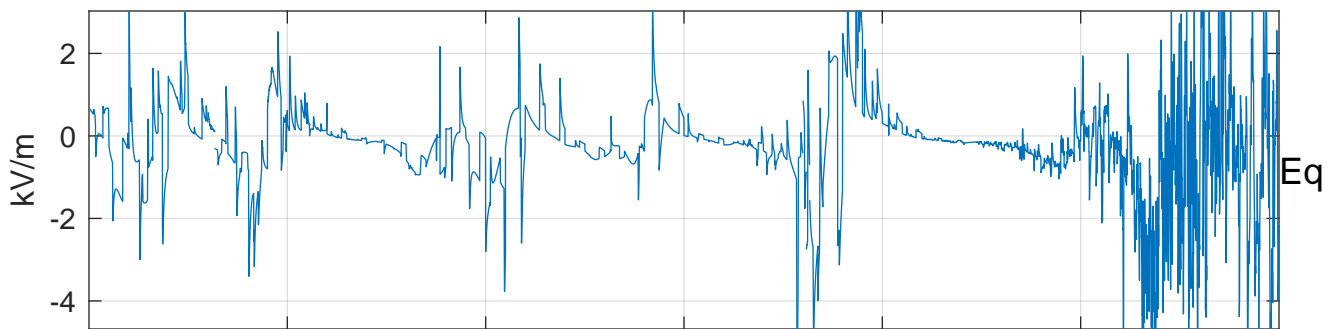

GLMCALVAL aircraft_E41_matrix Electric Field

start index:113751, end index:149280

16:10 16:20 16:30 16:40 16:50

12-May-2017 16:00:00