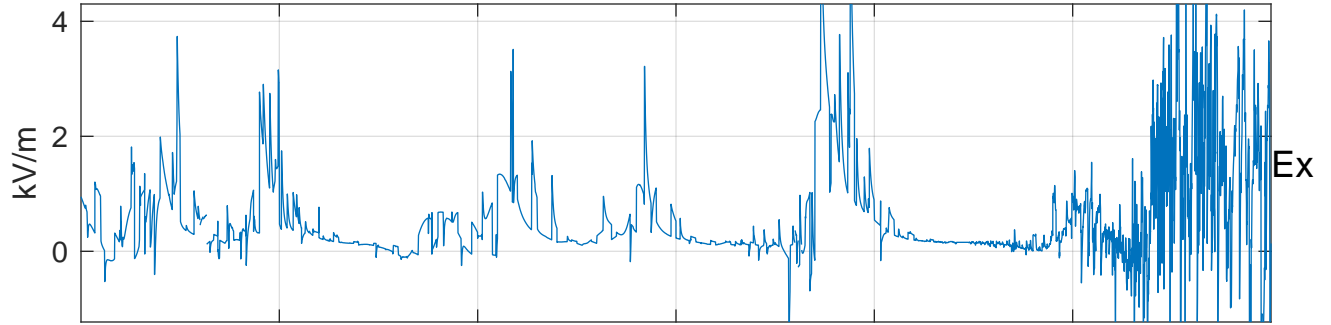

GLMCALVAL aircraft_E41_matrix Electric Field

start index:113751, end index:149280

16:10 16:20 16:30 16:40 16:50

12-May-2017 16:00:00