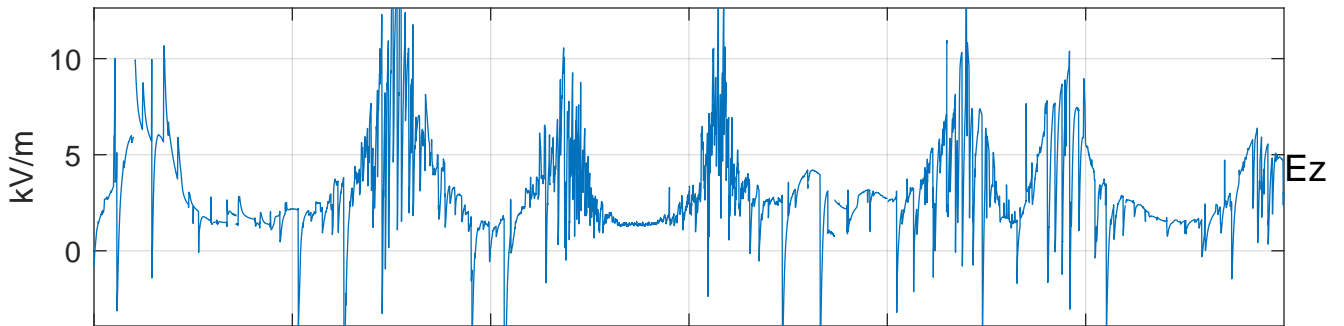

GLMCALVAL aircraft_E41_matrix Electric Field

start index:183351, end index:219320

18:00 18:10 18:20 18:30 18:40 18:50

12-May-2017 18:00:00