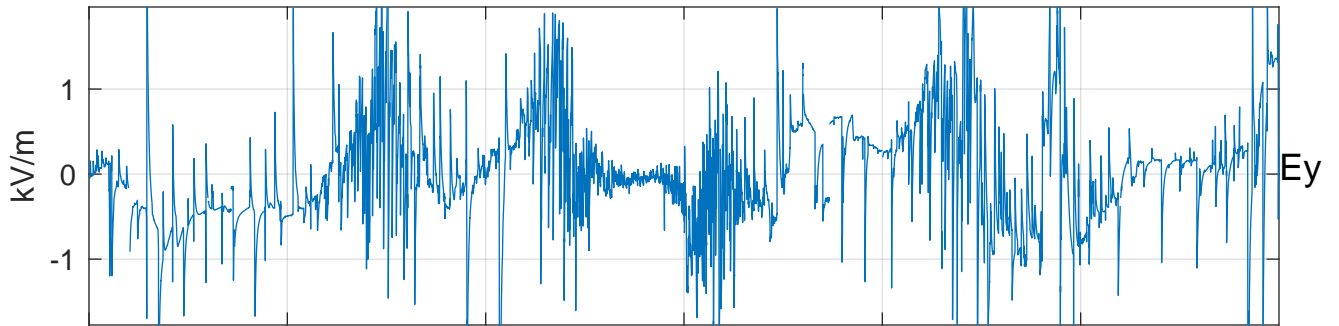

GLMCALVAL aircraft_E41_matrix Electric Field

start index:183351, end index:219320

18:00 18:10 18:20 18:30 18:40 18:50

12-May-2017 18:00:00