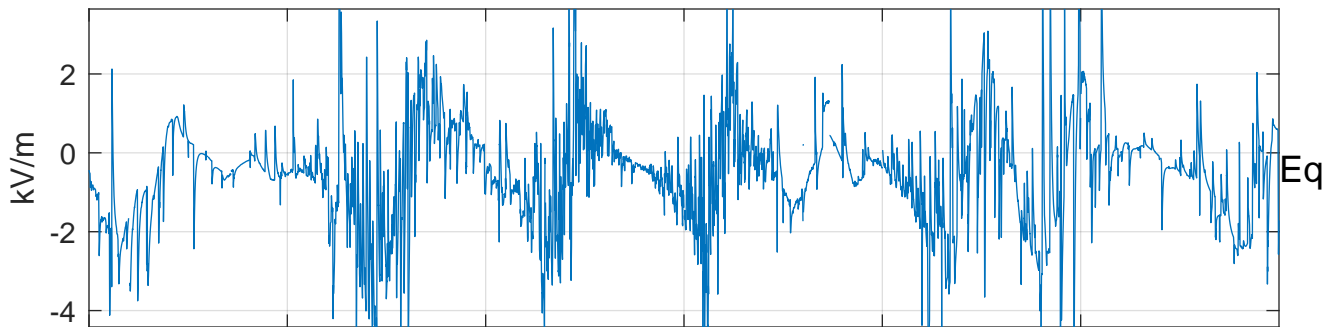

GLMCALVAL aircraft_E41_matrix Electric Field

start index:183351, end index:219320

18:00 18:10 18:20 18:30 18:40 18:50

12-May-2017 18:00:00