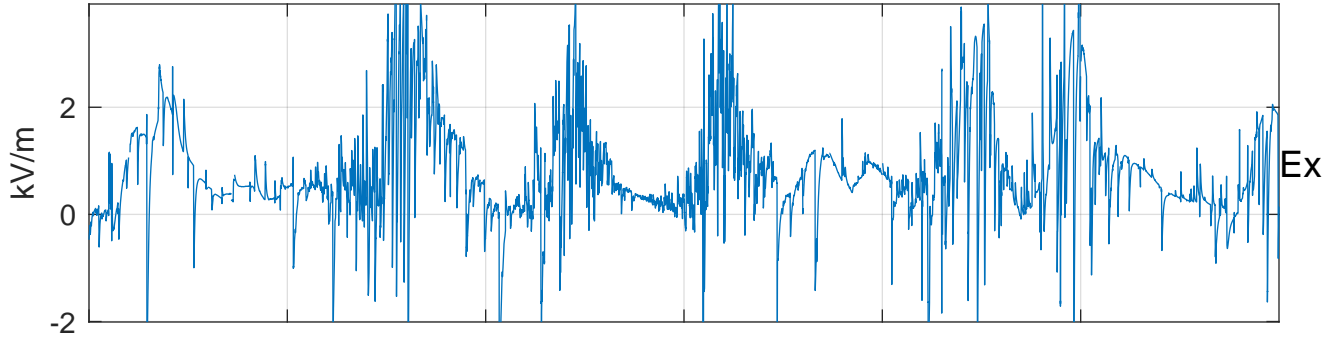

GLMCALVAL aircraft_E41_matrix Electric Field

start index:183351, end index:219320

18:00 18:10 18:20 18:30 18:40 18:50

12-May-2017 18:00:00