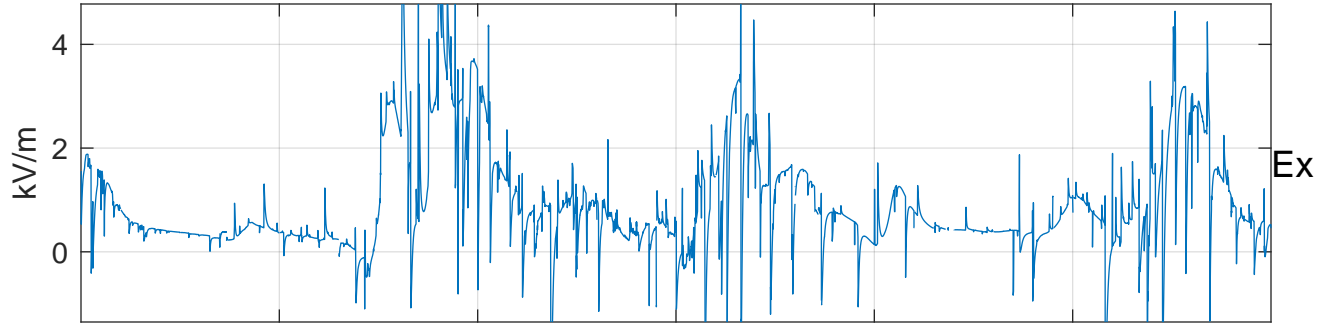

GLMCALVAL aircraft_E41_matrix Electric Field

start index:219321, end index:255320

19:10 19:20 19:30 19:40 19:50

12-May-2017 19:00:00