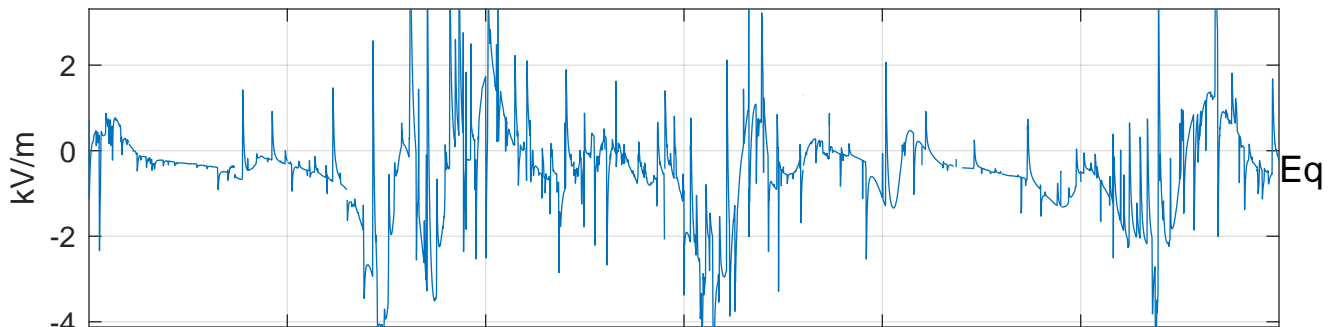

GLMCALVAL aircraft_E41_matrix Electric Field

start index:219321, end index:255320

19:10 19:20 19:30 19:40 19:50

12-May-2017 19:00:00