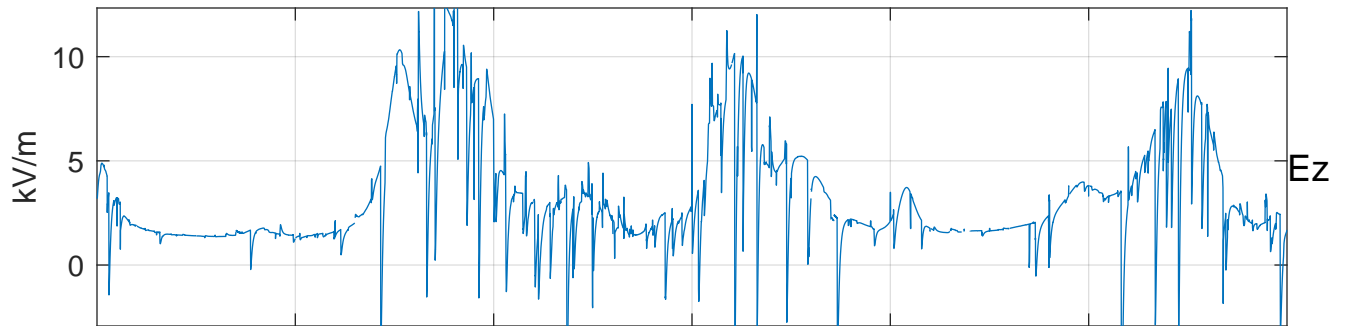

GLMCALVAL aircraft_E41_matrix Electric Field

start index:219321, end index:255320

19:10 19:20 19:30 19:40 19:50

12-May-2017 19:00:00