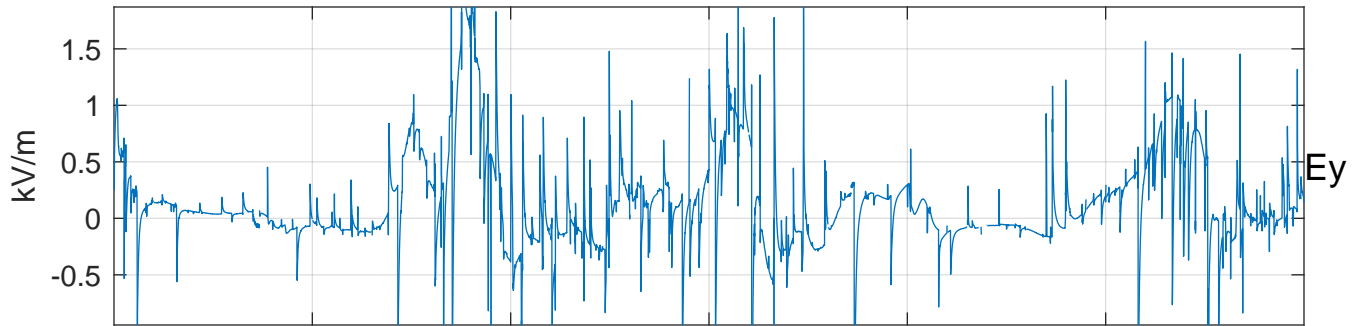

GLMCALVAL aircraft_E41_matrix Electric Field

start index:219321, end index:255320

19:10 19:20 19:30 19:40 19:50

12-May-2017 19:00:00