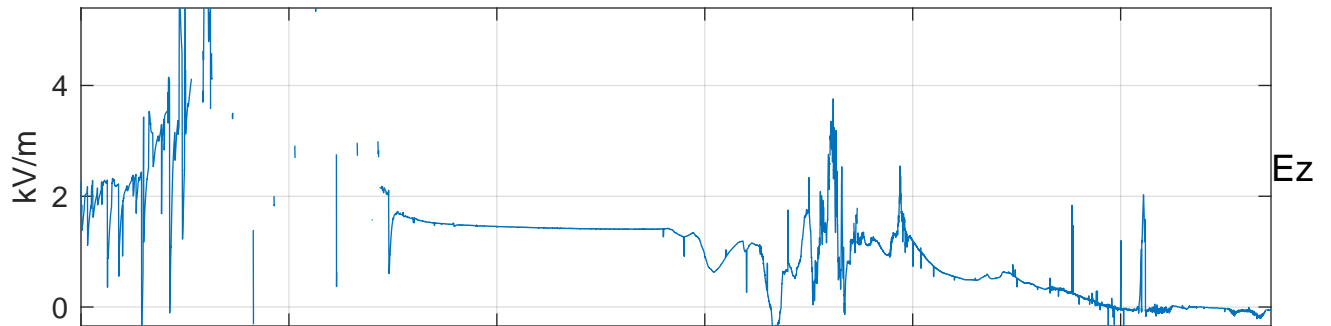

GLMCALVAL aircraft_E41_matrix Electric Field

start index:255321, end index:289659

20:00 20:10 20:20 20:30 20:40 20:50

12-May-2017 20:00:00