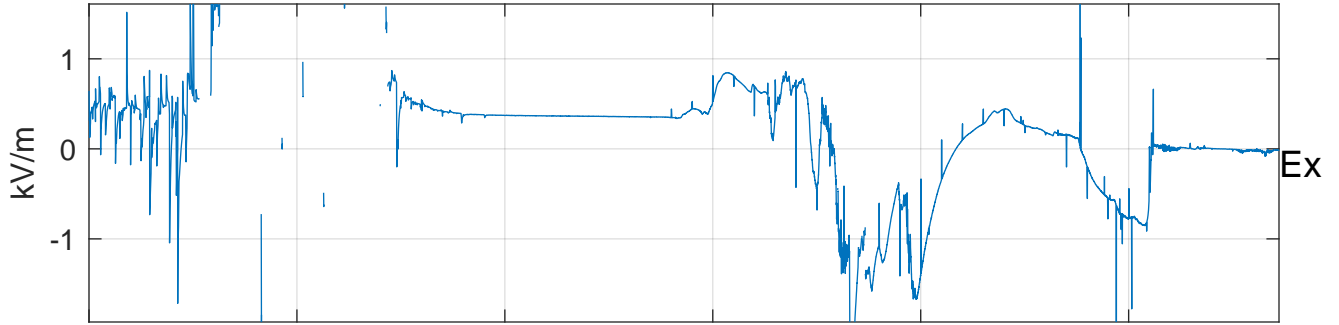

GLMCALVAL aircraft_E41_matrix Electric Field

start index:255321, end index:289659

20:00 20:10 20:20 20:30 20:40 20:50

12-May-2017 20:00:00