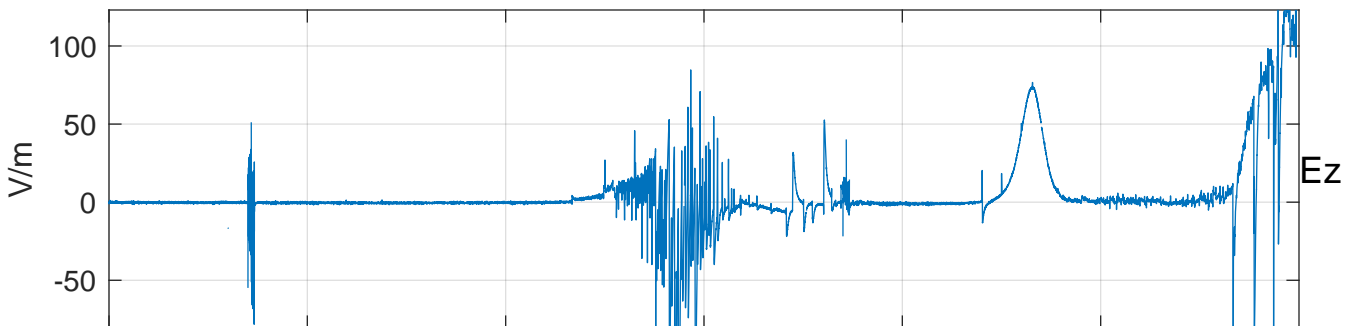

GLMCALVAL aircraft_E4_matrix Electric Field

start index:37251, end index:73250

12:00 12:10 12:20 12:30 12:40 12:50

14-May-2017 12:00:00