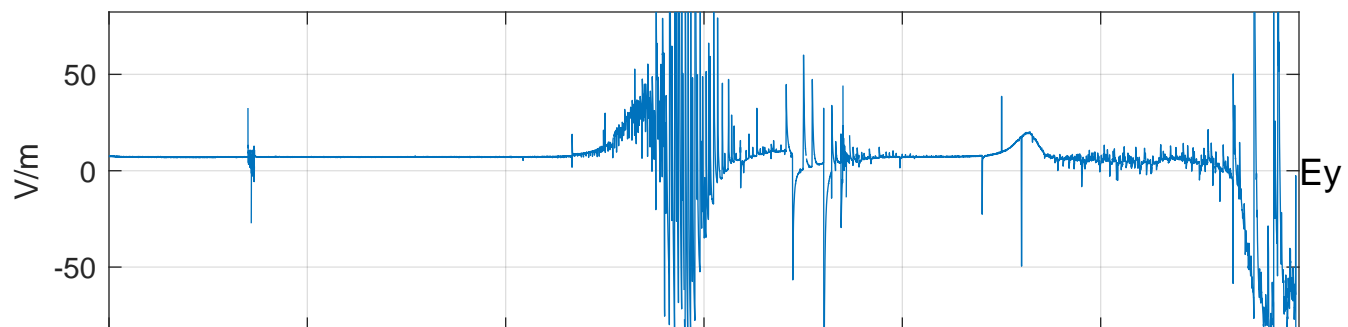

GLMCALVAL aircraft_E4_matrix Electric Field

start index:37251, end index:73250

12:00 12:10 12:20 12:30 12:40 12:50

14-May-2017 12:00:00