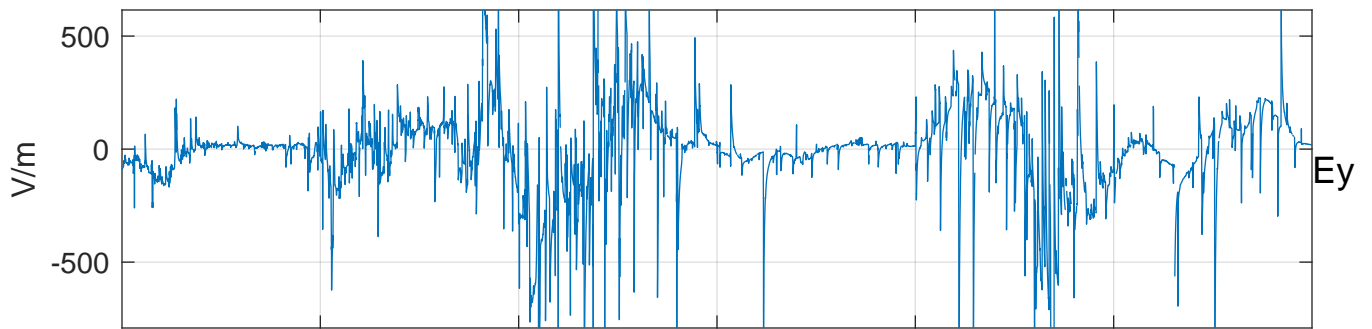

GLMCALVAL aircraft_E4_matrix Electric Field

13:10 13:20 13:30 13:40 13:50

14-May-2017 13:00:00