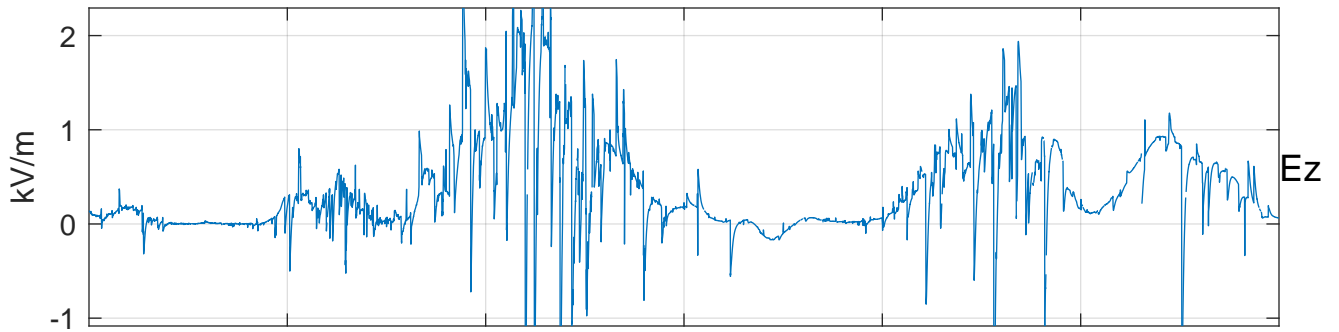

GLMCALVAL aircraft_E4_matrix Electric Field

13:10 13:20 13:30 13:40 13:50

14-May-2017 13:00:00