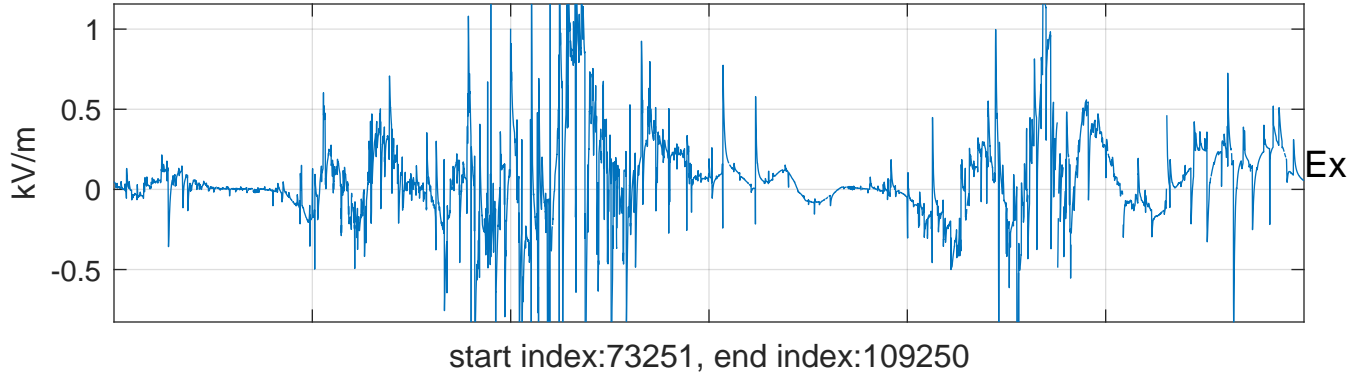

GLMCALVAL aircraft_E4_matrix Electric Field

13:10 13:20 13:30 13:40 13:50

14-May-2017 13:00:00