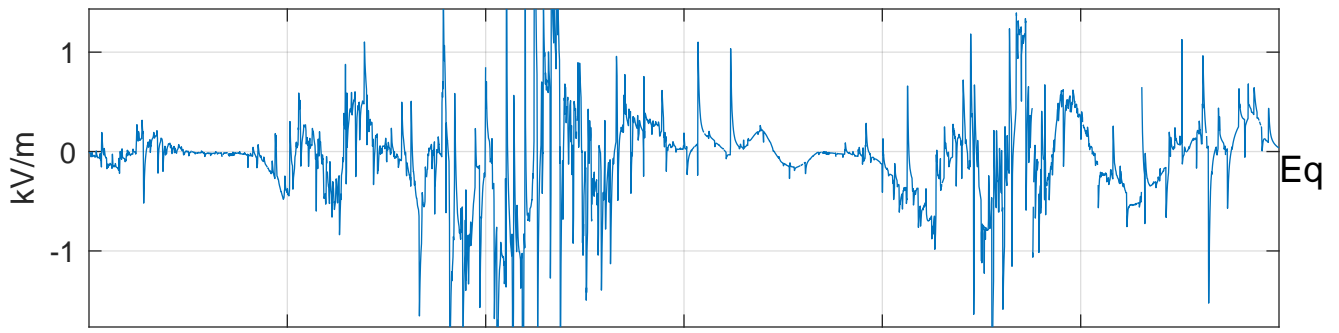

GLMCALVAL aircraft_E4_matrix Electric Field

13:10 13:20 13:30 13:40 13:50

14-May-2017 13:00:00