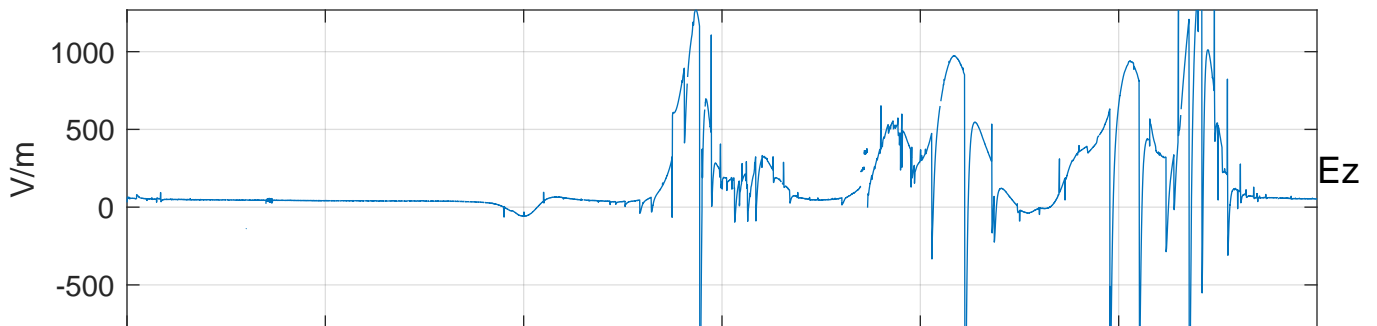

GLMCALVAL aircraft_E4_matrix Electric Field

start index:109251, end index:145250

14:00 14:10 14:20 14:30 14:40 14:50

14-May-2017 14:00:00