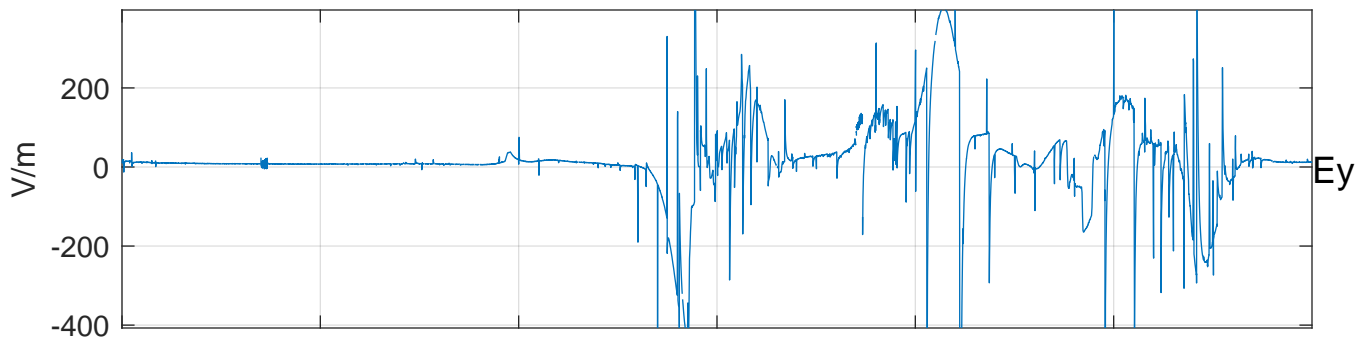

GLMCALVAL aircraft_E4_matrix Electric Field

start index:109251, end index:145250

14:00 14:10 14:20 14:30 14:40 14:50

14-May-2017 14:00:00