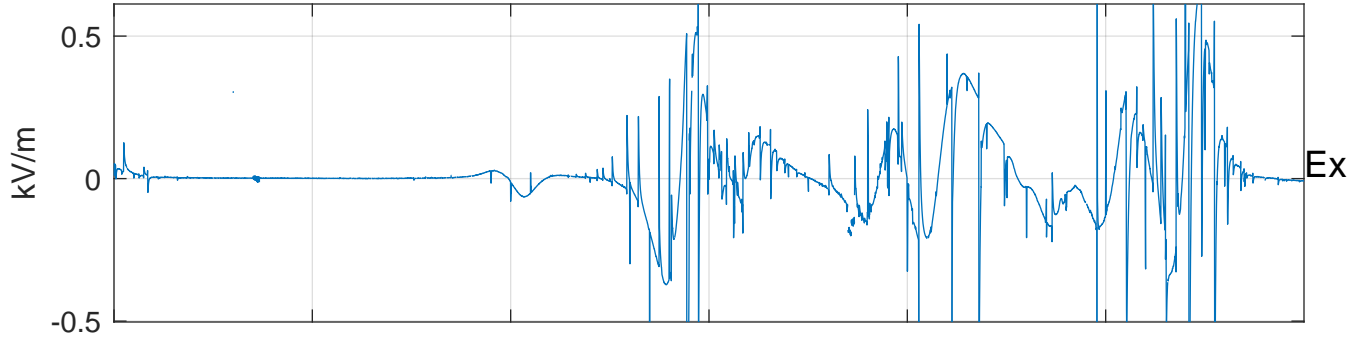

GLMCALVAL aircraft_E4_matrix Electric Field

start index:109251, end index:145250

14:00 14:10 14:20 14:30 14:40 14:50

14-May-2017 14:00:00