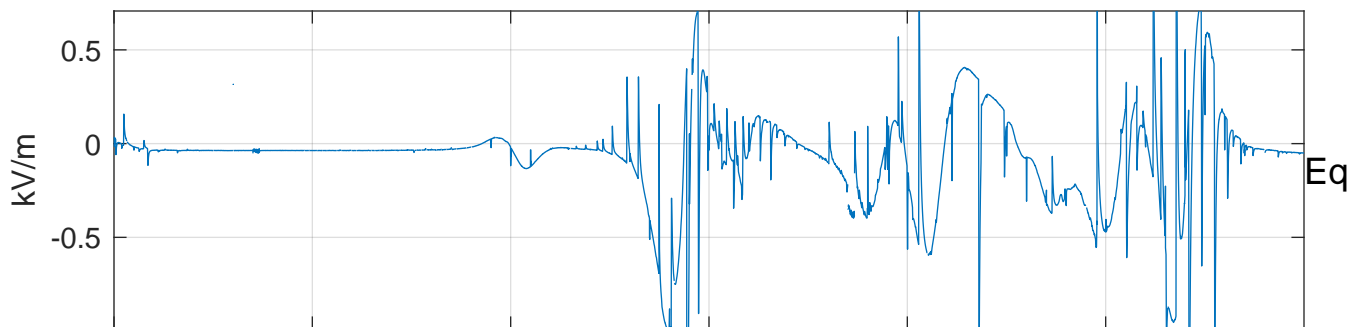

GLMCALVAL aircraft_E4_matrix Electric Field

start index:109251, end index:145250

14:00 14:10 14:20 14:30 14:40 14:50

14-May-2017 14:00:00