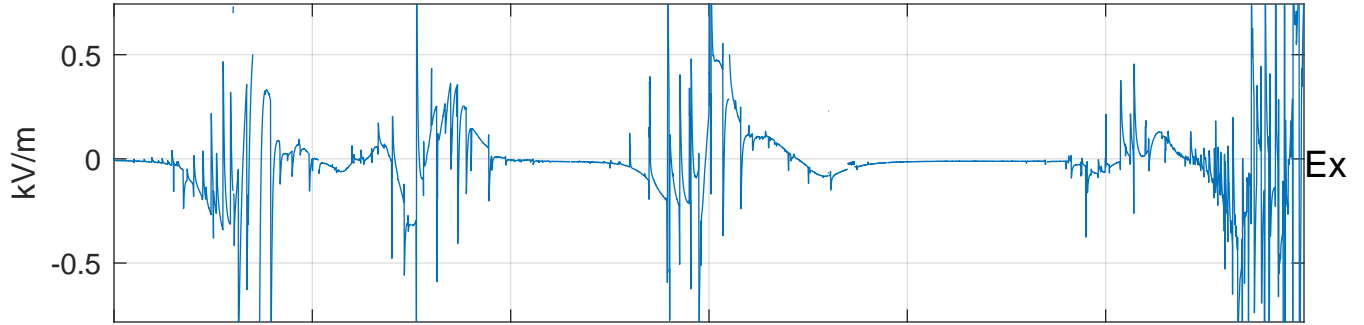

### GLMCALVAL aircraft\_E4\_matrix Electric Field

start index:145251, end index:181250

15:00 15:10 15:20 15:30 15:40 15:50

14-May-2017 15:00:00