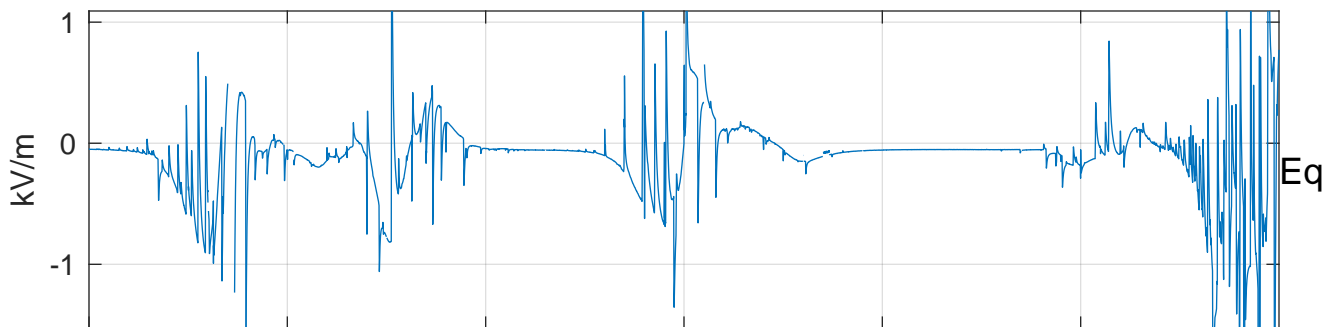

### GLMCALVAL aircraft\_E4\_matrix Electric Field

start index:145251, end index:181250

15:00 15:10 15:20 15:30 15:40 15:50

14-May-2017 15:00:00