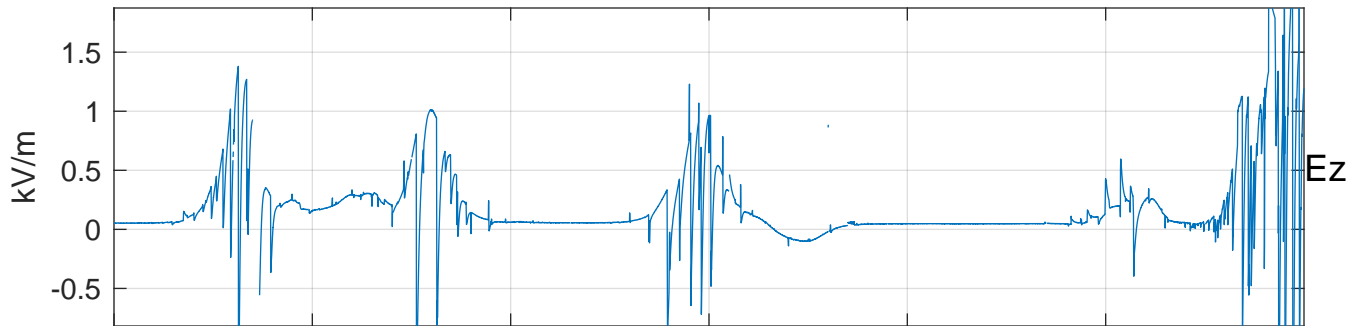

### GLMCALVAL aircraft\_E4\_matrix Electric Field

start index:145251, end index:181250

15:00 15:10 15:20 15:30 15:40 15:50

14-May-2017 15:00:00