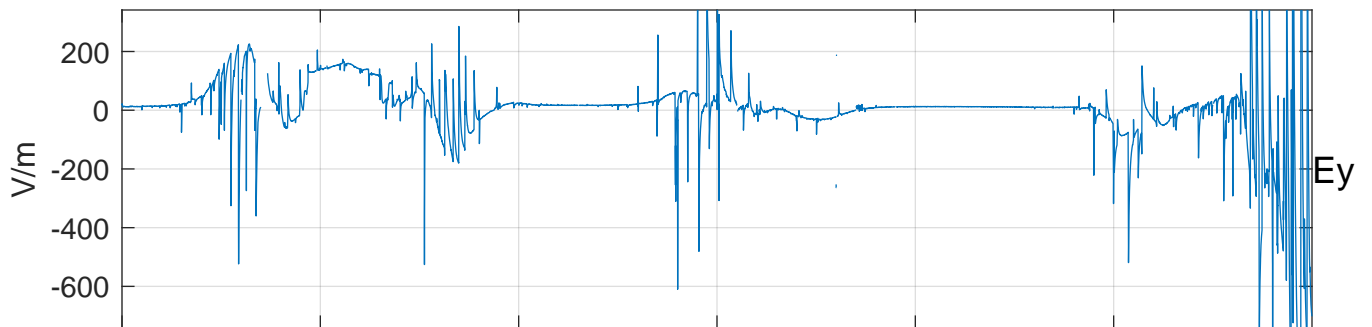

### GLMCALVAL aircraft\_E4\_matrix Electric Field

start index:145251, end index:181250

15:00 15:10 15:20 15:30 15:40 15:50

14-May-2017 15:00:00