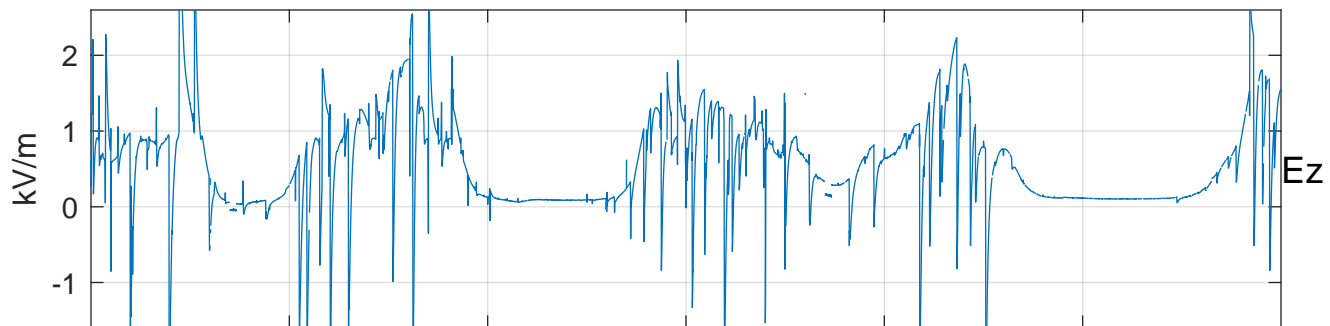

GLMCALVAL aircraft_E4_matrix Electric Field

start index:181251, end index:217250

16:10 16:20 16:30 16:40 16:50

14-May-2017 16:00:00