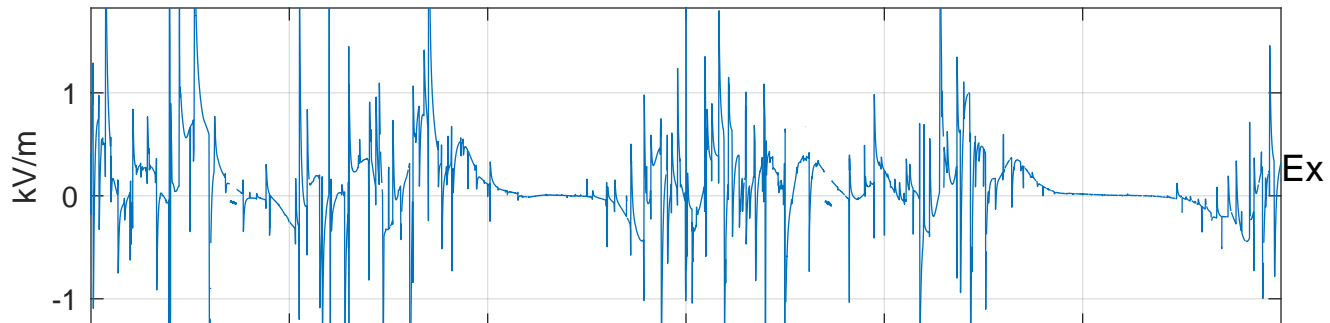

GLMCALVAL aircraft_E4_matrix Electric Field

start index:181251, end index:217250

16:10 16:20 16:30 16:40 16:50

14-May-2017 16:00:00