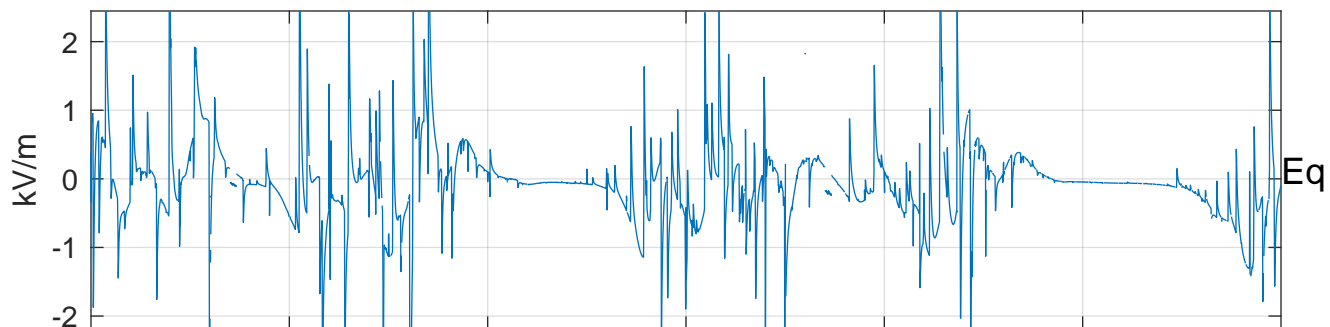

GLMCALVAL aircraft_E4_matrix Electric Field

start index:181251, end index:217250

16:10 16:20 16:30 16:40 16:50

14-May-2017 16:00:00