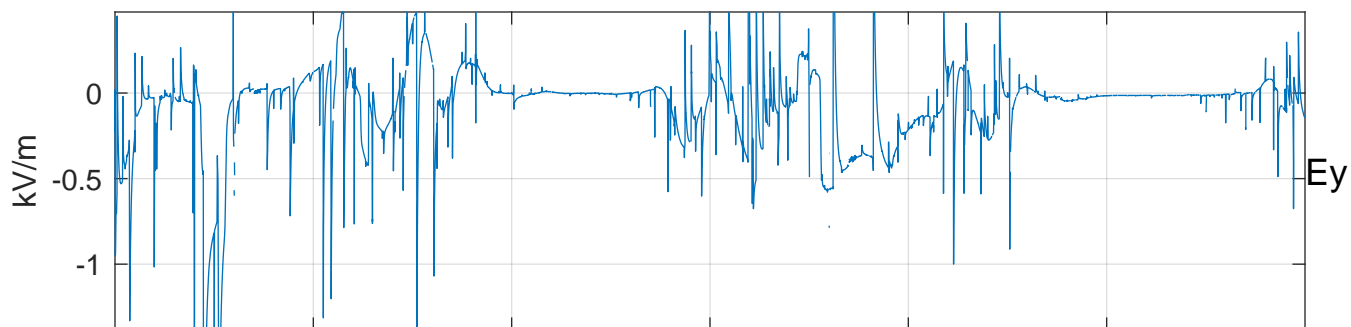

GLMCALVAL aircraft_E4_matrix Electric Field

start index:181251, end index:217250

16:10 16:20 16:30 16:40 16:50

14-May-2017 16:00:00