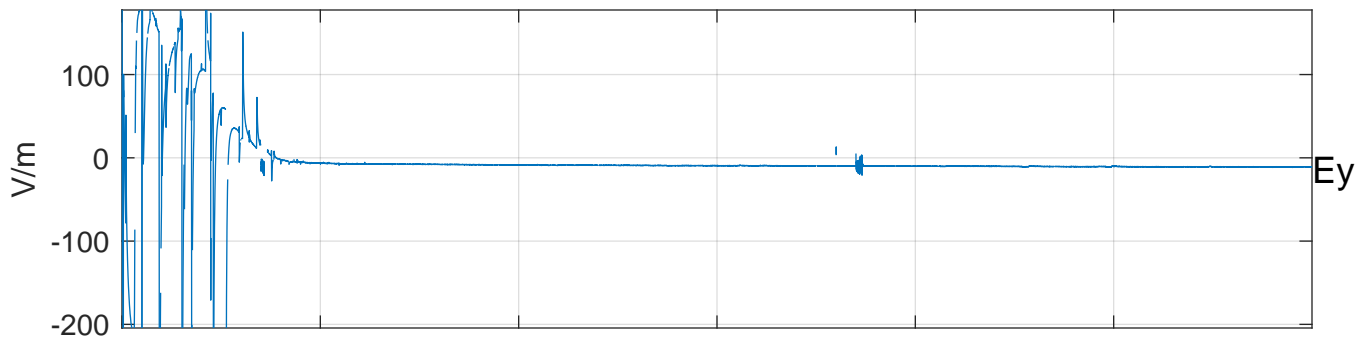

GLMCALVAL aircraft_E4_matrix Electric Field

start index:217251, end index:253250

17:00 17:10 17:20 17:30 17:40 17:50

14-May-2017 17:00:00