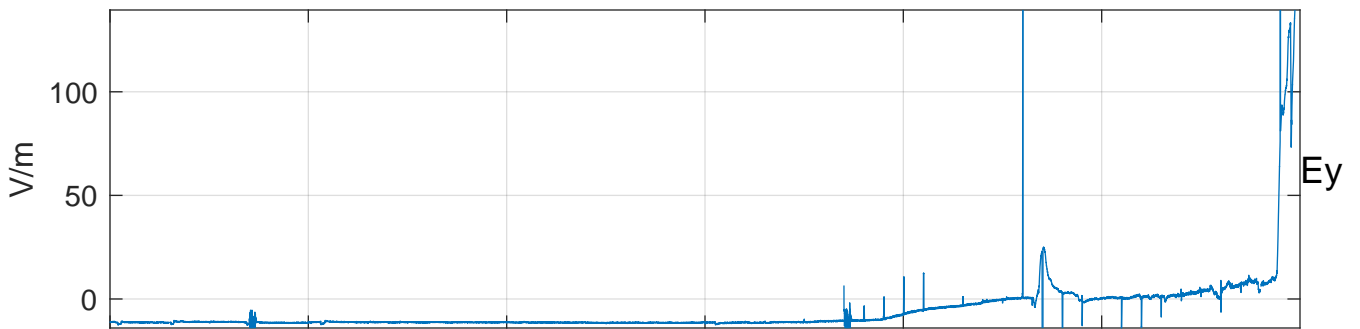

GLMCALVAL aircraft_E4_matrix Electric Field

start index:253251, end index:289250

18:00 18:10 18:20 18:30 18:40 18:50

14-May-2017 18:00:00