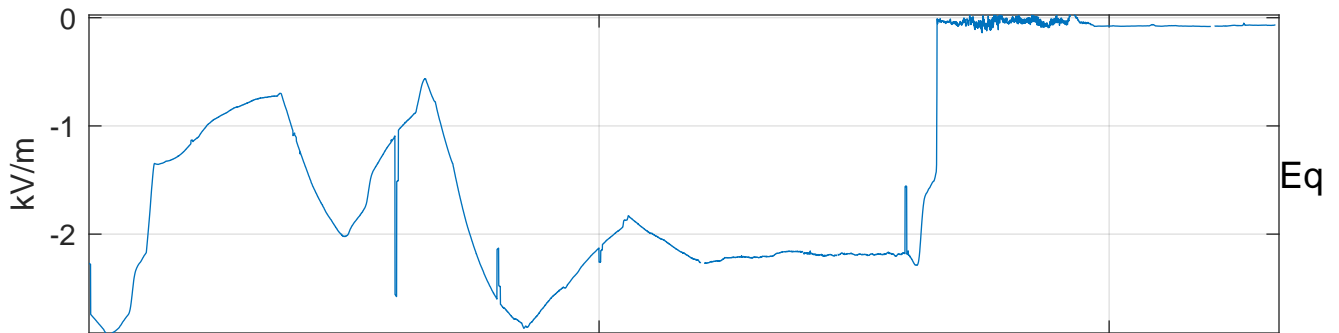

GLMCALVAL aircraft_E4_matrix Electric Field

start index:289251, end index:296249

19:05
14-May-2017 19:00:00
19:10