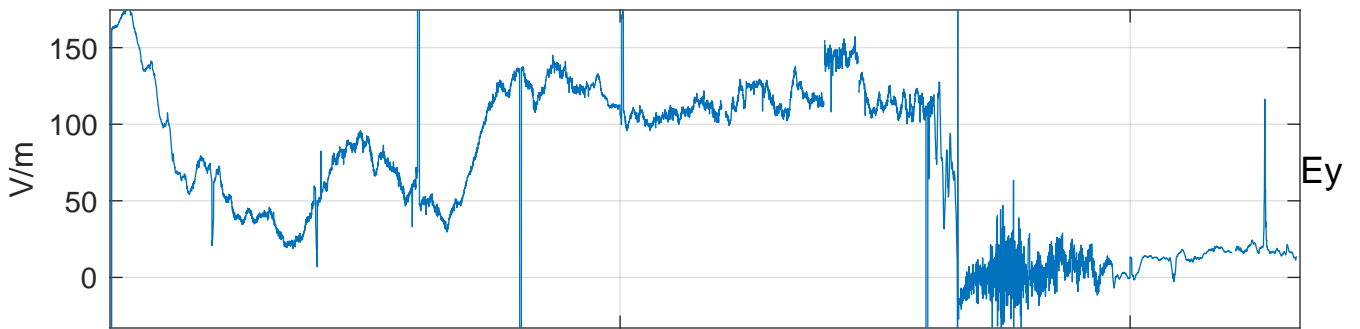

GLMCALVAL aircraft_E4_matrix Electric Field

start index:289251, end index:296249

19:05
14-May-2017 19:00:00
19:10