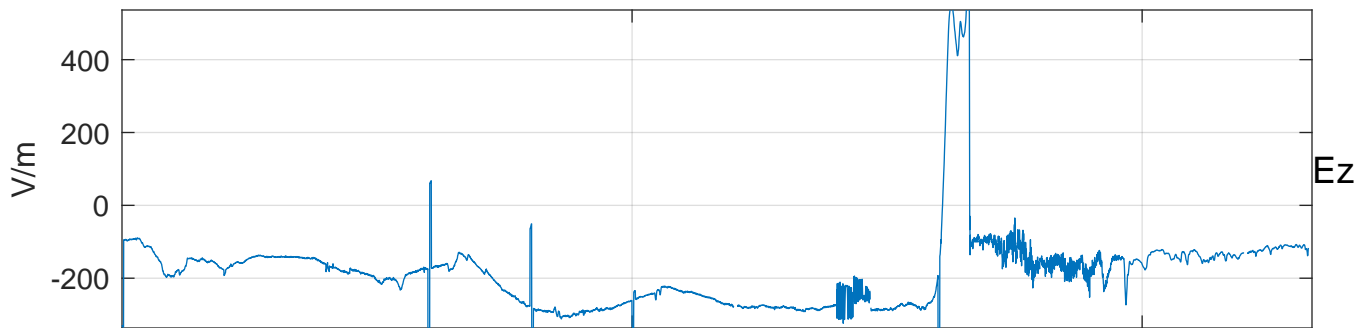

GLMCALVAL aircraft_E4_matrix Electric Field

start index:289251, end index:296249

19:05
14-May-2017 19:00:00
19:10