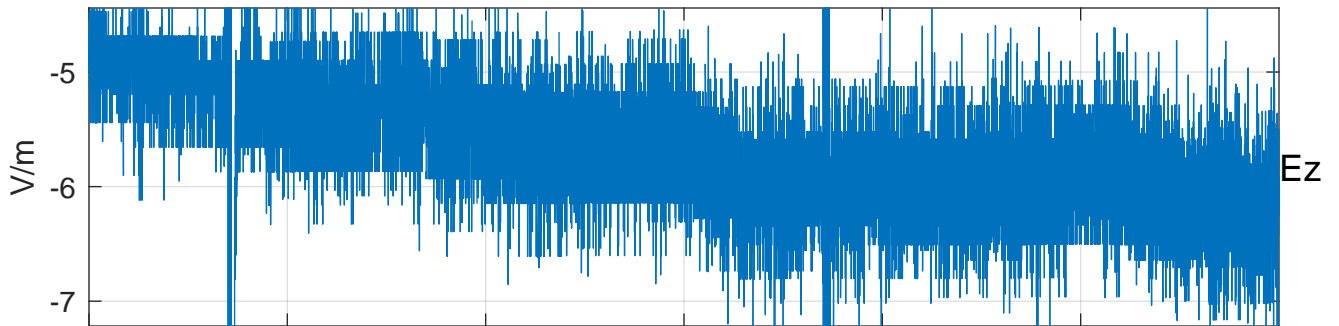

GLMCALVAL aircraft_E4_matrix Electric Field

start index:47061, end index:83060

03:00 03:10 03:20 03:30 03:40 03:50

17-May-2017 03:00:00