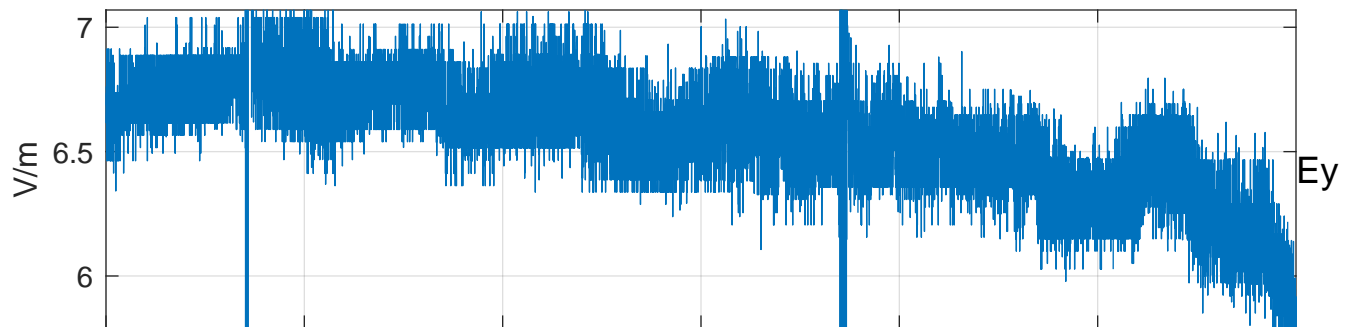

GLMCALVAL aircraft_E4_matrix Electric Field

start index:47061, end index:83060

03:00 03:10 03:20 03:30 03:40 03:50

17-May-2017 03:00:00