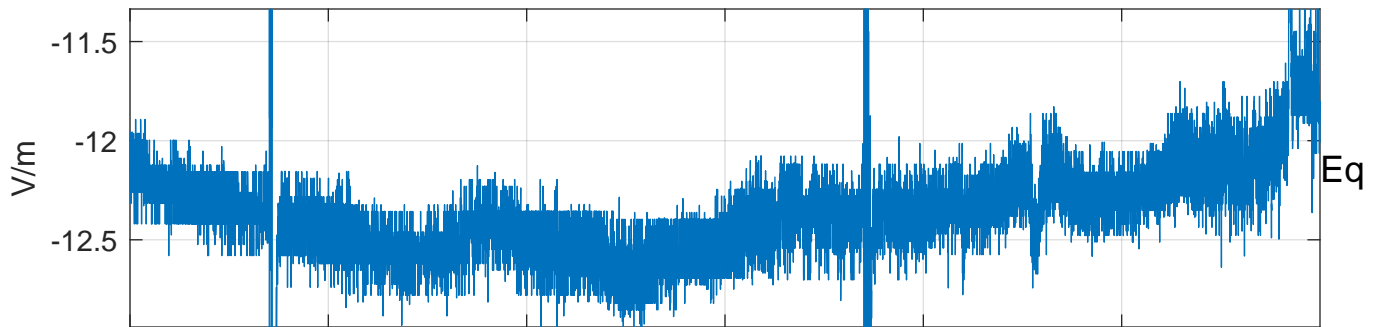

GLMCALVAL aircraft_E4_matrix Electric Field

start index:47061, end index:83060

03:00 03:10 03:20 03:30 03:40 03:50

17-May-2017 03:00:00