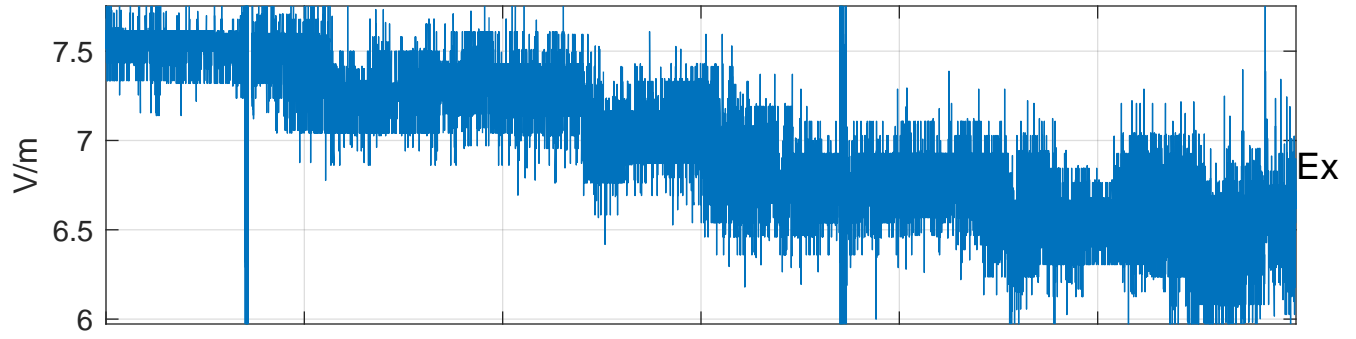

GLMCALVAL aircraft_E4_matrix Electric Field

start index:47061, end index:83060

03:00 03:10 03:20 03:30 03:40 03:50

17-May-2017 03:00:00