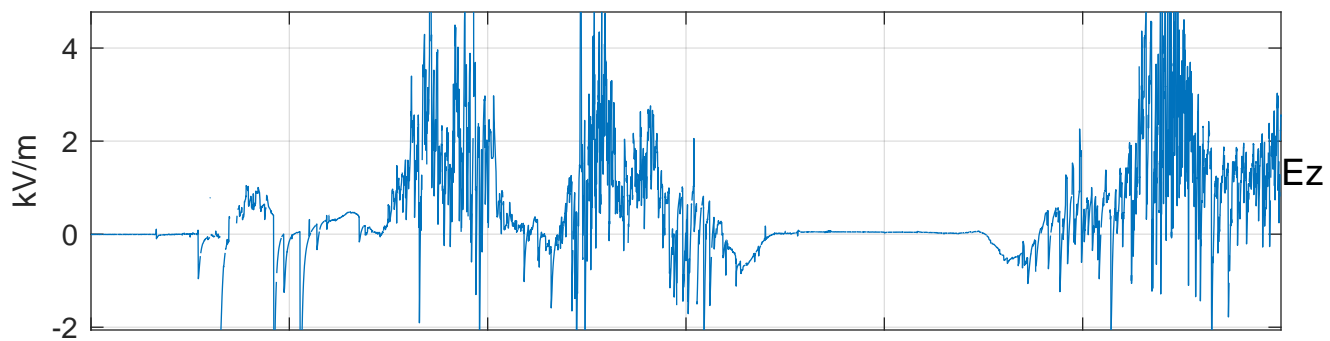

### GLMCALVAL aircraft\_E4\_matrix Electric Field

start index:83061, end index:119060

04:00 04:10 04:20 04:30 04:40 04:50

17-May-2017 04:00:00