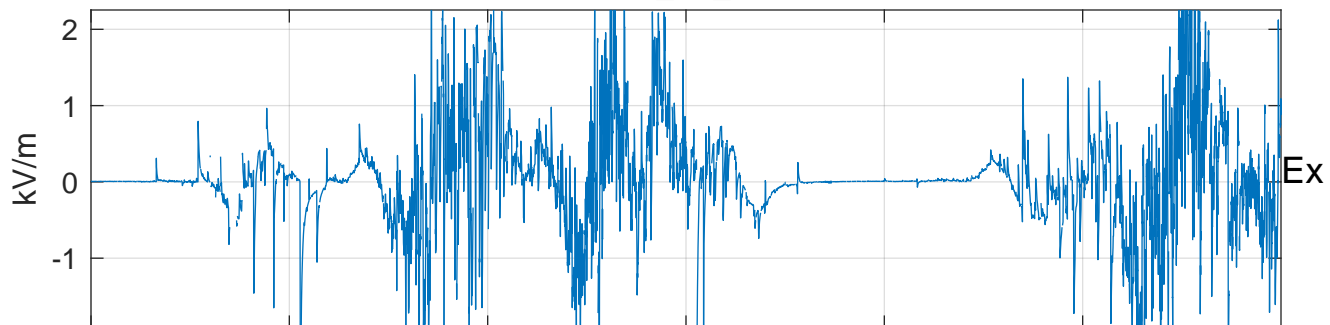

### GLMCALVAL aircraft\_E4\_matrix Electric Field

start index:83061, end index:119060

04:00 04:10 04:20 04:30 04:40 04:50

17-May-2017 04:00:00