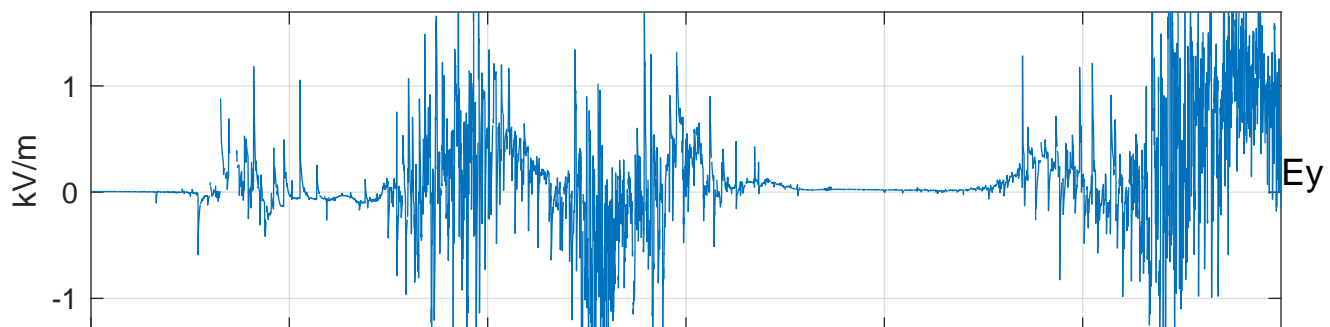

### GLMCALVAL aircraft\_E4\_matrix Electric Field

start index:83061, end index:119060

04:00 04:10 04:20 04:30 04:40 04:50

17-May-2017 04:00:00