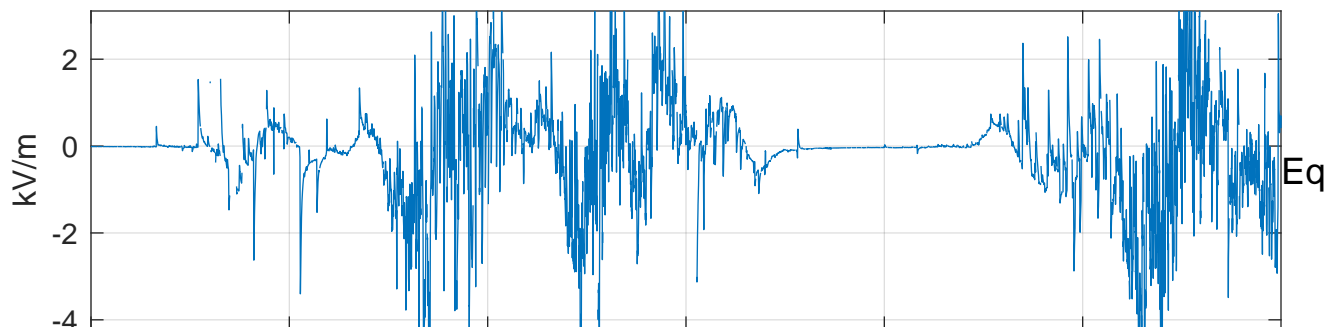

### GLMCALVAL aircraft\_E4\_matrix Electric Field

start index:83061, end index:119060

04:00 04:10 04:20 04:30 04:40 04:50

17-May-2017 04:00:00