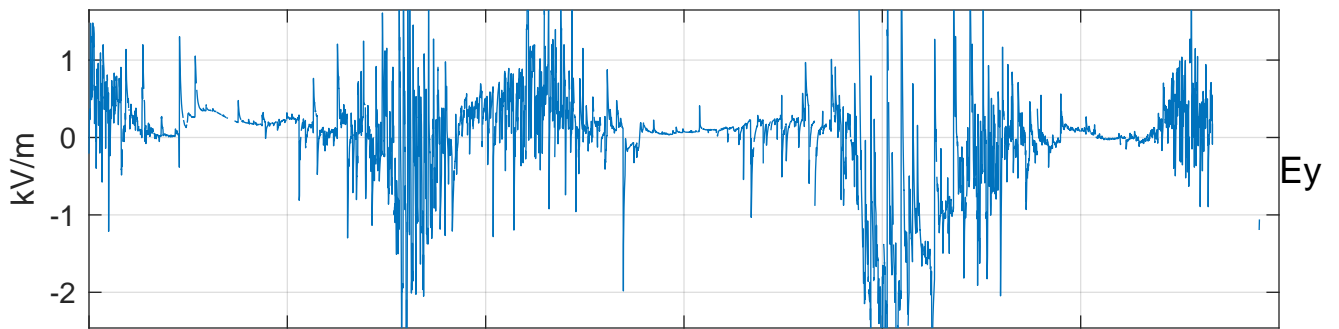

GLMCALVAL aircraft_E4_matrix Electric Field

start index:119061, end index:153960

05:00 05:10 05:20 05:30 05:40 05:50

17-May-2017 05:00:00