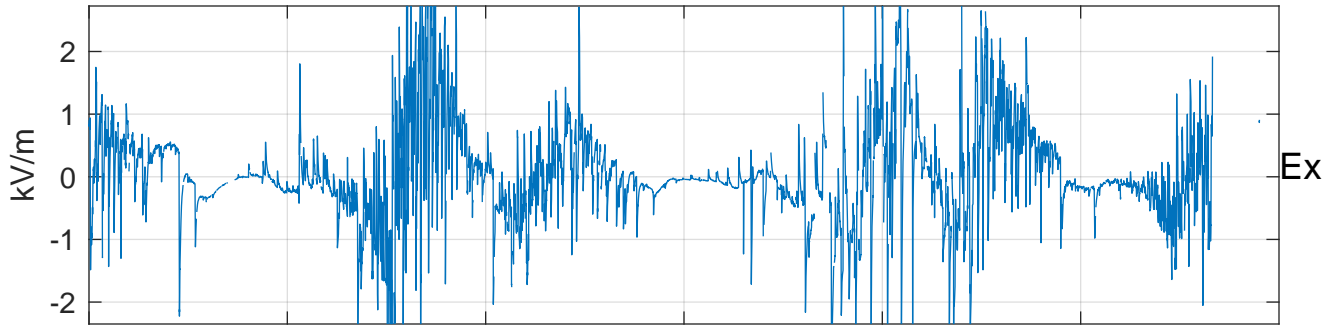

GLMCALVAL aircraft_E4_matrix Electric Field

start index:119061, end index:153960

05:00 05:10 05:20 05:30 05:40 05:50

17-May-2017 05:00:00