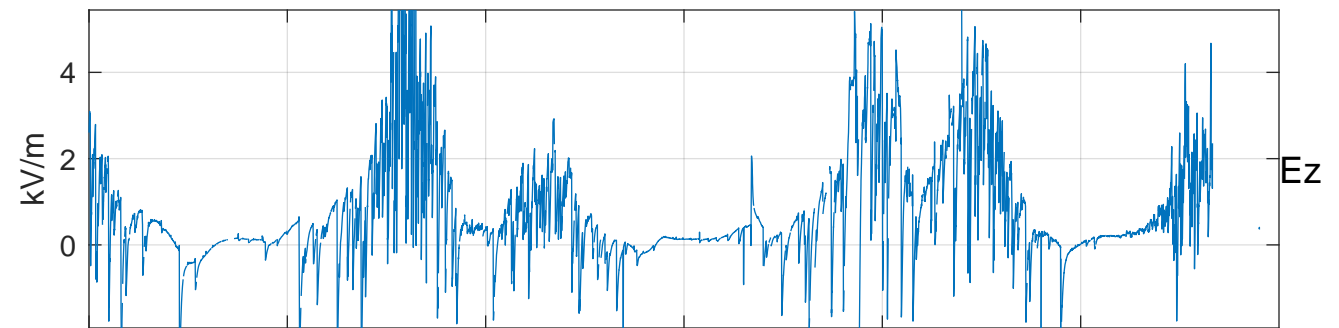

GLMCALVAL aircraft_E4_matrix Electric Field

start index:119061, end index:153960

05:00 05:10 05:20 05:30 05:40 05:50

17-May-2017 05:00:00