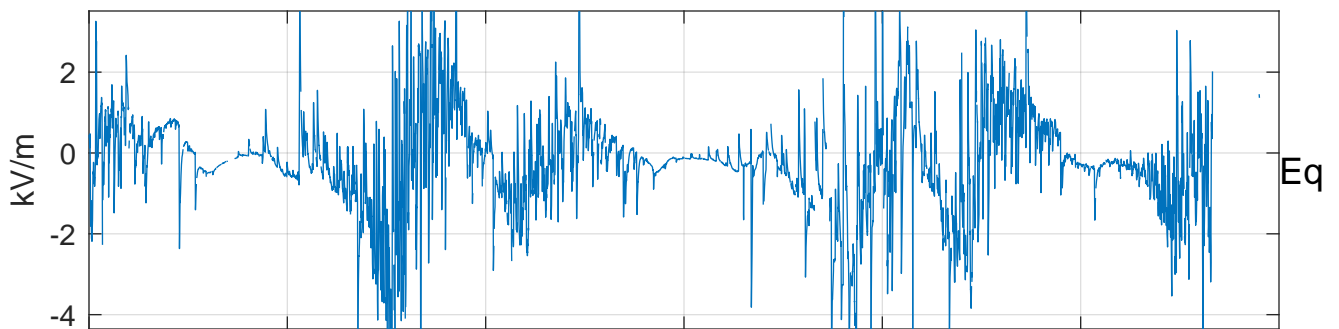

GLMCALVAL aircraft_E4_matrix Electric Field

start index:119061, end index:153960

05:00 05:10 05:20 05:30 05:40 05:50

17-May-2017 05:00:00