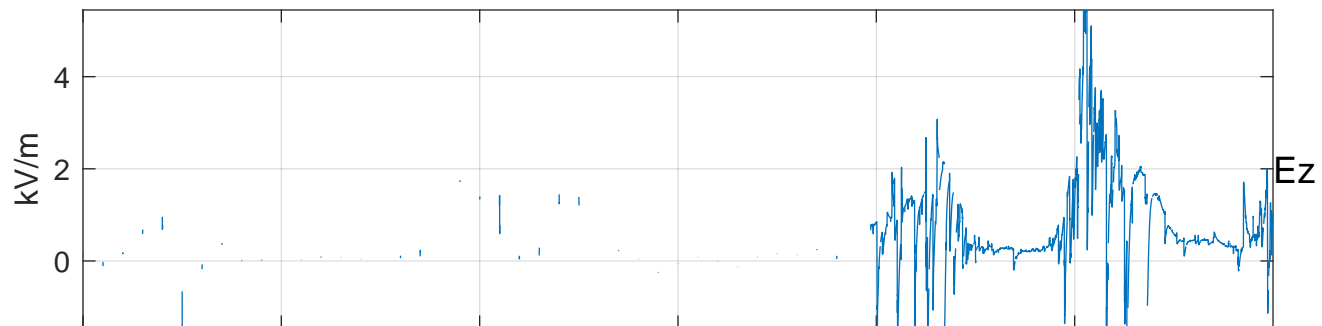

GLMCALVAL aircraft_E4_matrix Electric Field

start index:153961, end index:189600

06:00 06:10 06:20 06:30 06:40 06:50
17-May-2017 06:00:00