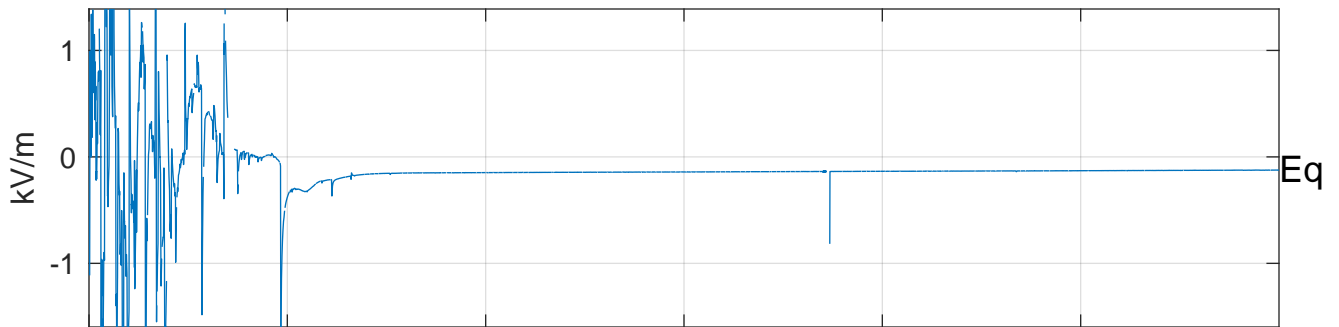

### GLMCALVAL aircraft\_E4\_matrix Electric Field

start index:189601, end index:225600

07:00 07:10 07:20 07:30 07:40 07:50

17-May-2017 07:00:00