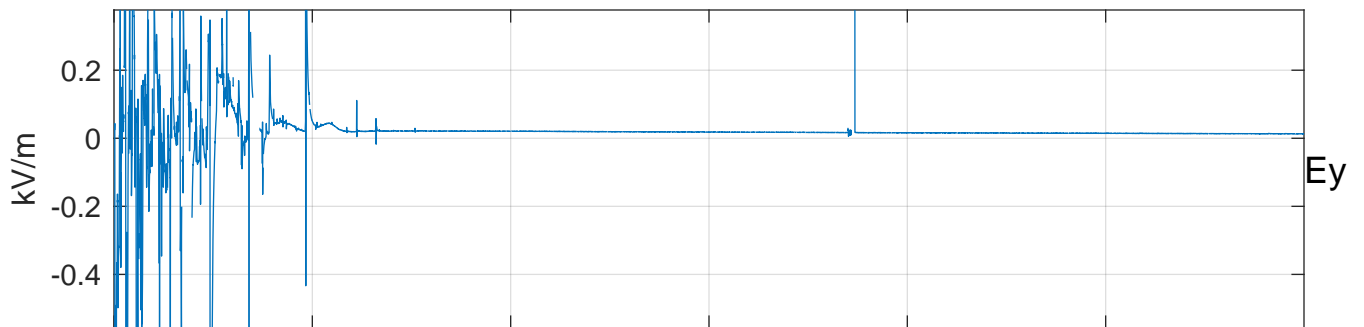

### GLMCALVAL aircraft\_E4\_matrix Electric Field

start index:189601, end index:225600

07:00 07:10 07:20 07:30 07:40 07:50

17-May-2017 07:00:00