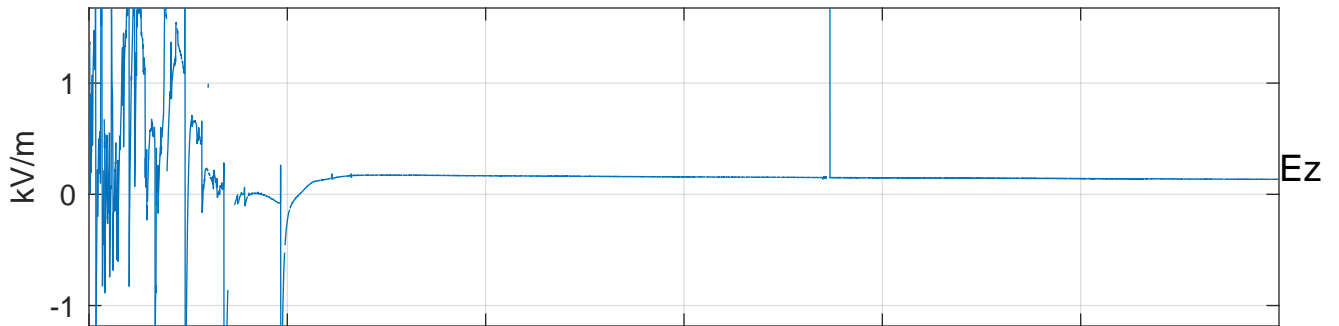

### GLMCALVAL aircraft\_E4\_matrix Electric Field

start index:189601, end index:225600

07:00 07:10 07:20 07:30 07:40 07:50

17-May-2017 07:00:00