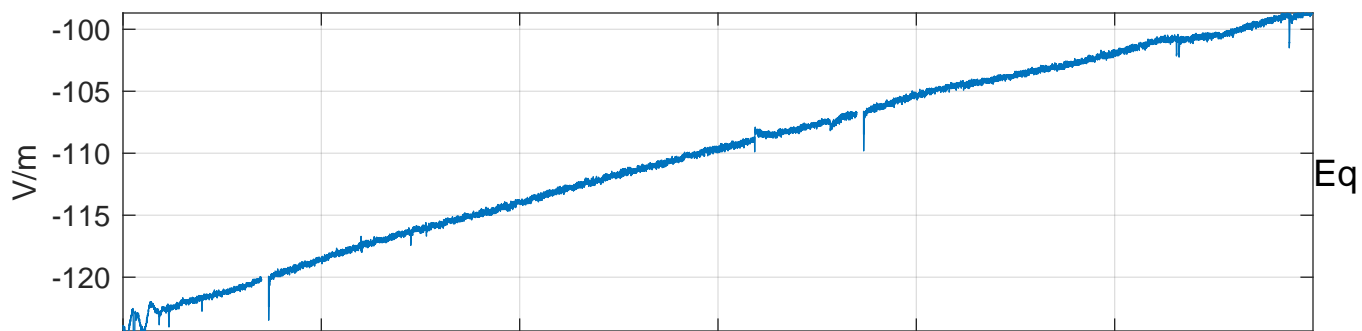

### GLMCALVAL aircraft\_E4\_matrix Electric Field

start index:225601, end index:261600

08:00 08:10 08:20 08:30 08:40 08:50

17-May-2017 08:00:00