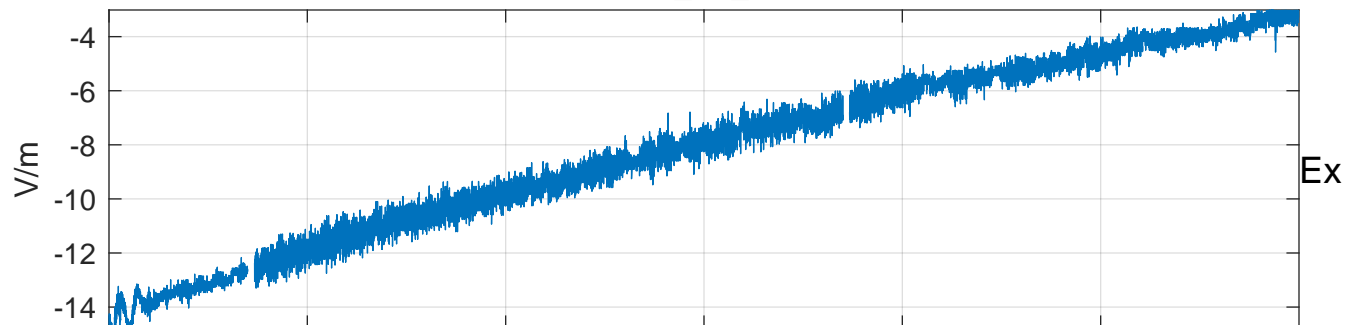

### GLMCALVAL aircraft\_E4\_matrix Electric Field

start index:225601, end index:261600

08:00 08:10 08:20 08:30 08:40 08:50

17-May-2017 08:00:00