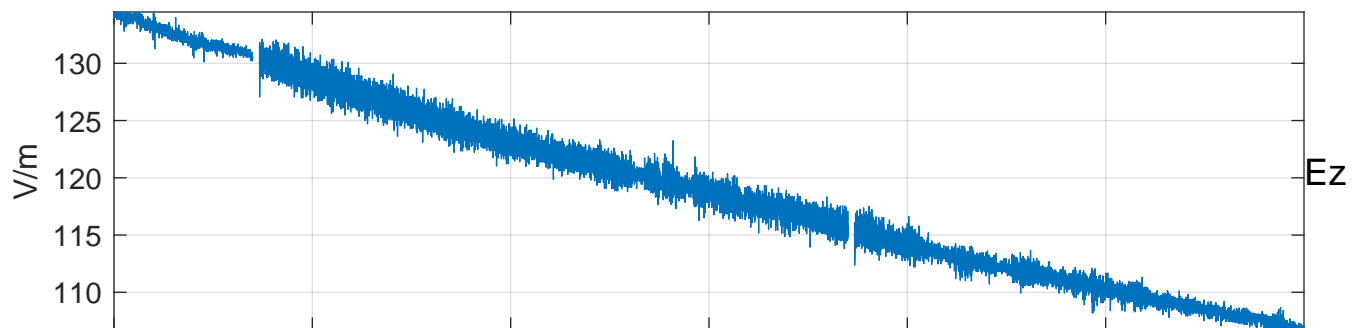

### GLMCALVAL aircraft\_E4\_matrix Electric Field

start index:225601, end index:261600

08:00 08:10 08:20 08:30 08:40 08:50

17-May-2017 08:00:00