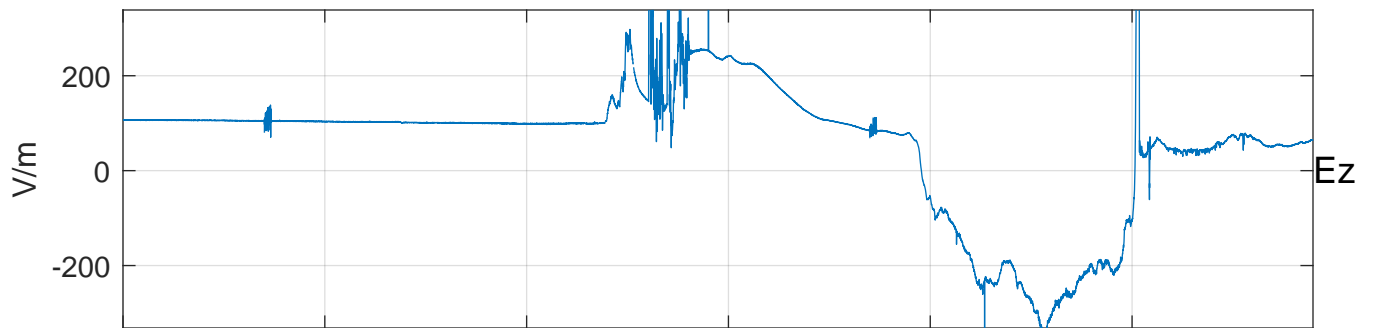

GLMCALVAL aircraft_E4_matrix Electric Field

start index:261601, end index:296979

09:00 09:10 09:20 09:30 09:40 09:50

17-May-2017 09:00:00