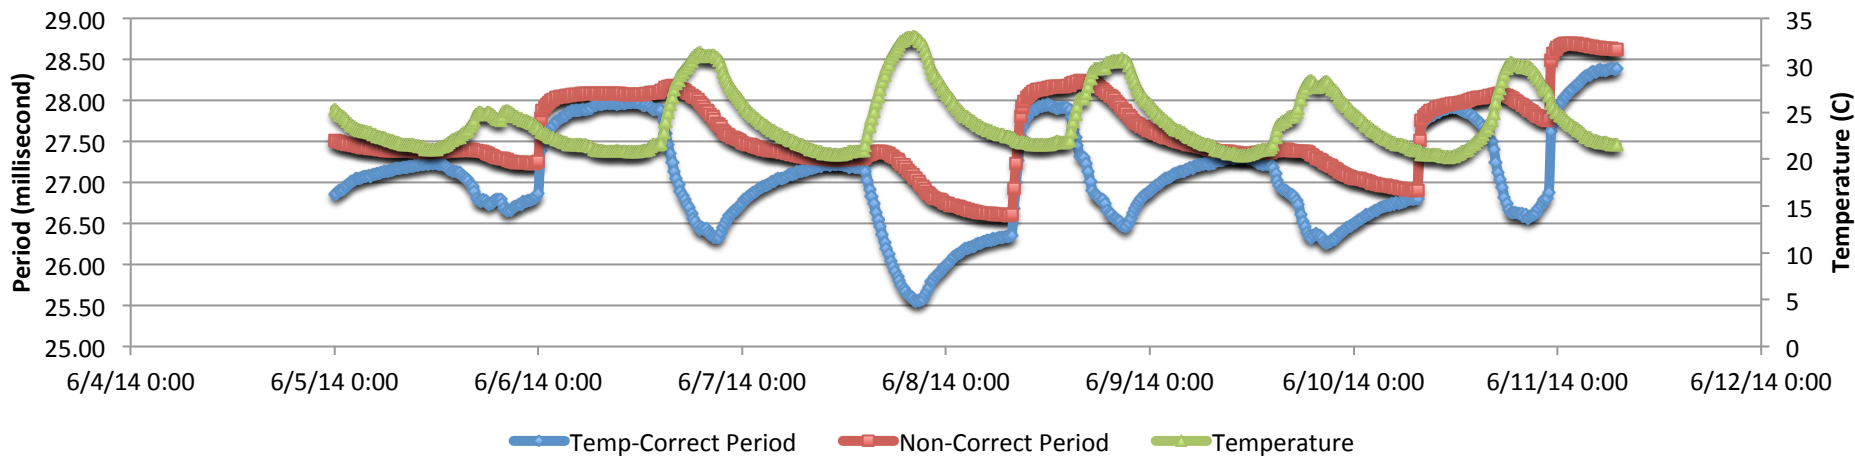

P-14 (NASA0029)

Temperature, Non-Corrected Period, and Temperature Corrected Period 7 Day Time Series

P-14 (NASA0029)

Temperature, Non-Corrected VWC, and Temperature Corrected VWC 7 Day Time Series