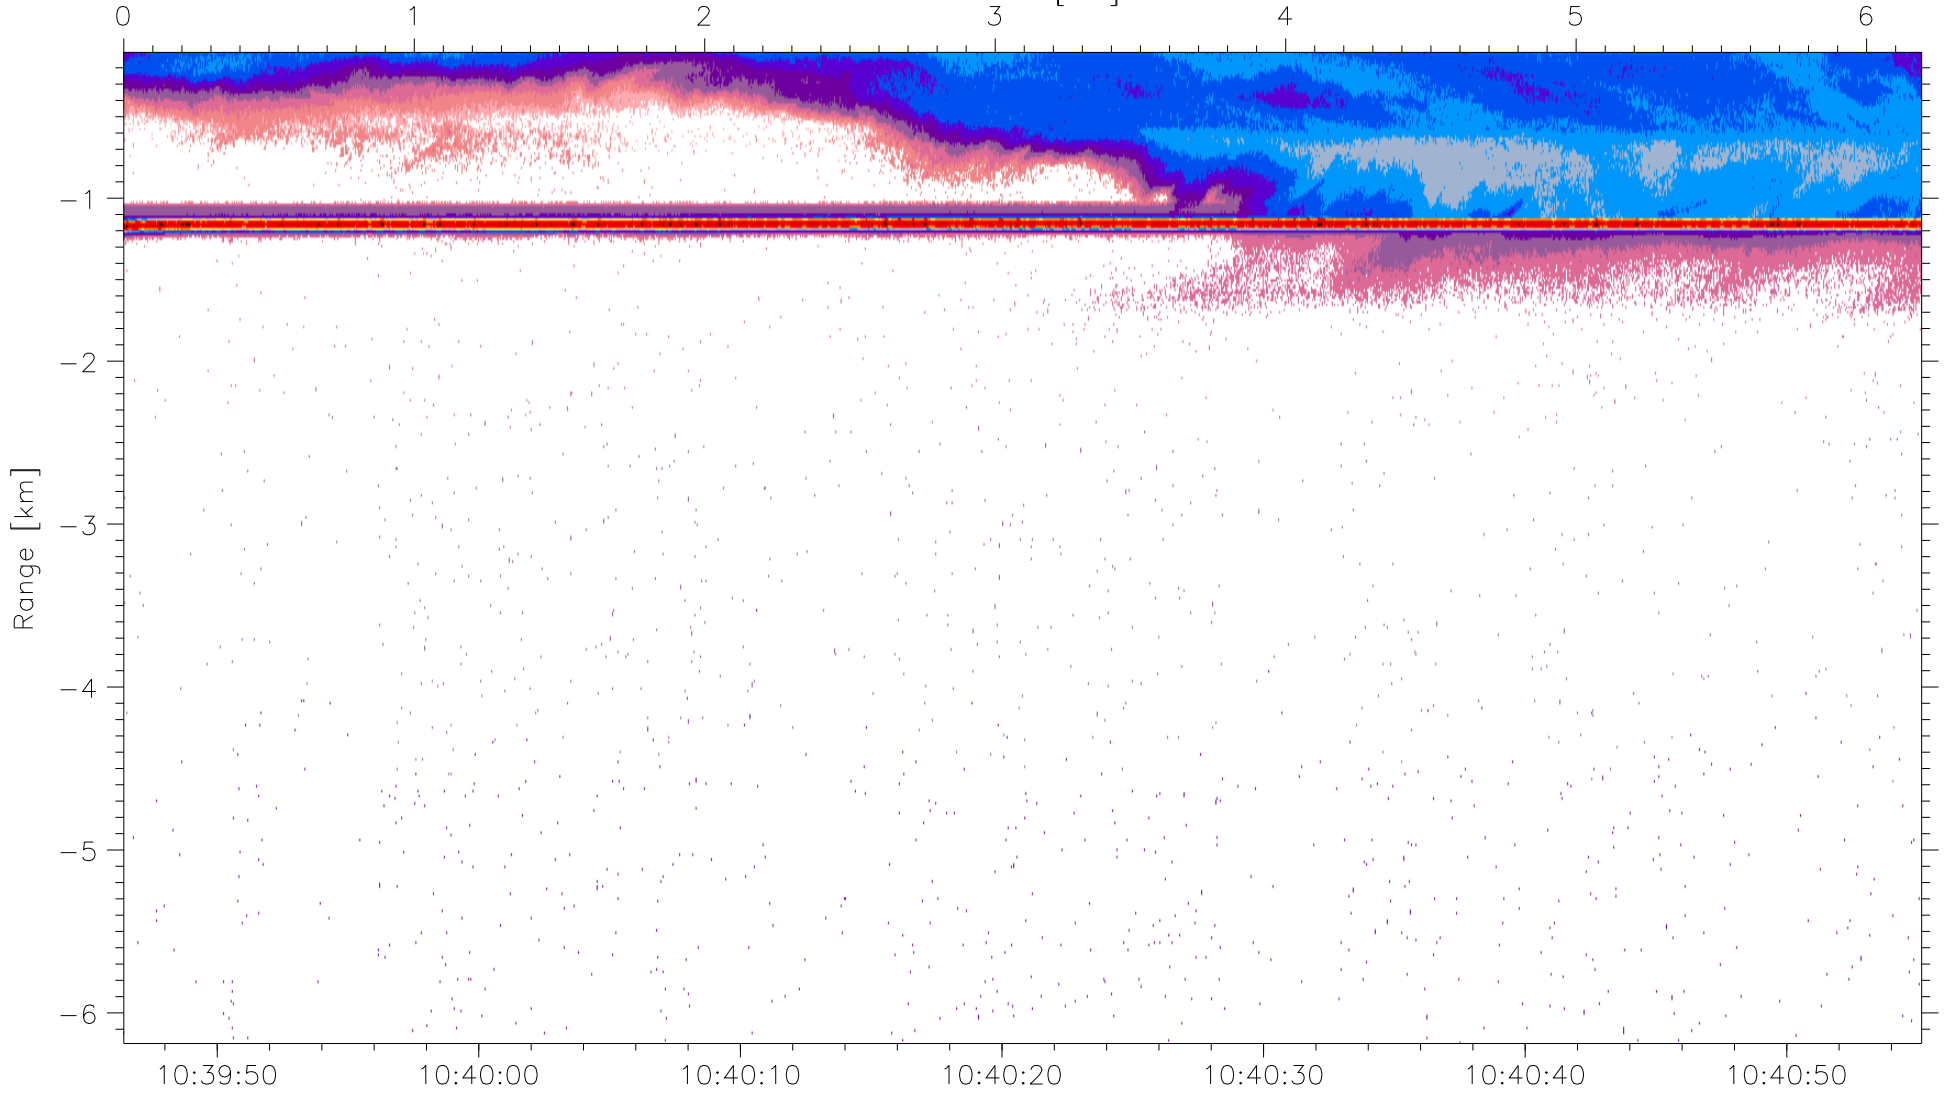

LPVEX10 RF12 QUICK LOOK - No A/C

DOWN-FORE reflectivity (hh, ID: 4111111)

Distance [km]

UTC

-20

0

20

dBZ