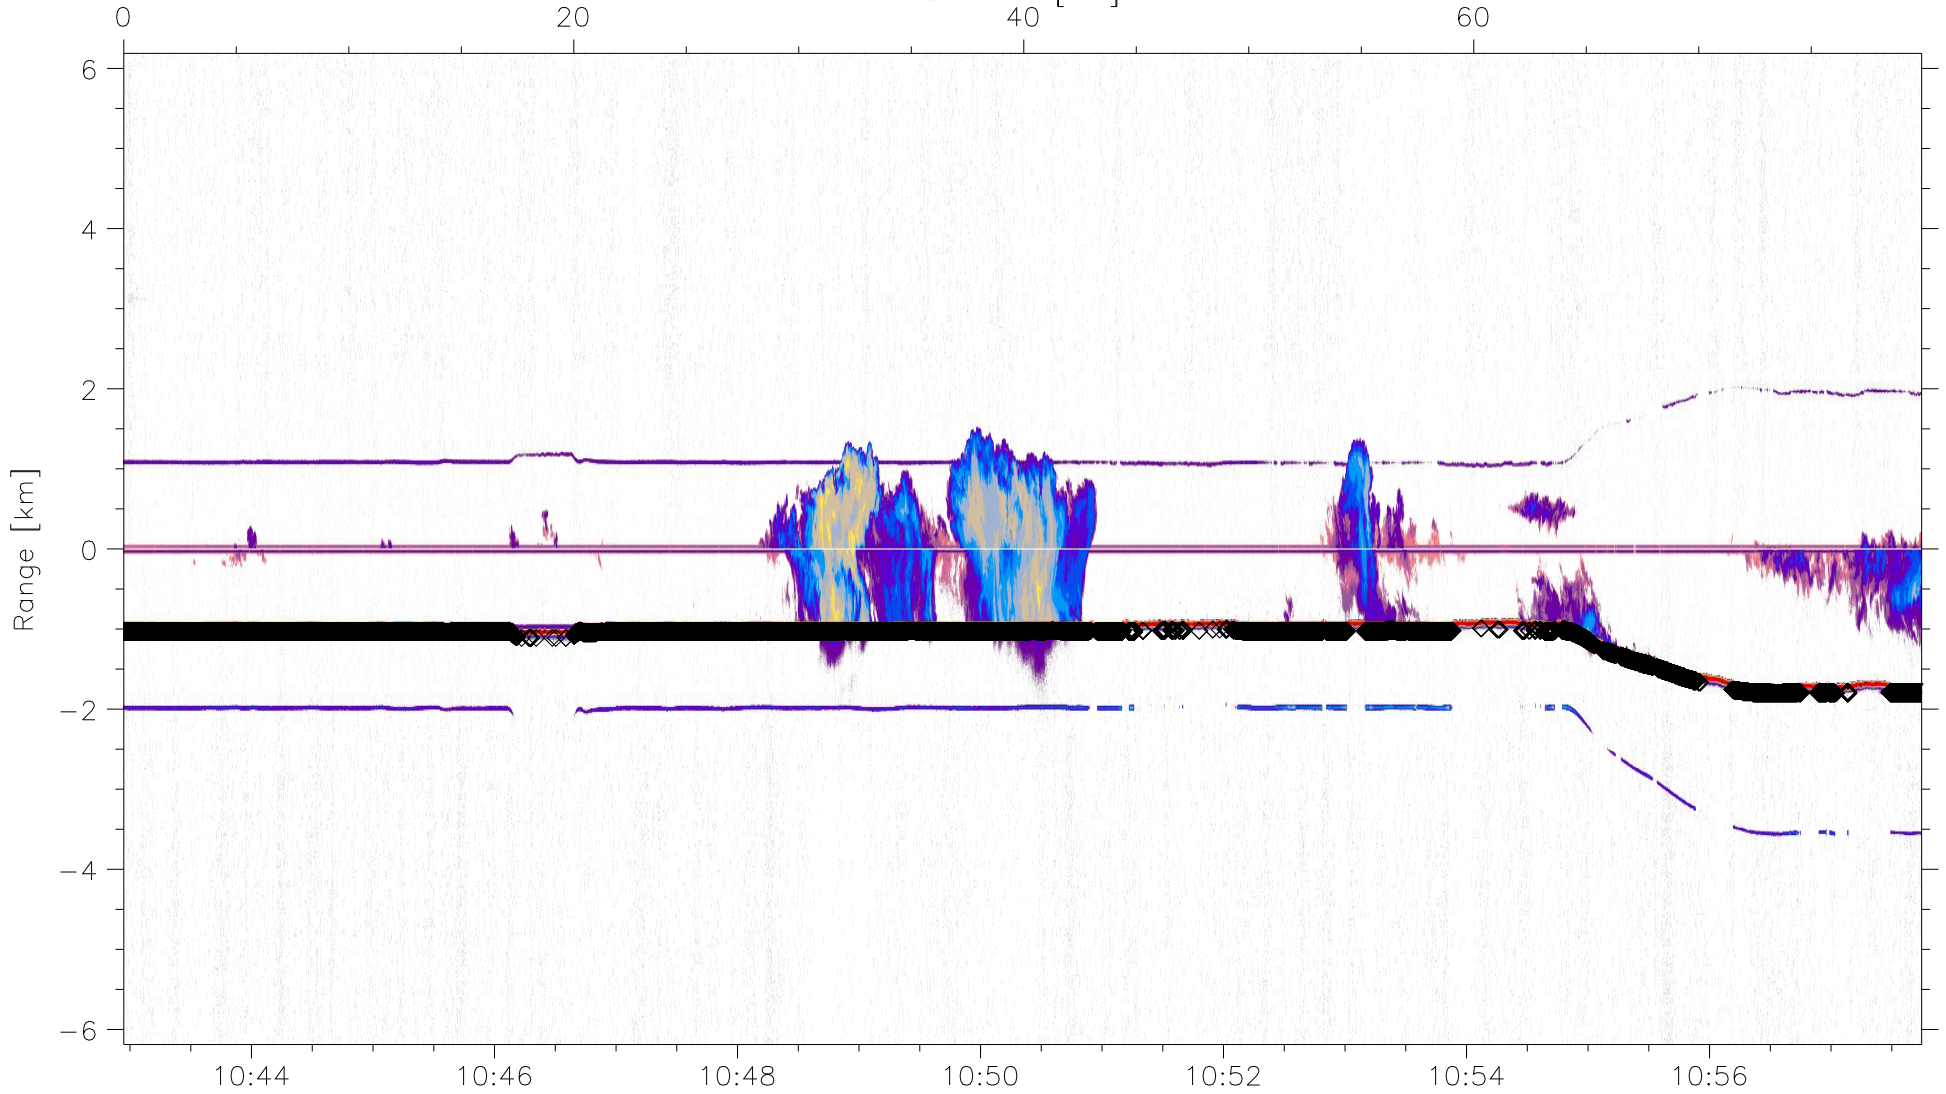

LPVEX10 RF12 QUICK LOOK - No A/C

Up/Down Reflectivity (hh/ll, IDs: 1111111 | 2111100)

Distance [km]

UTC