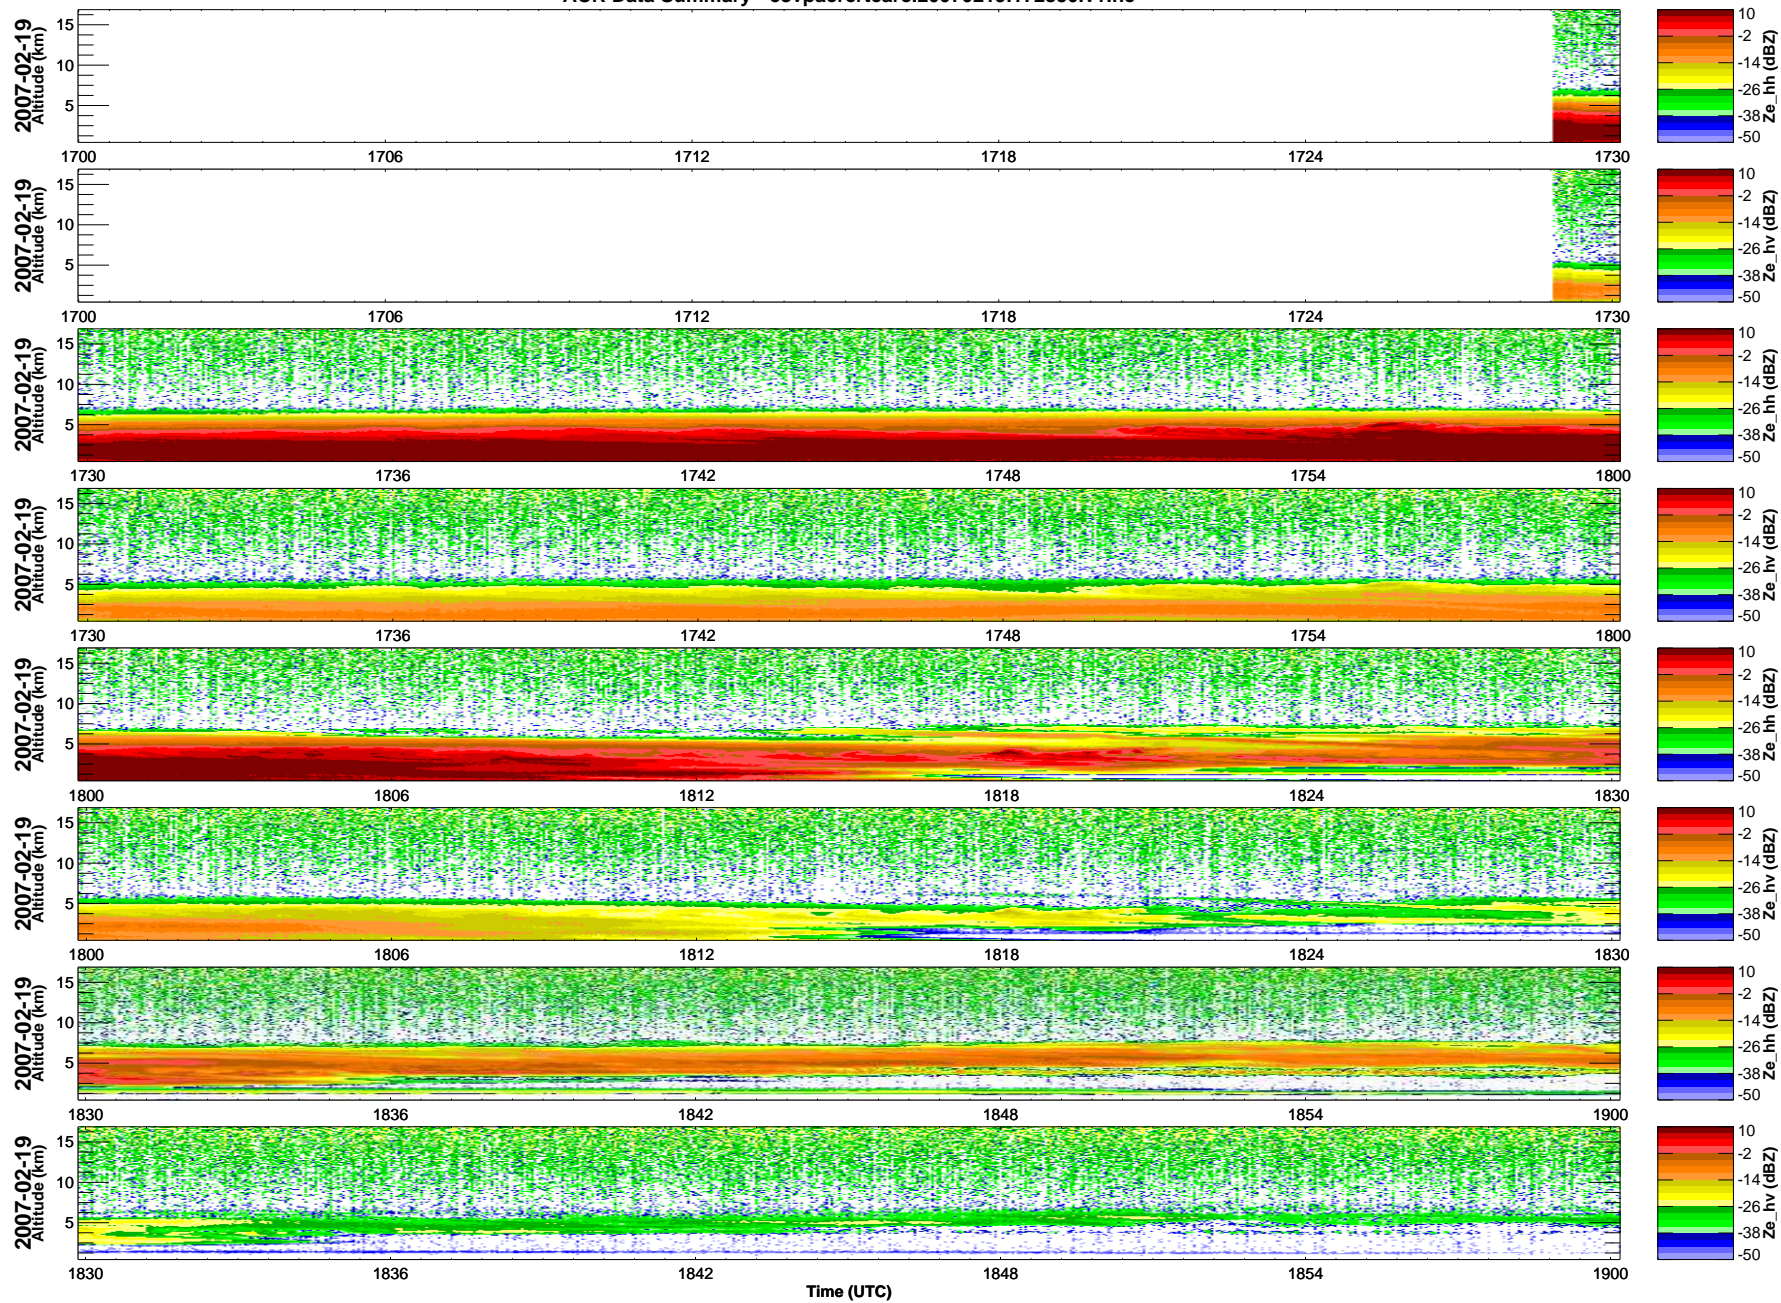

ACR Data Summary - c3vpacrctcare.20070219.172850.v1.nc

ACR Data Summary - c3vpacrctcare.20070219.172850.v1.nc