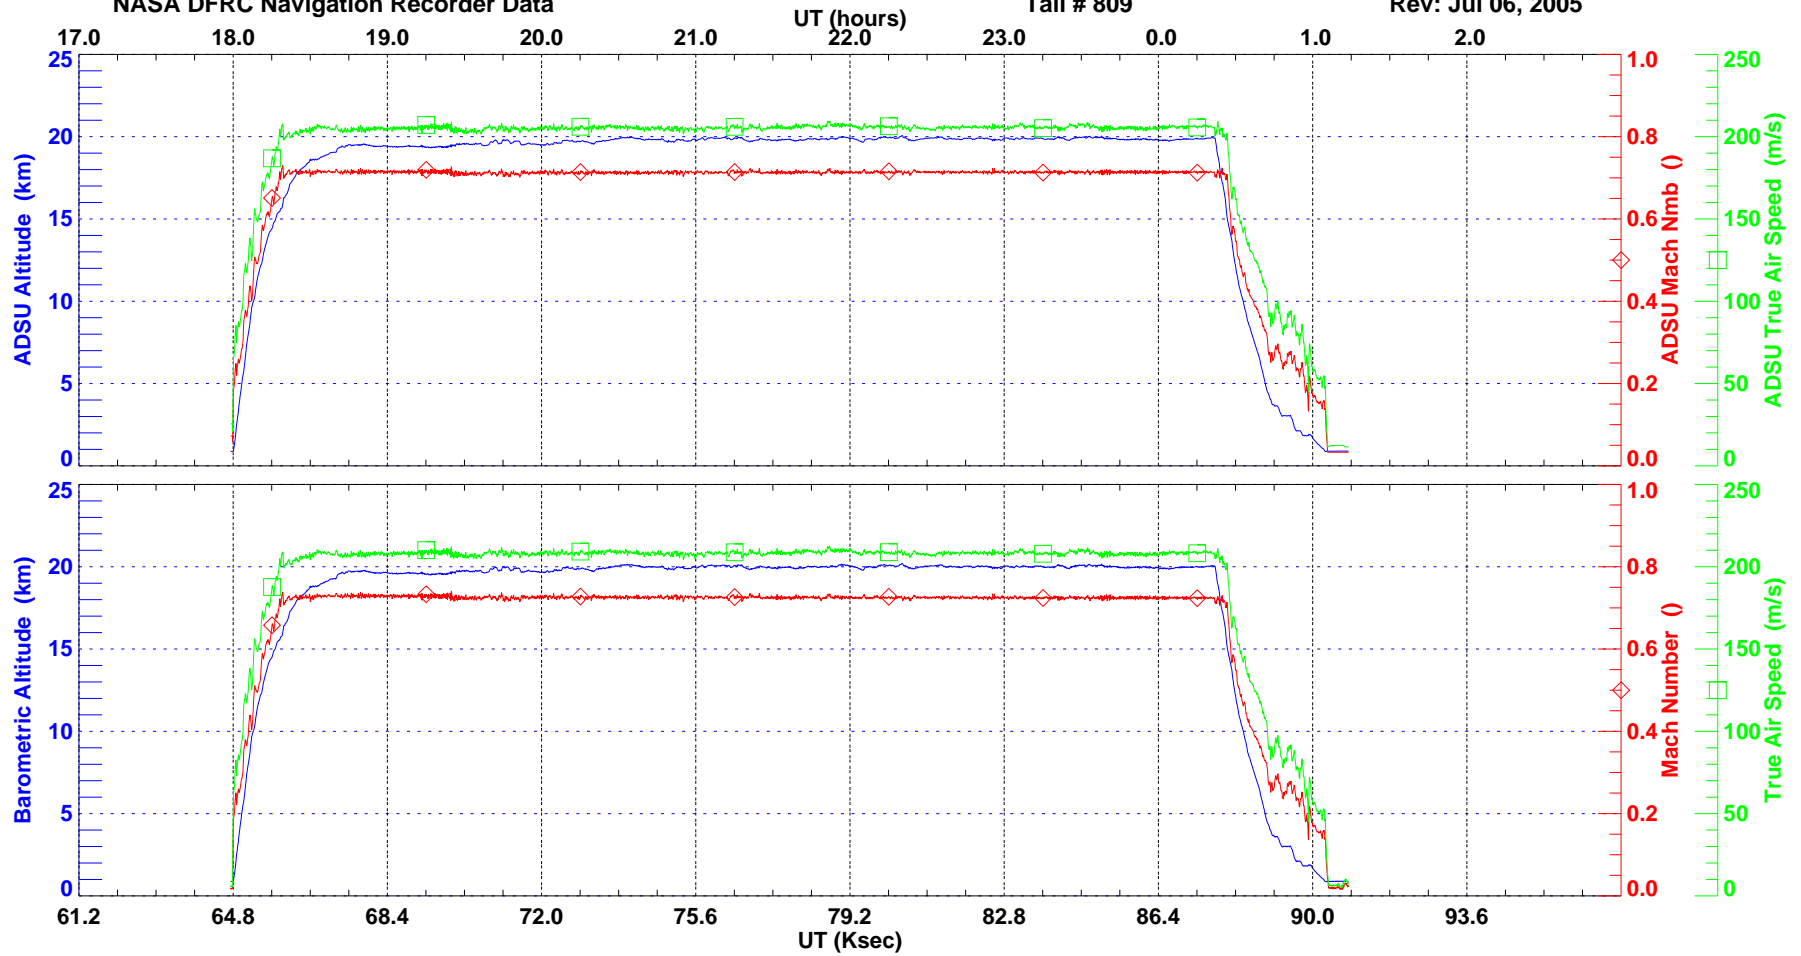

ER-2 State Parameters (5 second averaged)
NASA DFRC Navigation Recorder Data

Flight Date: Jul 05, 2005
Tail # 809

Sortie # 05-9025
Rev: Jul 06, 2005

ER-2 State Parameters (5 second averaged)
NASA DFRC Navigation Recorder Data

Flight Date: Jul 05, 2005
Tail # 809

Sortie # 05-9025
Rev: Jul 06, 2005

ER-2 State Parameters (5 second averaged)
NASA DFRC Navigation Recorder Data

Flight Date: Jul 05, 2005
Tail # 809

Sortie # 05-9025
Rev: Jul 06, 2005

UT (hours)

ER-2 State Parameters (5 second averaged)
NASA DFRC Navigation Recorder Data

Flight Date: Jul 05, 2005
Tail # 809

Sortie # 05-9025
Rev: Jul 06, 2005

NASA DFRC ER-2 Navigation Recorder Data

Flight Date: Jul 05, 2005 Sortie: 05-9025