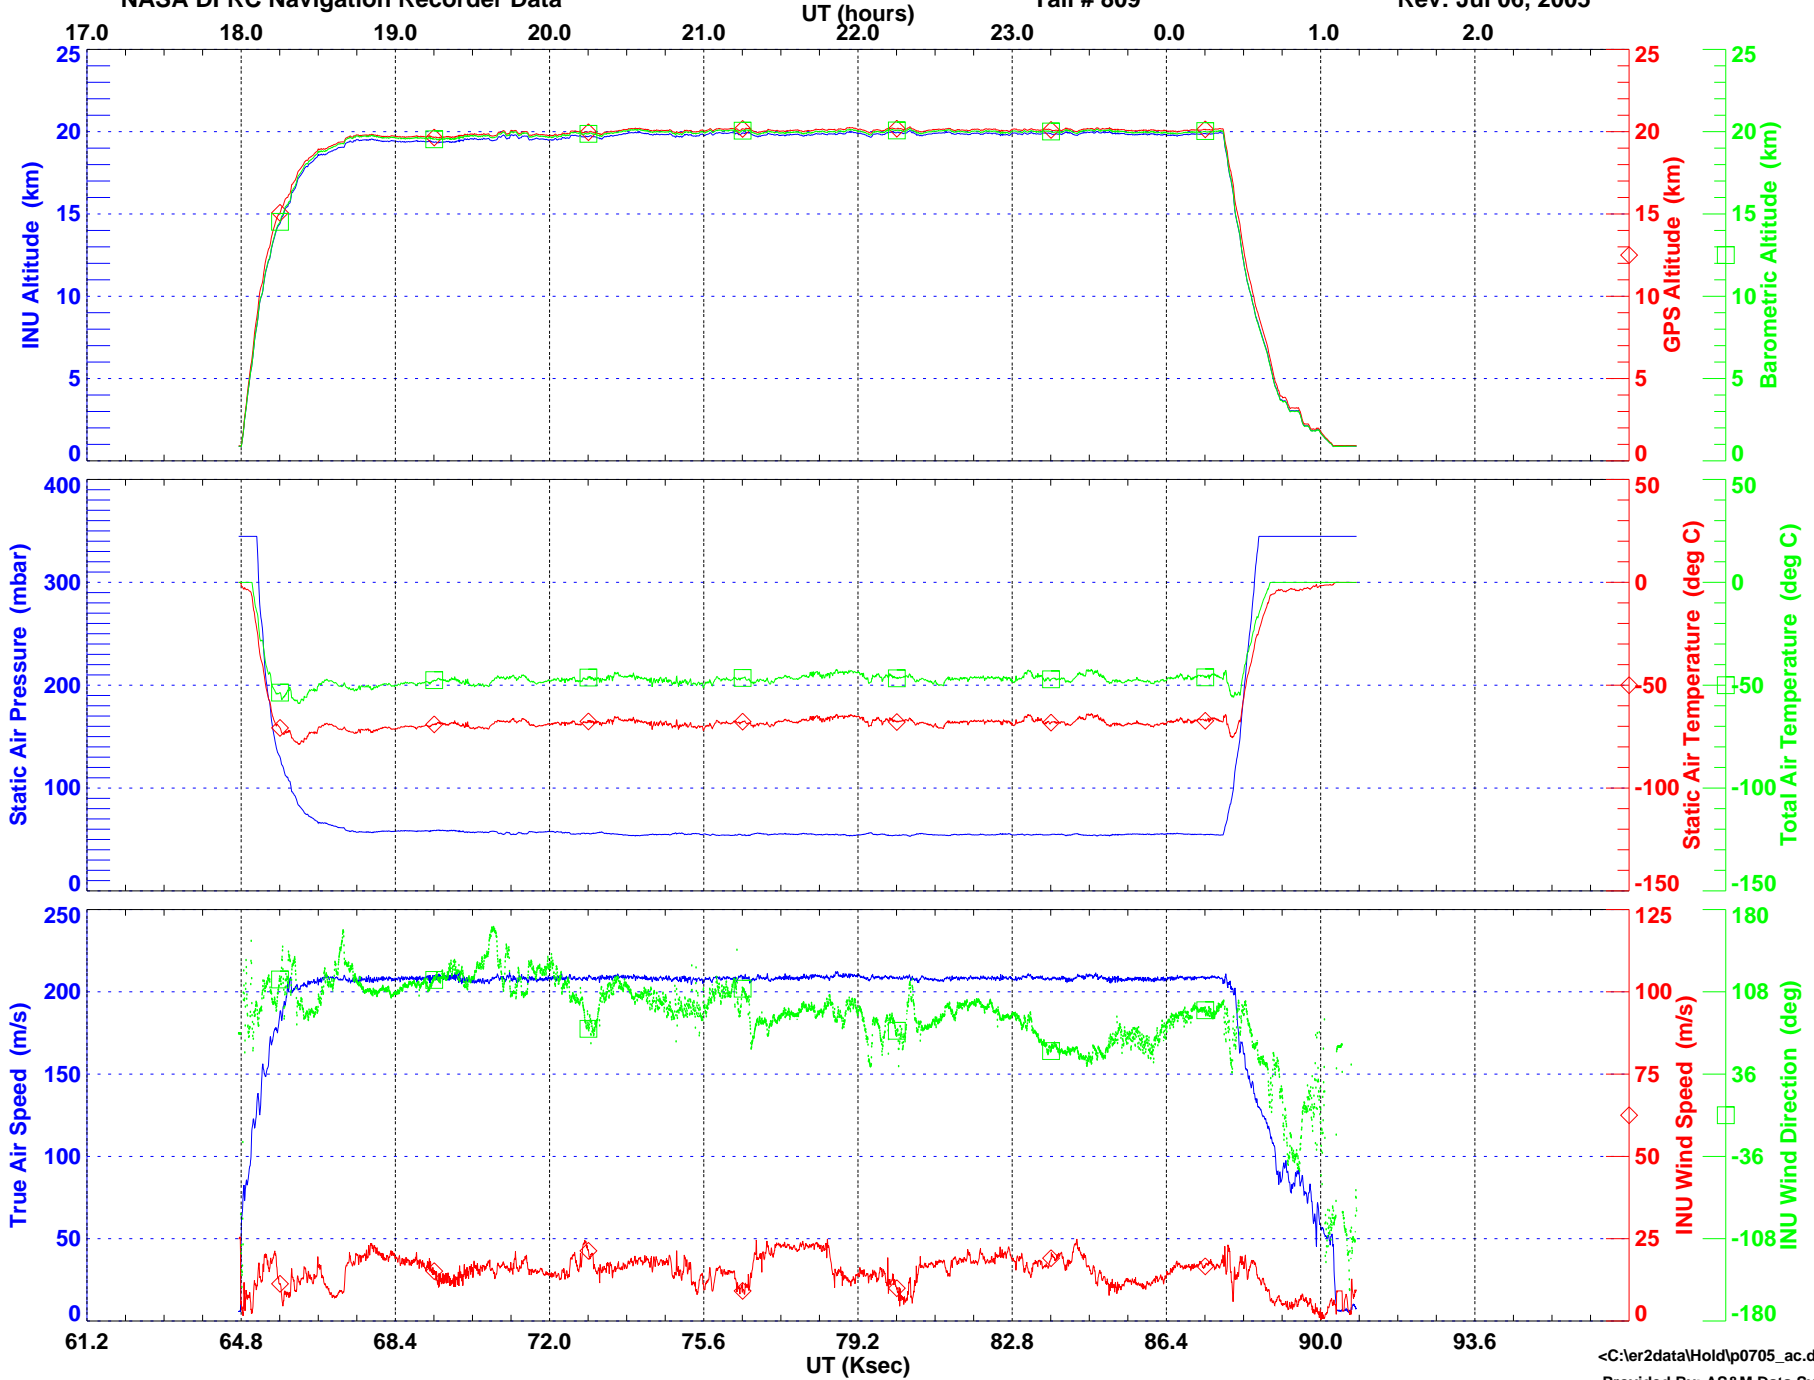

ER-2 State Parameters (5 second averaged)
NASA DFRC Navigation Recorder Data

Flight Date: Jul 05, 2005
Tail # 809

Sortie # 05-9025
Rev: Jul 06, 2005

ER-2 State Parameters (5 second averaged)
NASA DFRC Navigation Recorder Data

Flight Date: Jul 05, 2005
Tail # 809

Sortie # 05-9025
Rev: Jul 06, 2005

ER-2 State Parameters (5 second averaged)
NASA DFRC Navigation Recorder Data

Flight Date: Jul 05, 2005
Tail # 809

Sortie # 05-9025
Rev: Jul 06, 2005

UT (hours)

ER-2 State Parameters (5 second averaged)
NASA DFRC Navigation Recorder Data

Flight Date: Jul 05, 2005
Tail # 809

Sortie # 05-9025
Rev: Jul 06, 2005

NASA DFRC ER-2 Navigation Recorder Data

Flight Date: Jul 05, 2005 Sortie: 05-9025