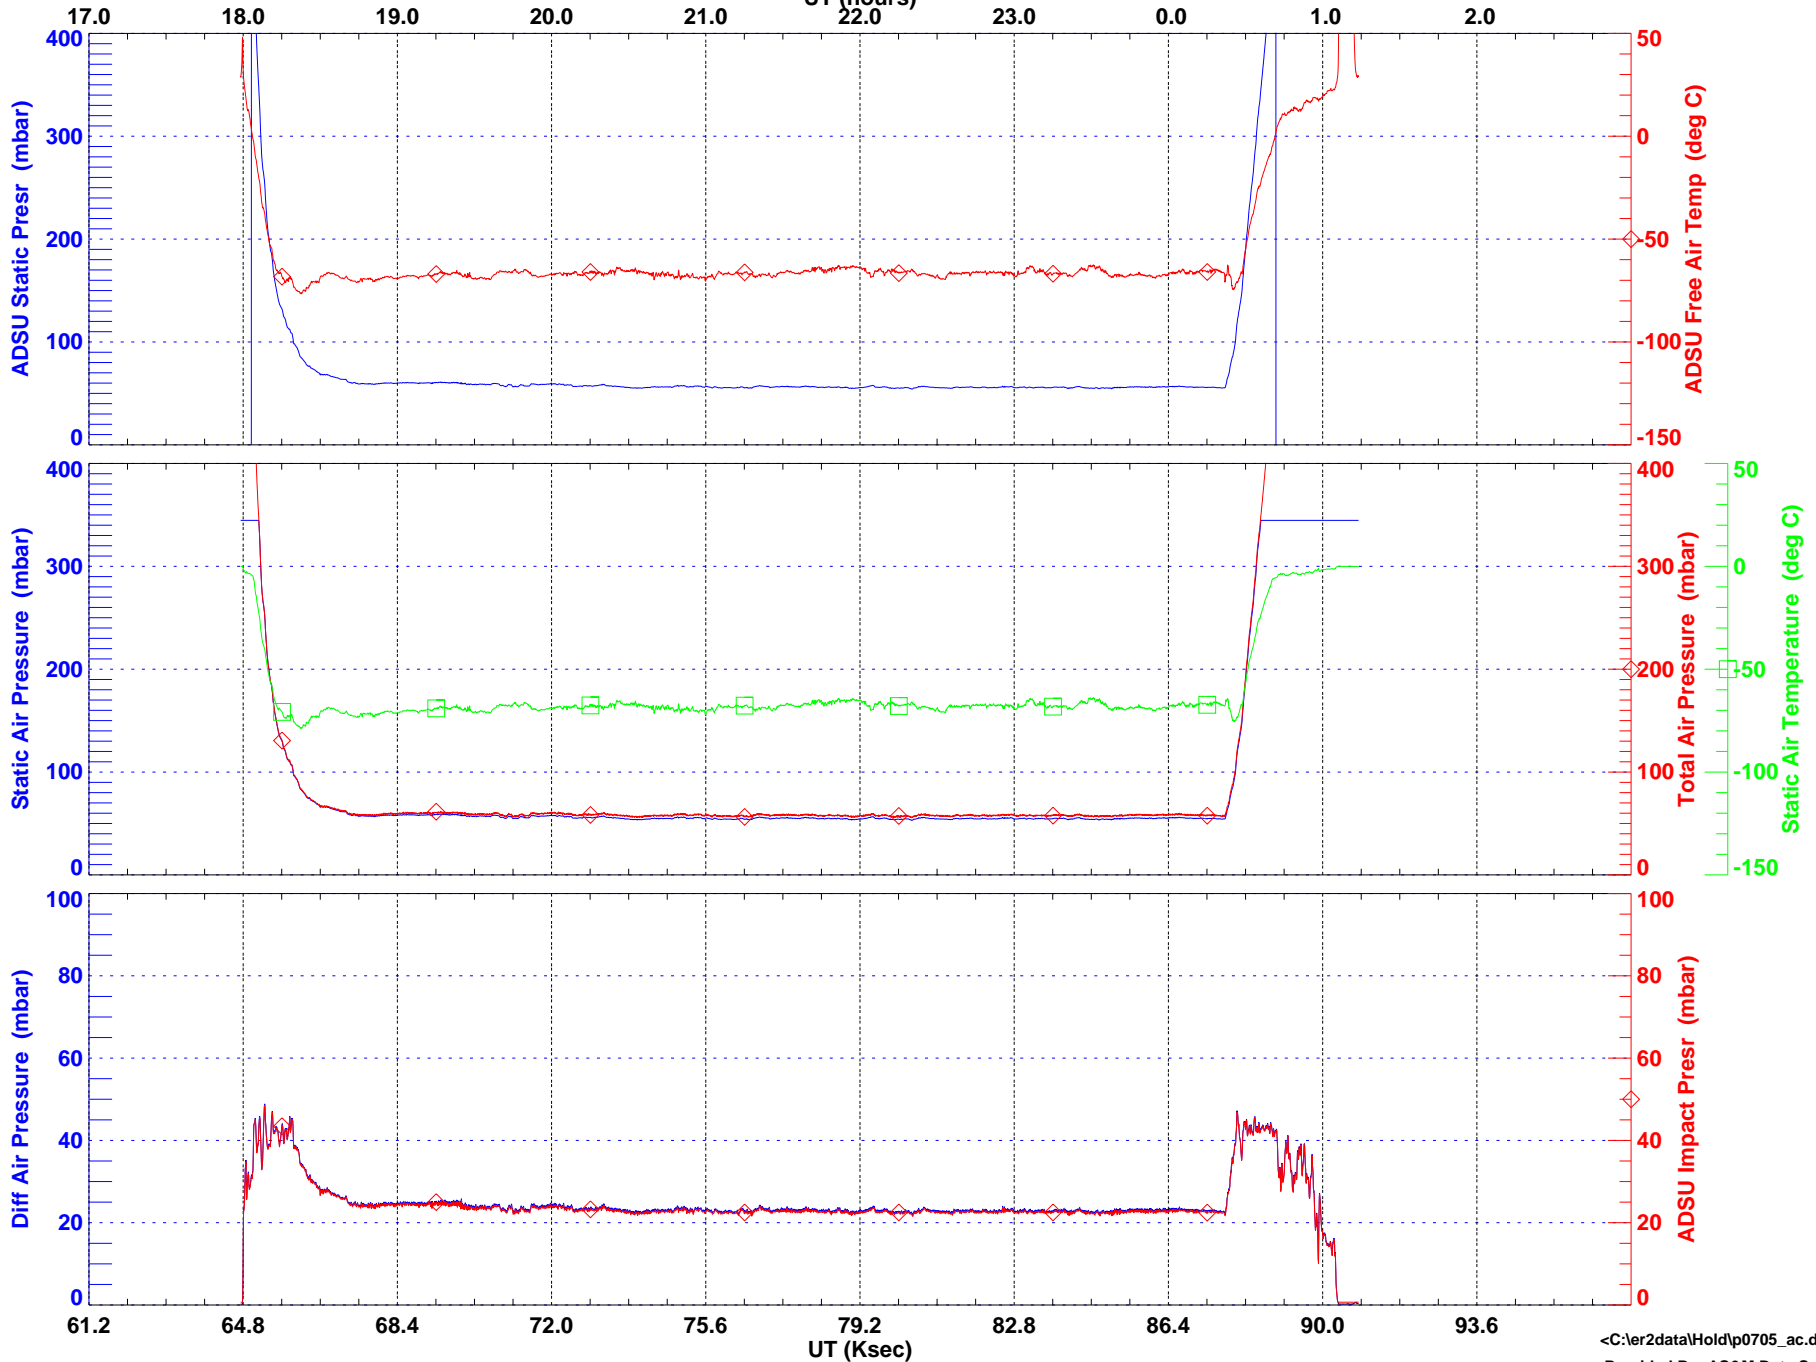

ER-2 State Parameters (5 second averaged)
NASA DFRC Navigation Recorder Data

Flight Date: Jul 05, 2005
Tail # 809

Sortie # 05-9025
Rev: Jul 06, 2005

ER-2 State Parameters (5 second averaged)
NASA DFRC Navigation Recorder Data

Flight Date: Jul 05, 2005
Tail # 809

Sortie # 05-9025
Rev: Jul 06, 2005

ER-2 State Parameters (5 second averaged)
NASA DFRC Navigation Recorder Data

Flight Date: Jul 05, 2005
Tail # 809

Sortie # 05-9025
Rev: Jul 06, 2005

UT (hours)

ER-2 State Parameters (5 second averaged)
NASA DFRC Navigation Recorder Data

Flight Date: Jul 05, 2005
Tail # 809

Sortie # 05-9025
Rev: Jul 06, 2005

NASA DFRC ER-2 Navigation Recorder Data

Flight Date: Jul 05, 2005 Sortie: 05-9025