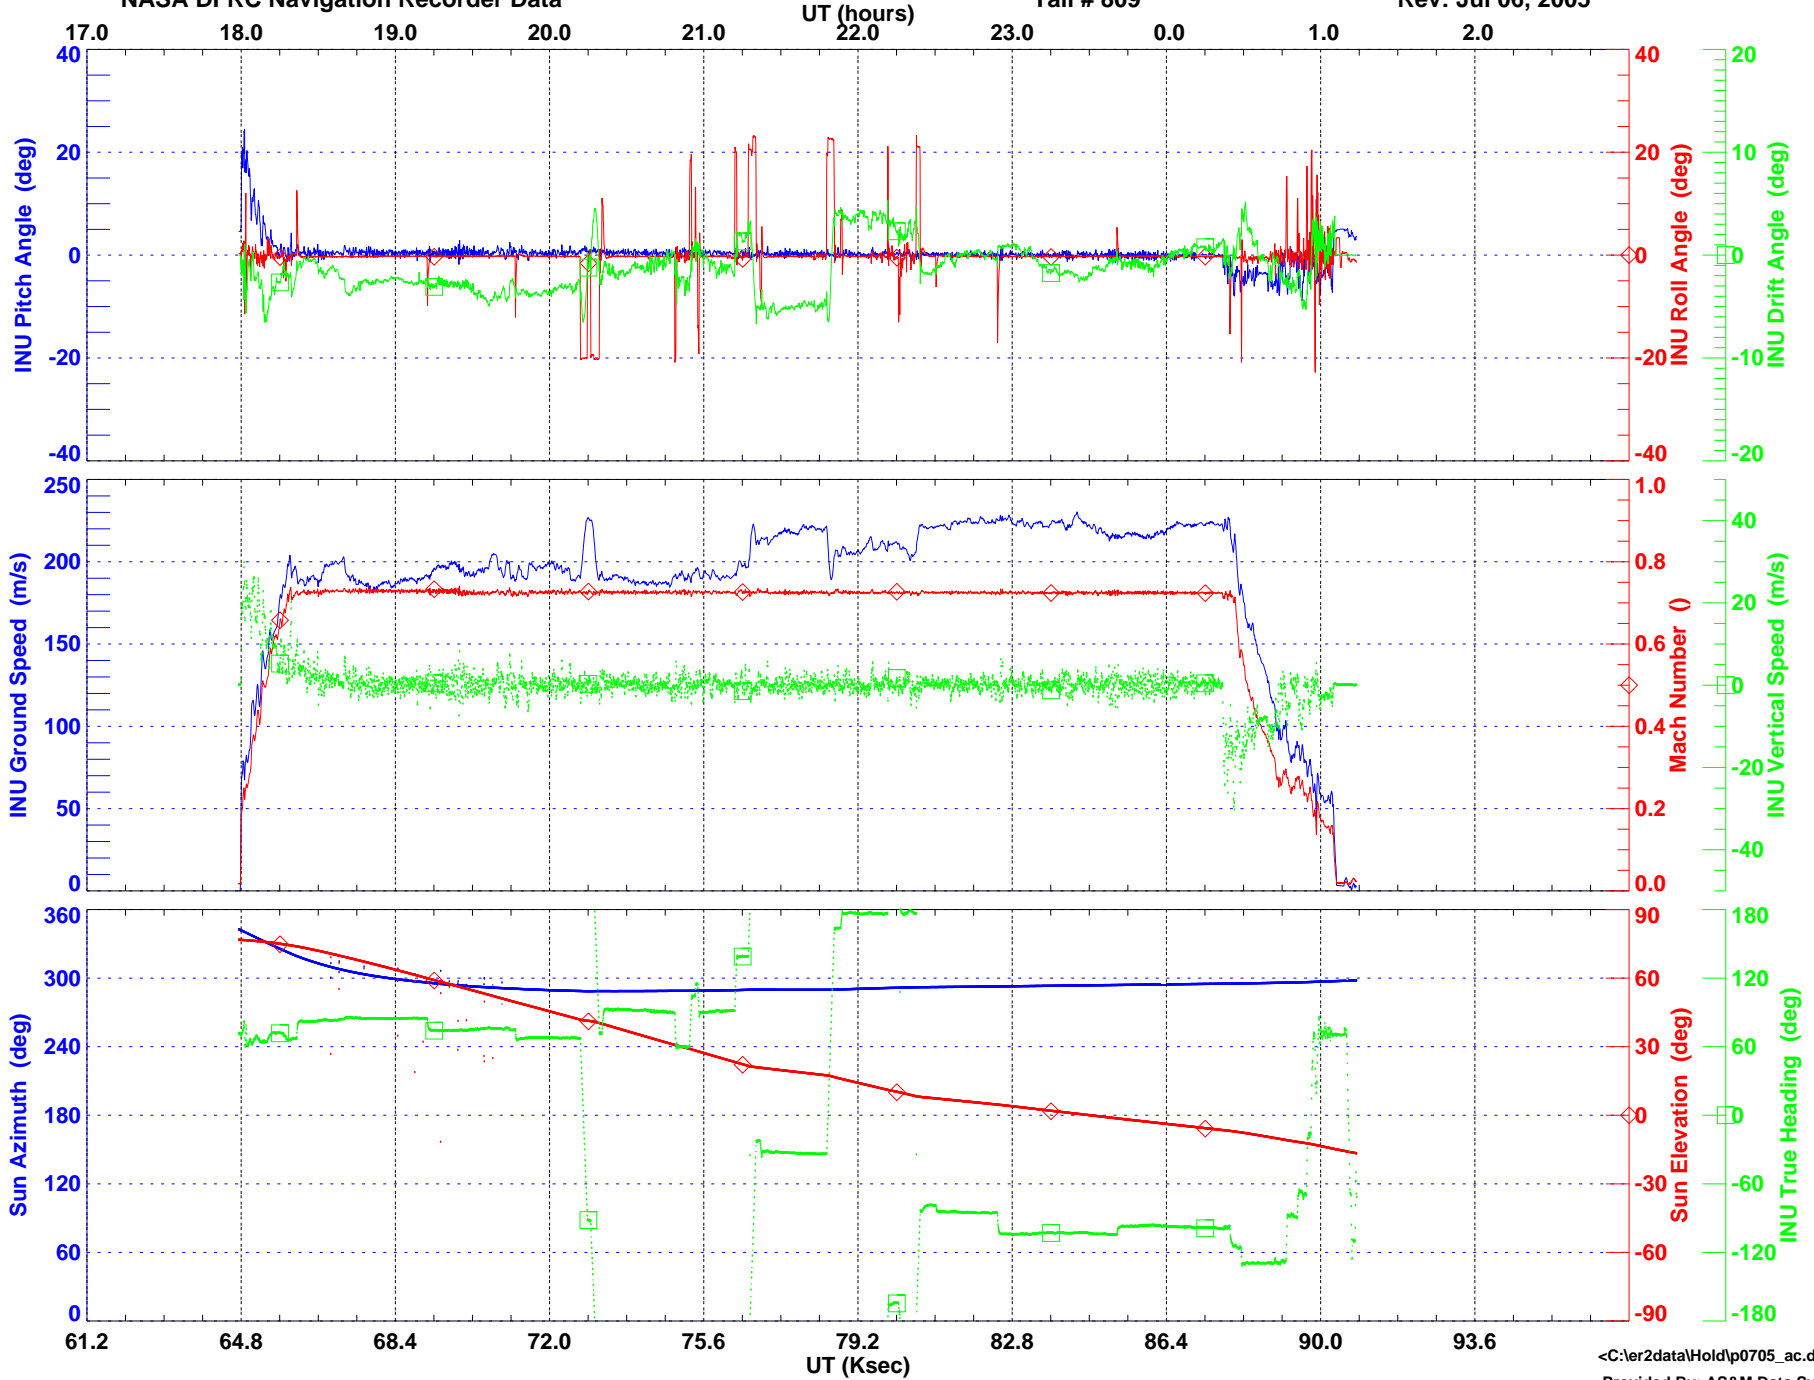

ER-2 State Parameters (5 second averaged)
NASA DFRC Navigation Recorder Data

Flight Date: Jul 05, 2005
Tail # 809

Sortie # 05-9025
Rev: Jul 06, 2005

ER-2 State Parameters (5 second averaged)
NASA DFRC Navigation Recorder Data

Flight Date: Jul 05, 2005
Tail # 809

Sortie # 05-9025
Rev: Jul 06, 2005

ER-2 State Parameters (5 second averaged)
NASA DFRC Navigation Recorder Data

Flight Date: Jul 05, 2005
Tail # 809

Sortie # 05-9025
Rev: Jul 06, 2005

UT (hours)

ER-2 State Parameters (5 second averaged)
NASA DFRC Navigation Recorder Data

Flight Date: Jul 05, 2005
Tail # 809

Sortie # 05-9025
Rev: Jul 06, 2005

NASA DFRC ER-2 Navigation Recorder Data

Flight Date: Jul 05, 2005 Sortie: 05-9025