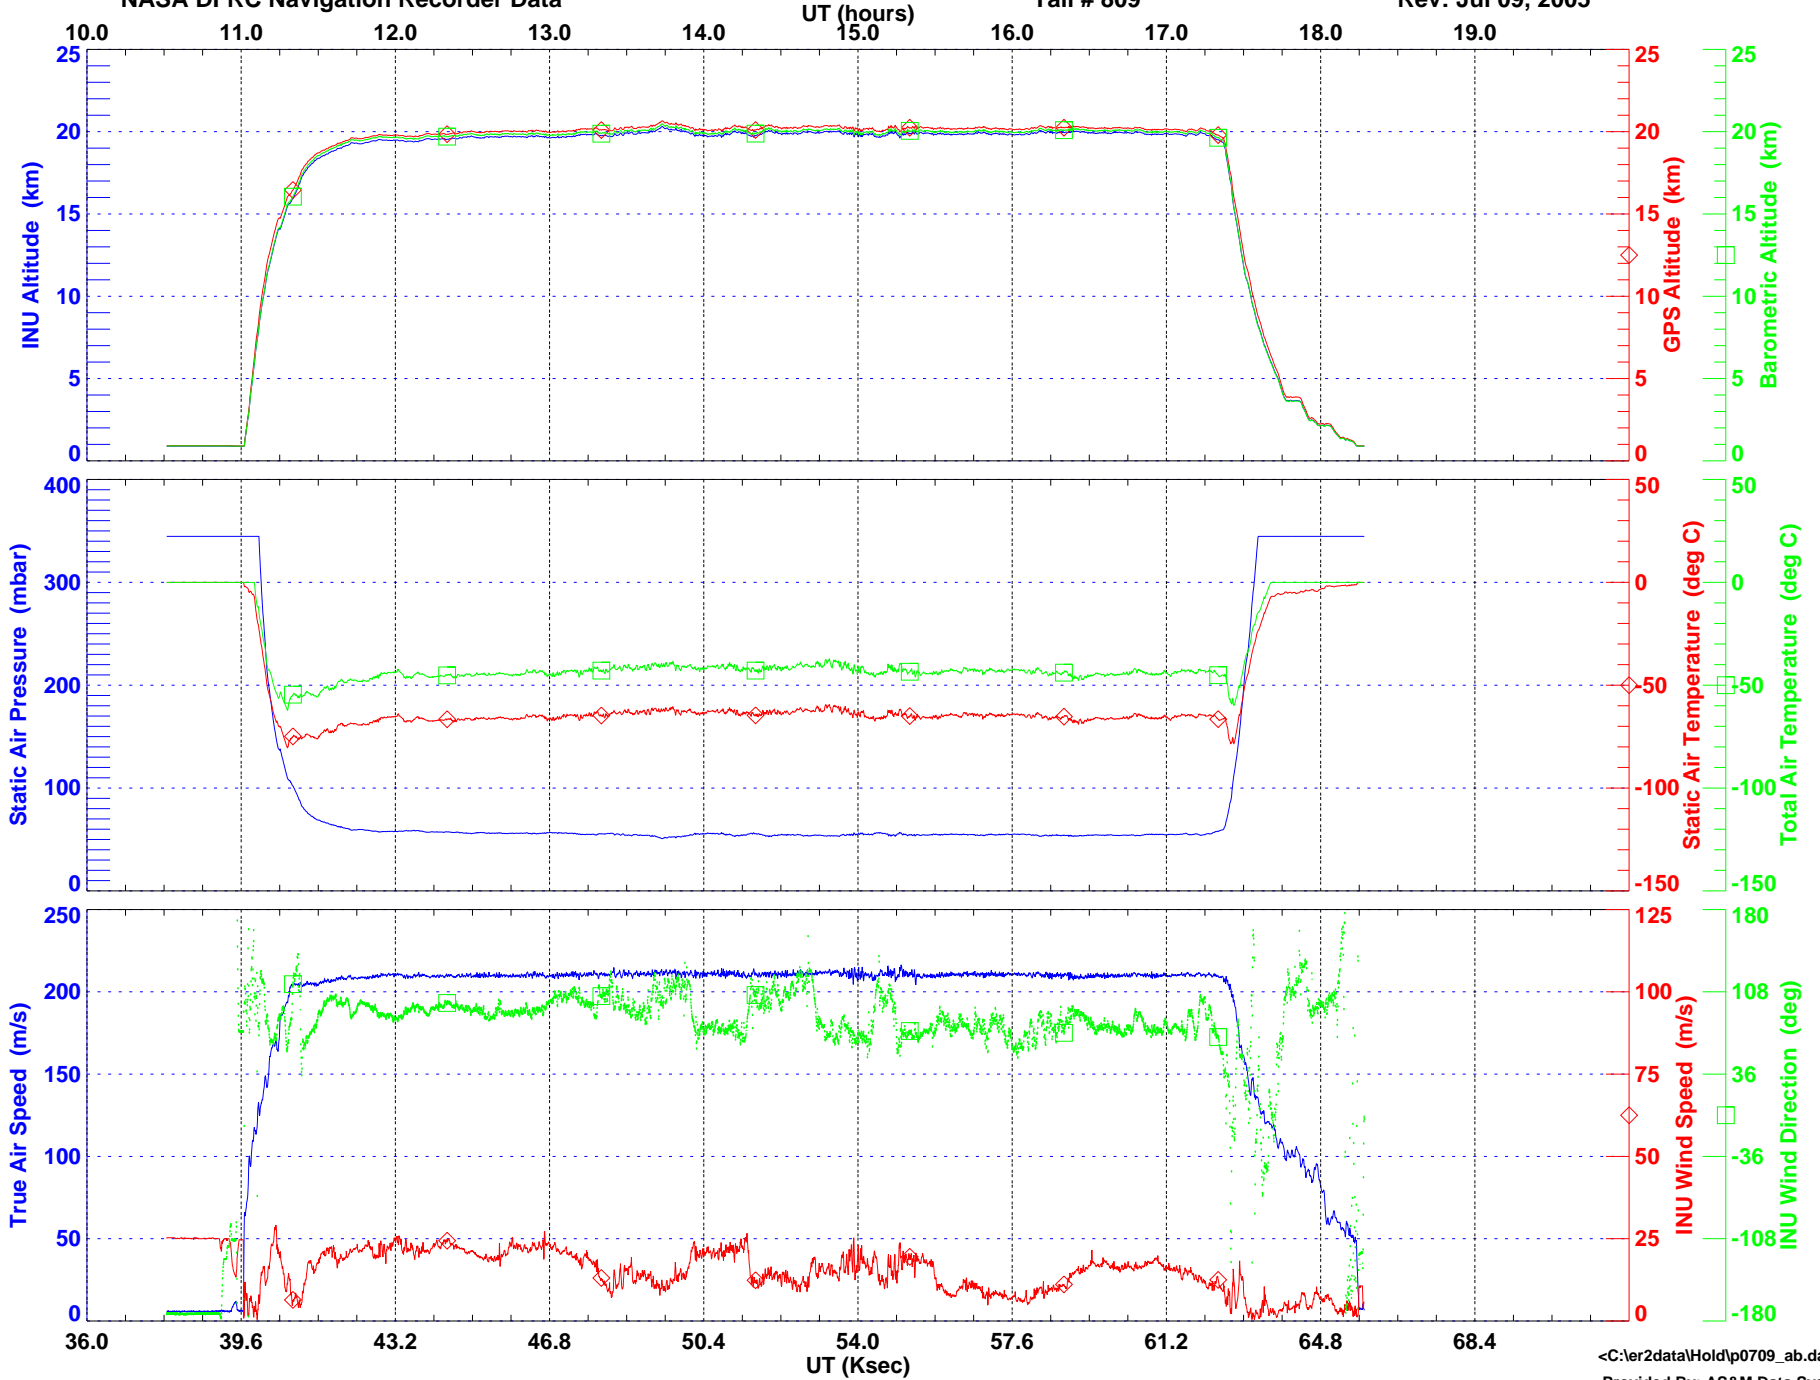

ER-2 State Parameters (5 second averaged)
NASA DFRC Navigation Recorder Data

Flight Date: Jul 09, 2005
Tail # 809

Sortie # 05-9027
Rev: Jul 09, 2005

ER-2 State Parameters (5 second averaged)
NASA DFRC Navigation Recorder Data

Flight Date: Jul 09, 2005
Tail # 809

Sortie # 05-9027
Rev: Jul 09, 2005

ER-2 State Parameters (5 second averaged)
NASA DFRC Navigation Recorder Data

Flight Date: Jul 09, 2005
Tail # 809

Sortie # 05-9027
Rev: Jul 09, 2005

ER-2 State Parameters (5 second averaged)
NASA DFRC Navigation Recorder Data

Flight Date: Jul 09, 2005
Tail # 809

Sortie # 05-9027
Rev: Jul 09, 2005

Provided By: AS&M Data Systems