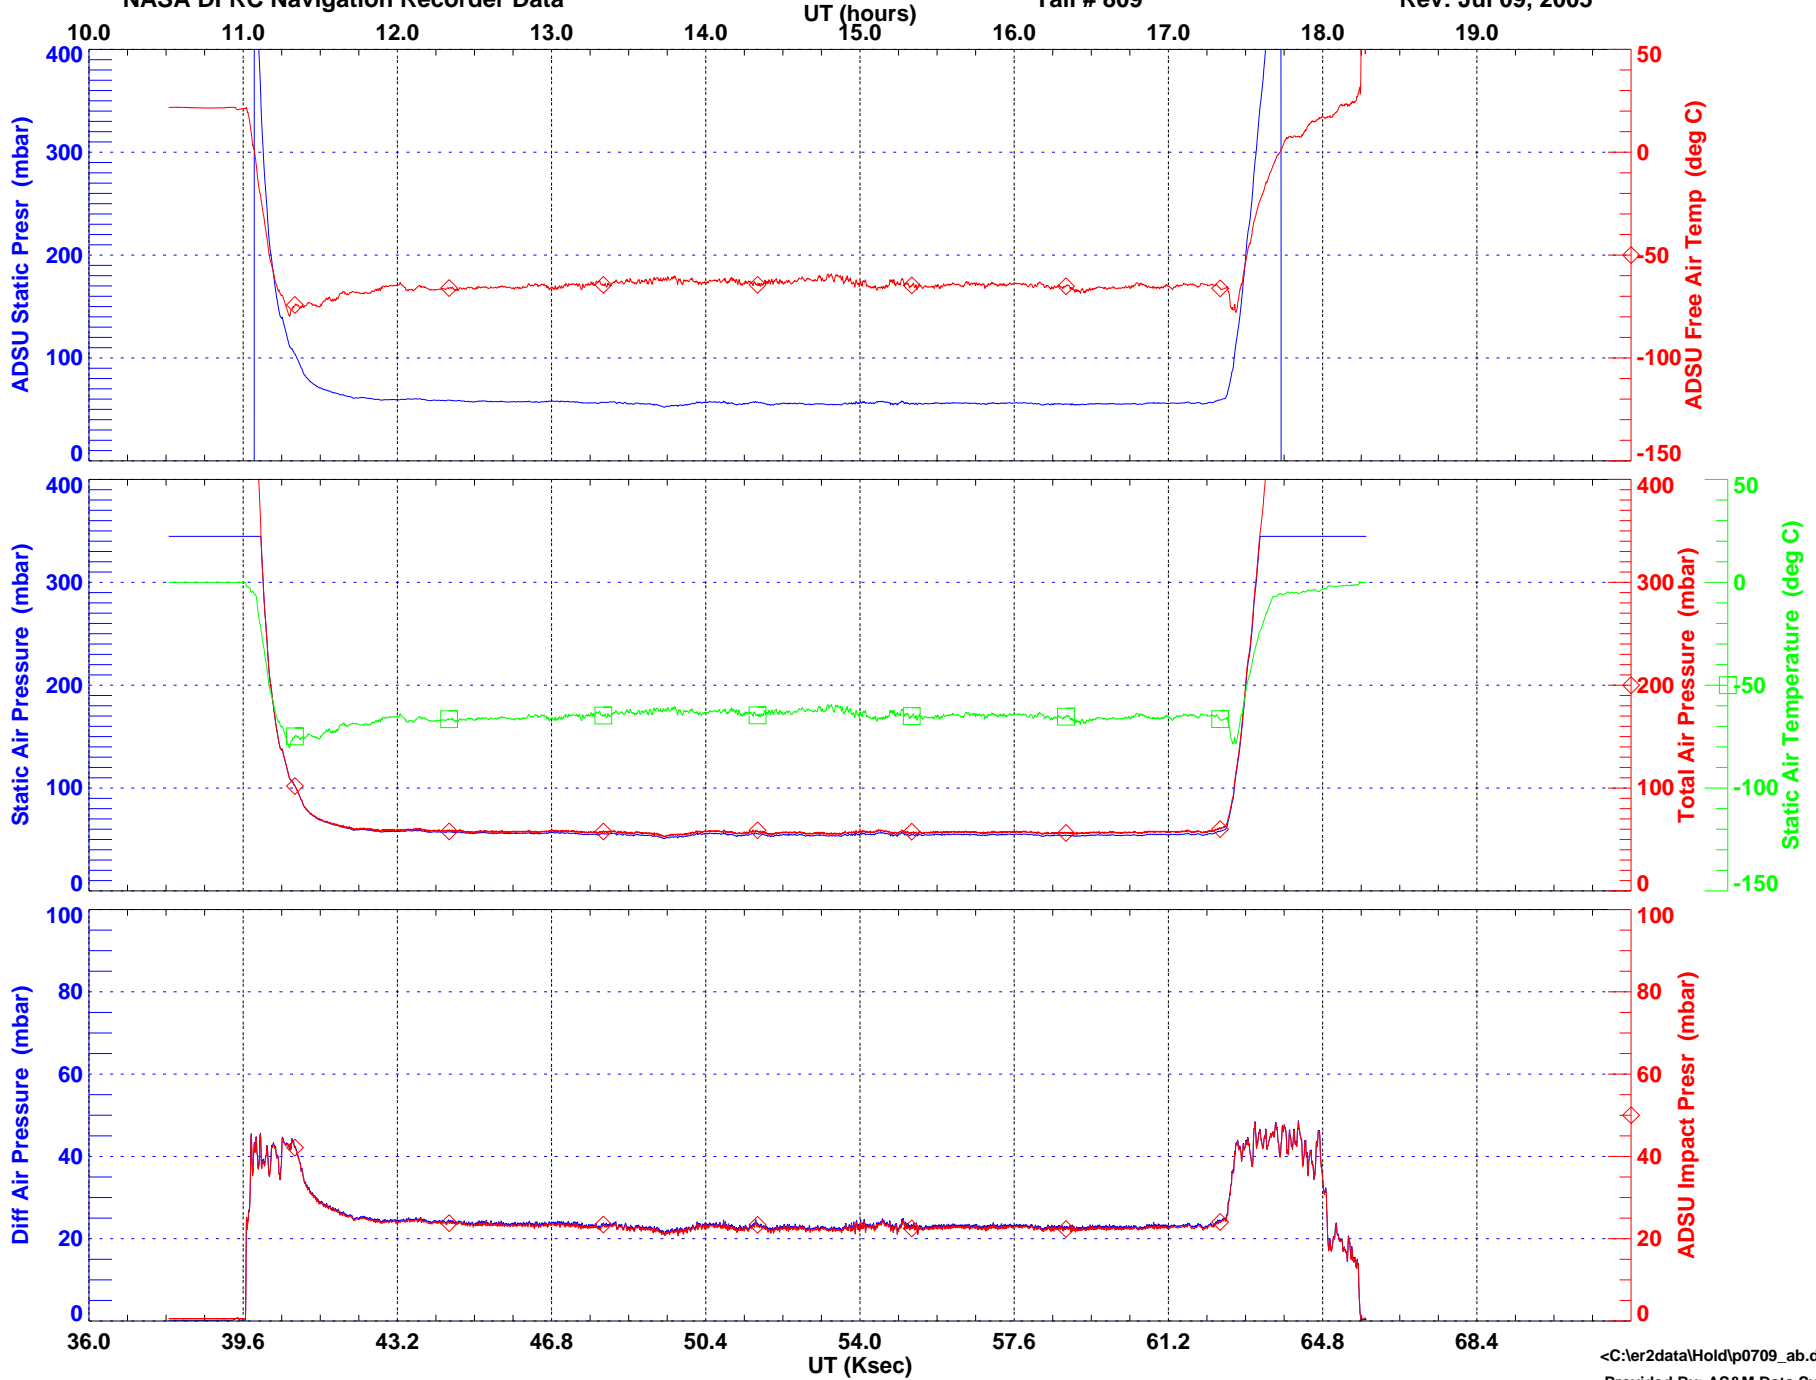

ER-2 State Parameters (5 second averaged)
NASA DFRC Navigation Recorder Data

Flight Date: Jul 09, 2005
Tail # 809

Sortie # 05-9027
Rev: Jul 09, 2005

ER-2 State Parameters (5 second averaged)
NASA DFRC Navigation Recorder Data

Flight Date: Jul 09, 2005
Tail # 809

Sortie # 05-9027
Rev: Jul 09, 2005

ER-2 State Parameters (5 second averaged)
NASA DFRC Navigation Recorder Data

Flight Date: Jul 09, 2005
Tail # 809

Sortie # 05-9027
Rev: Jul 09, 2005

ER-2 State Parameters (5 second averaged)
NASA DFRC Navigation Recorder Data

Flight Date: Jul 09, 2005
Tail # 809

Sortie # 05-9027
Rev: Jul 09, 2005

Provided By: AS&M Data Systems