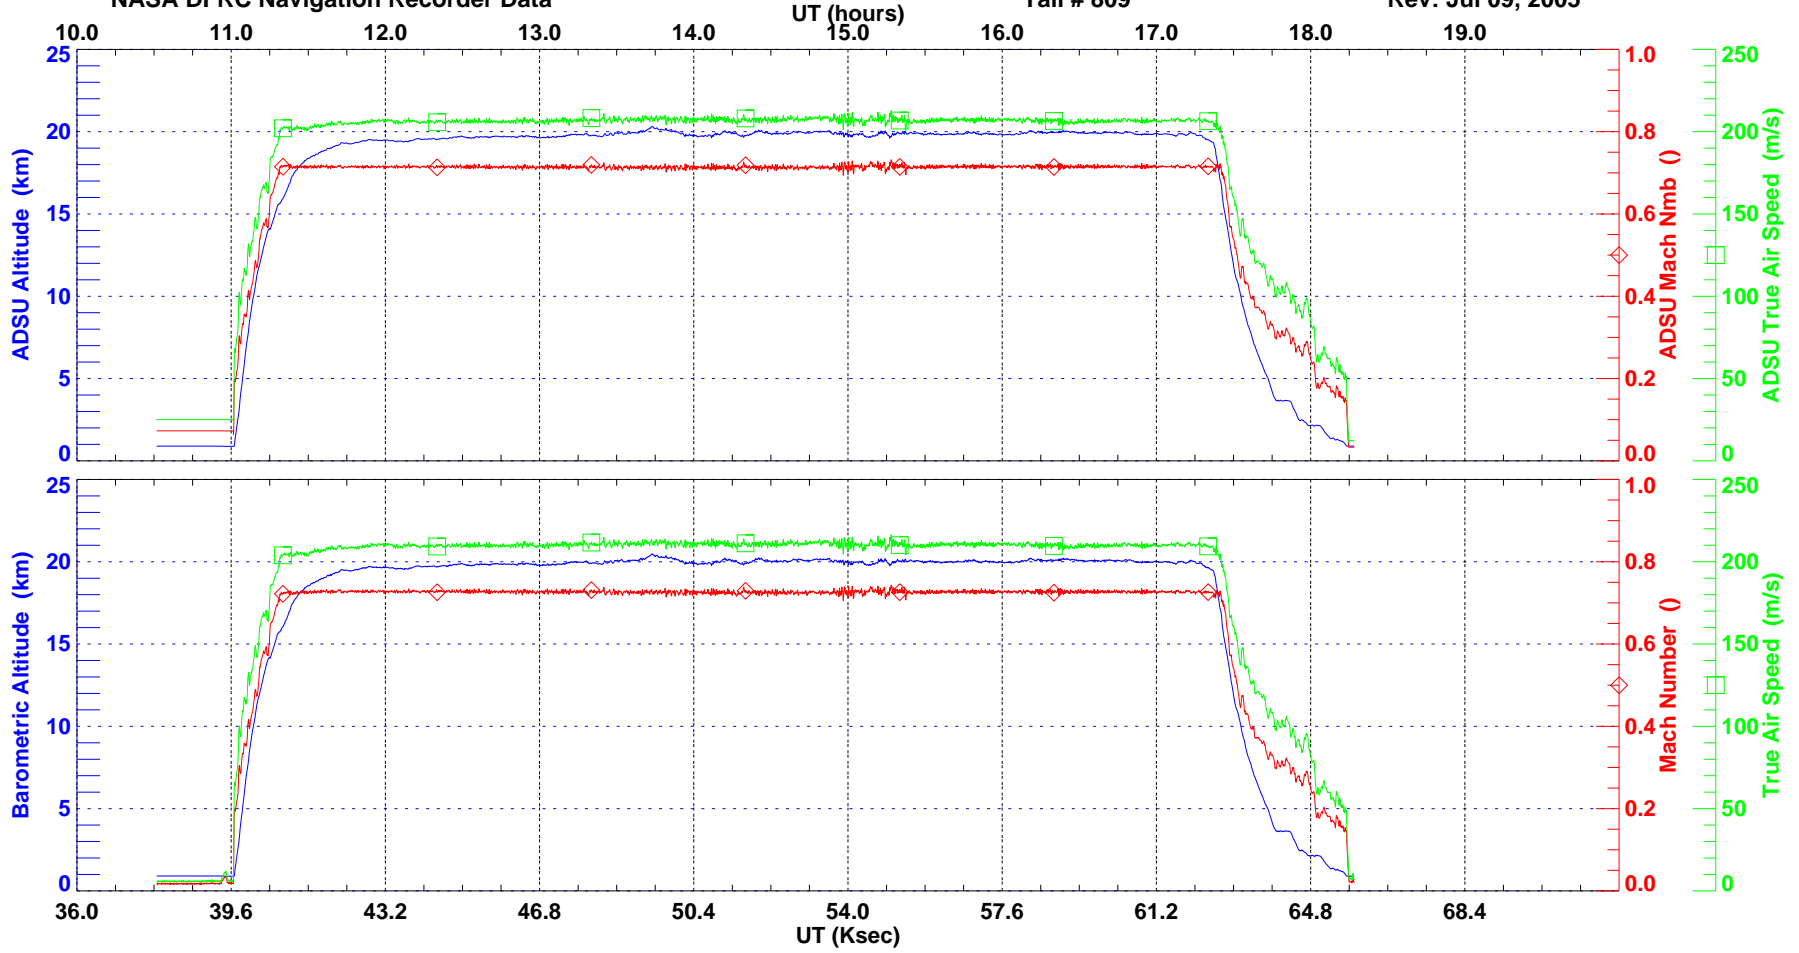

ER-2 State Parameters (5 second averaged)
NASA DFRC Navigation Recorder Data

Flight Date: Jul 09, 2005
Tail # 809

Sortie # 05-9027
Rev: Jul 09, 2005

ER-2 State Parameters (5 second averaged)
NASA DFRC Navigation Recorder Data

Flight Date: Jul 09, 2005
Tail # 809

Sortie # 05-9027
Rev: Jul 09, 2005

ER-2 State Parameters (5 second averaged)
NASA DFRC Navigation Recorder Data

Flight Date: Jul 09, 2005
Tail # 809

Sortie # 05-9027
Rev: Jul 09, 2005

ER-2 State Parameters (5 second averaged)
NASA DFRC Navigation Recorder Data

Flight Date: Jul 09, 2005
Tail # 809

Sortie # 05-9027
Rev: Jul 09, 2005

Provided By: AS&M Data Systems