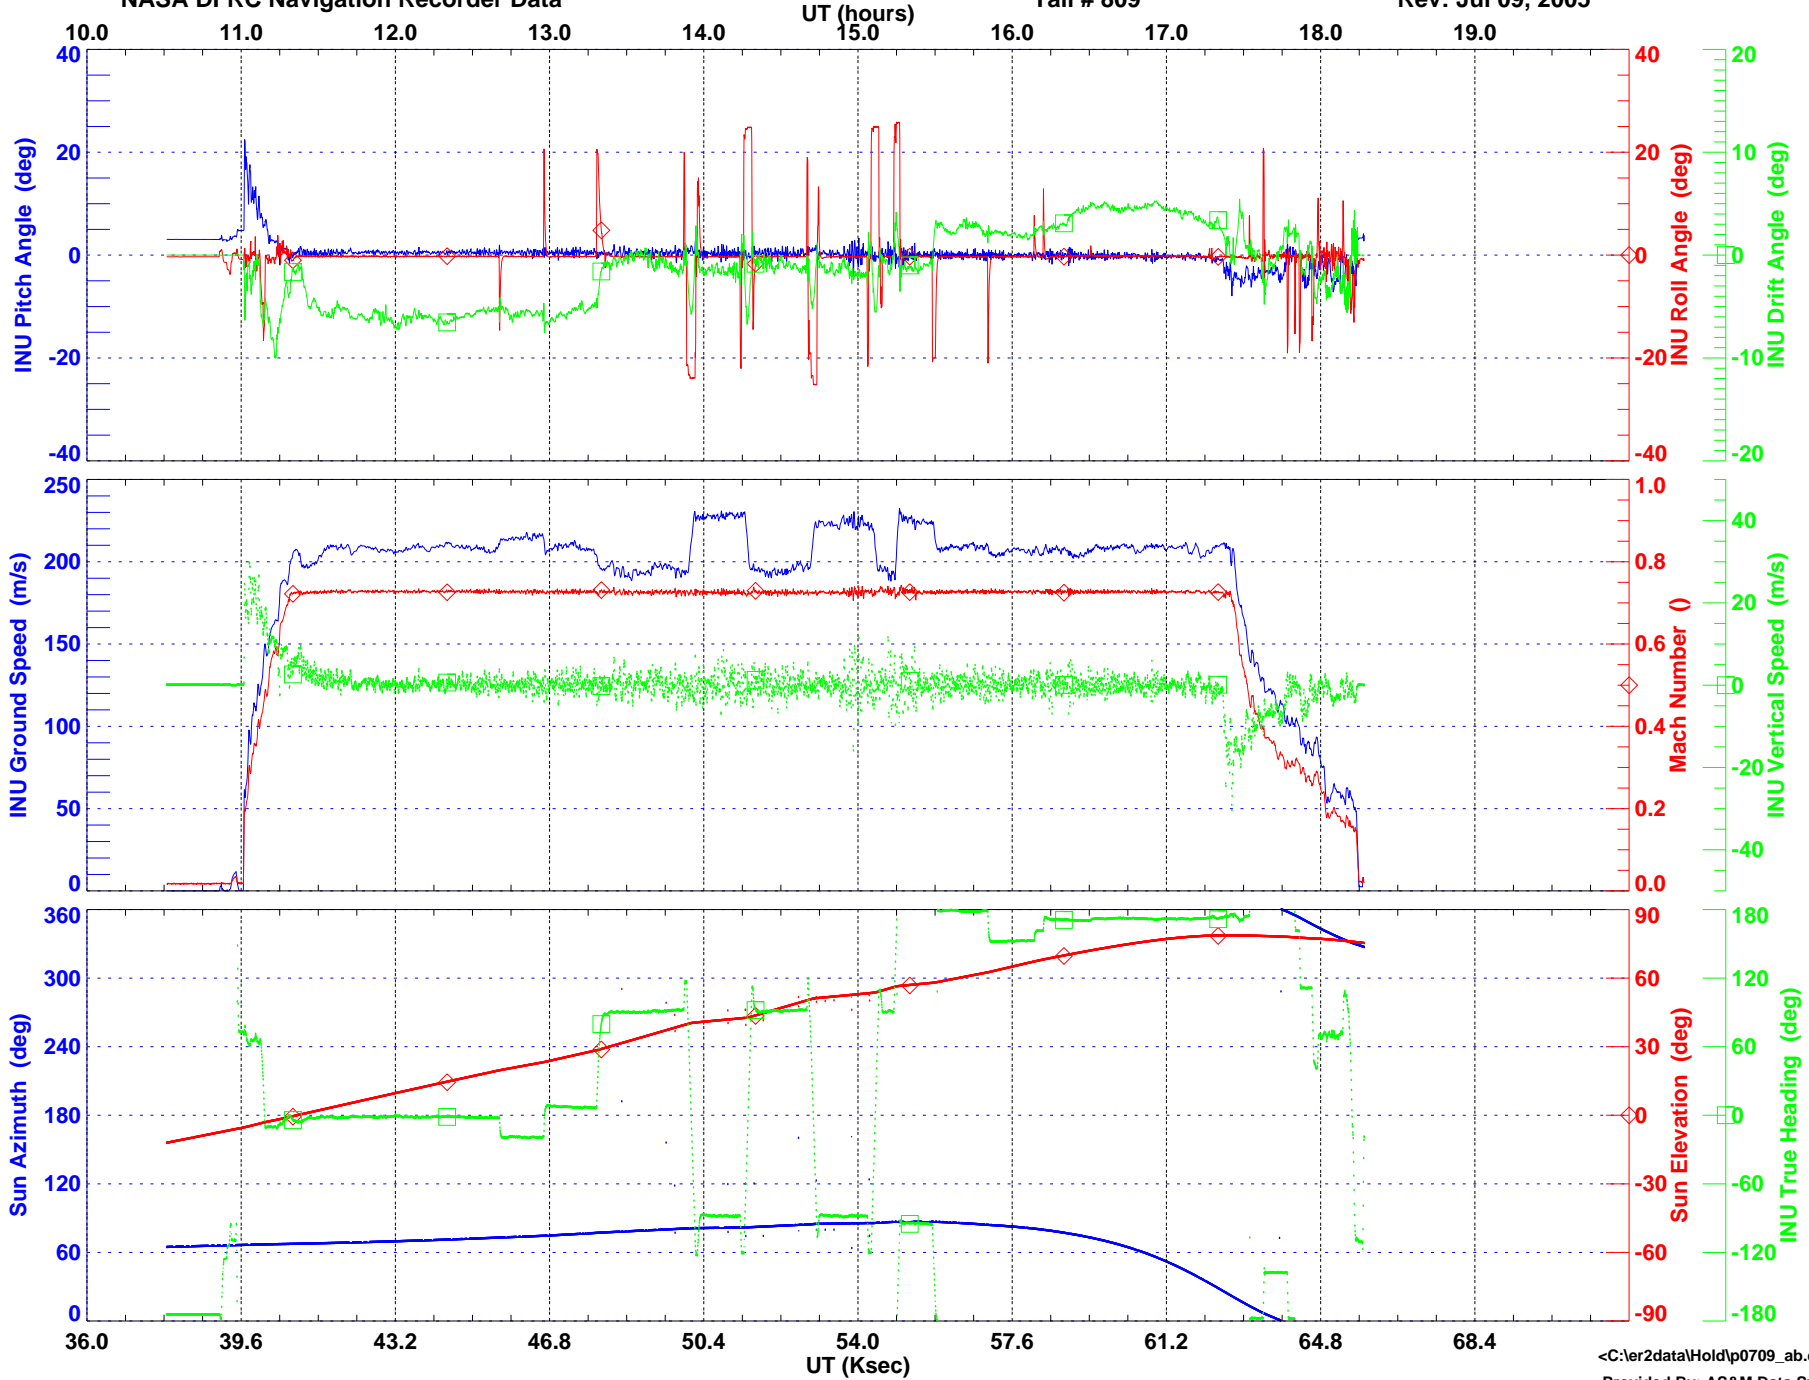

ER-2 State Parameters (5 second averaged)
NASA DFRC Navigation Recorder Data

Flight Date: Jul 09, 2005
Tail # 809

Sortie # 05-9027
Rev: Jul 09, 2005

ER-2 State Parameters (5 second averaged)
NASA DFRC Navigation Recorder Data

Flight Date: Jul 09, 2005
Tail # 809

Sortie # 05-9027
Rev: Jul 09, 2005

ER-2 State Parameters (5 second averaged)
NASA DFRC Navigation Recorder Data

Flight Date: Jul 09, 2005
Tail # 809

Sortie # 05-9027
Rev: Jul 09, 2005

ER-2 State Parameters (5 second averaged)
NASA DFRC Navigation Recorder Data

Flight Date: Jul 09, 2005
Tail # 809

Sortie # 05-9027
Rev: Jul 09, 2005

Provided By: AS&M Data Systems