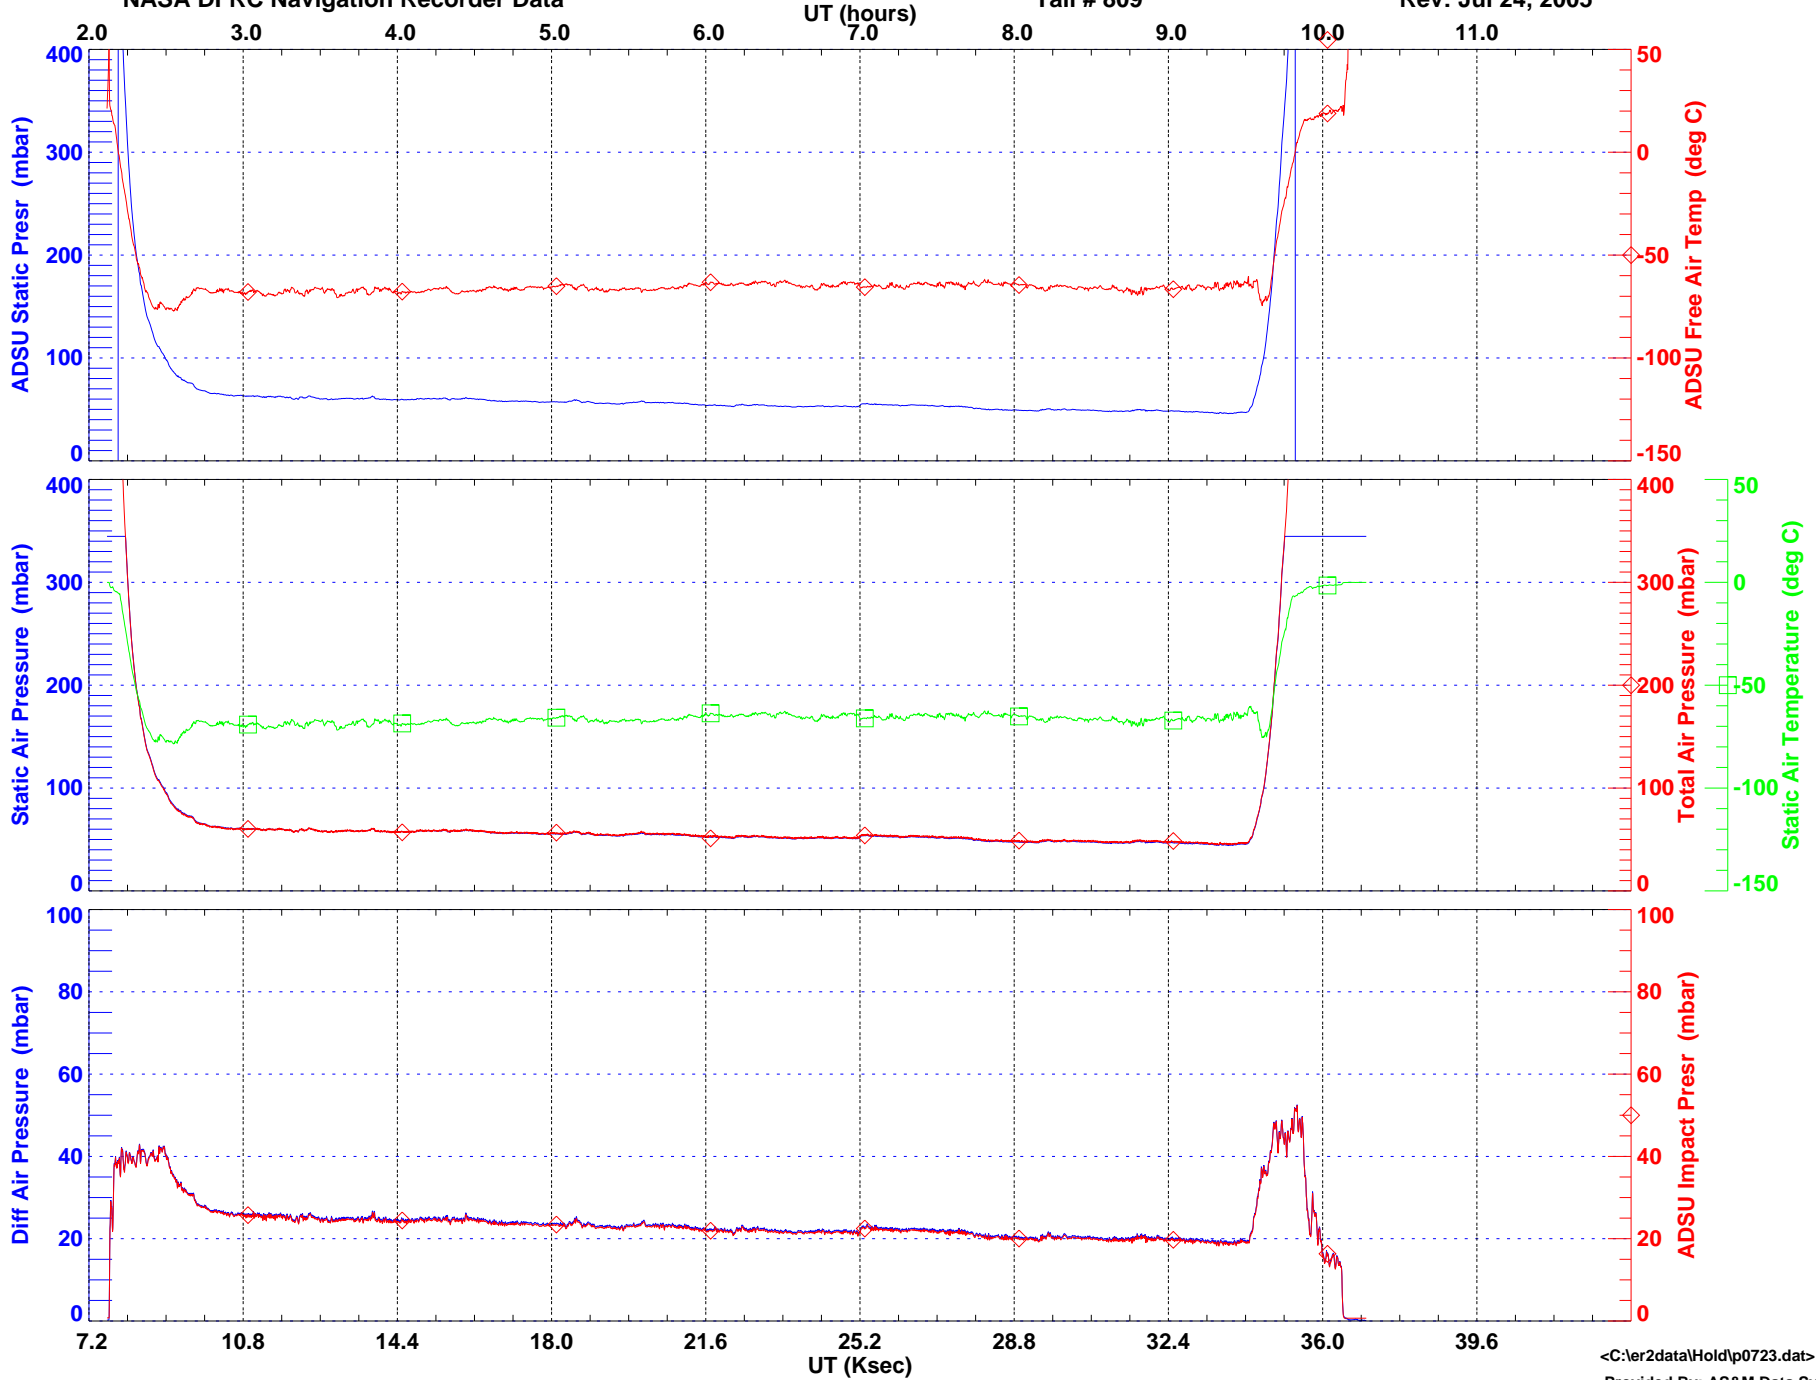

ER-2 State Parameters (5 second averaged)
NASA DFRC Navigation Recorder Data

Flight Date: Jul 23, 2005
Tail # 809

Sortie # 05-9032
Rev: Jul 24, 2005

ER-2 State Parameters (5 second averaged)
NASA DFRC Navigation Recorder Data

Flight Date: Jul 23, 2005
Tail # 809

Sortie # 05-9032
Rev: Jul 24, 2005

ER-2 State Parameters (5 second averaged)
NASA DFRC Navigation Recorder Data

Flight Date: Jul 23, 2005
Tail # 809

Sortie # 05-9032
Rev: Jul 24, 2005

ER-2 State Parameters (5 second averaged)
NASA DFRC Navigation Recorder Data

Flight Date: Jul 23, 2005
Tail # 809

Sortie # 05-9032
Rev: Jul 24, 2005

Provided By: AS&M Data Systems