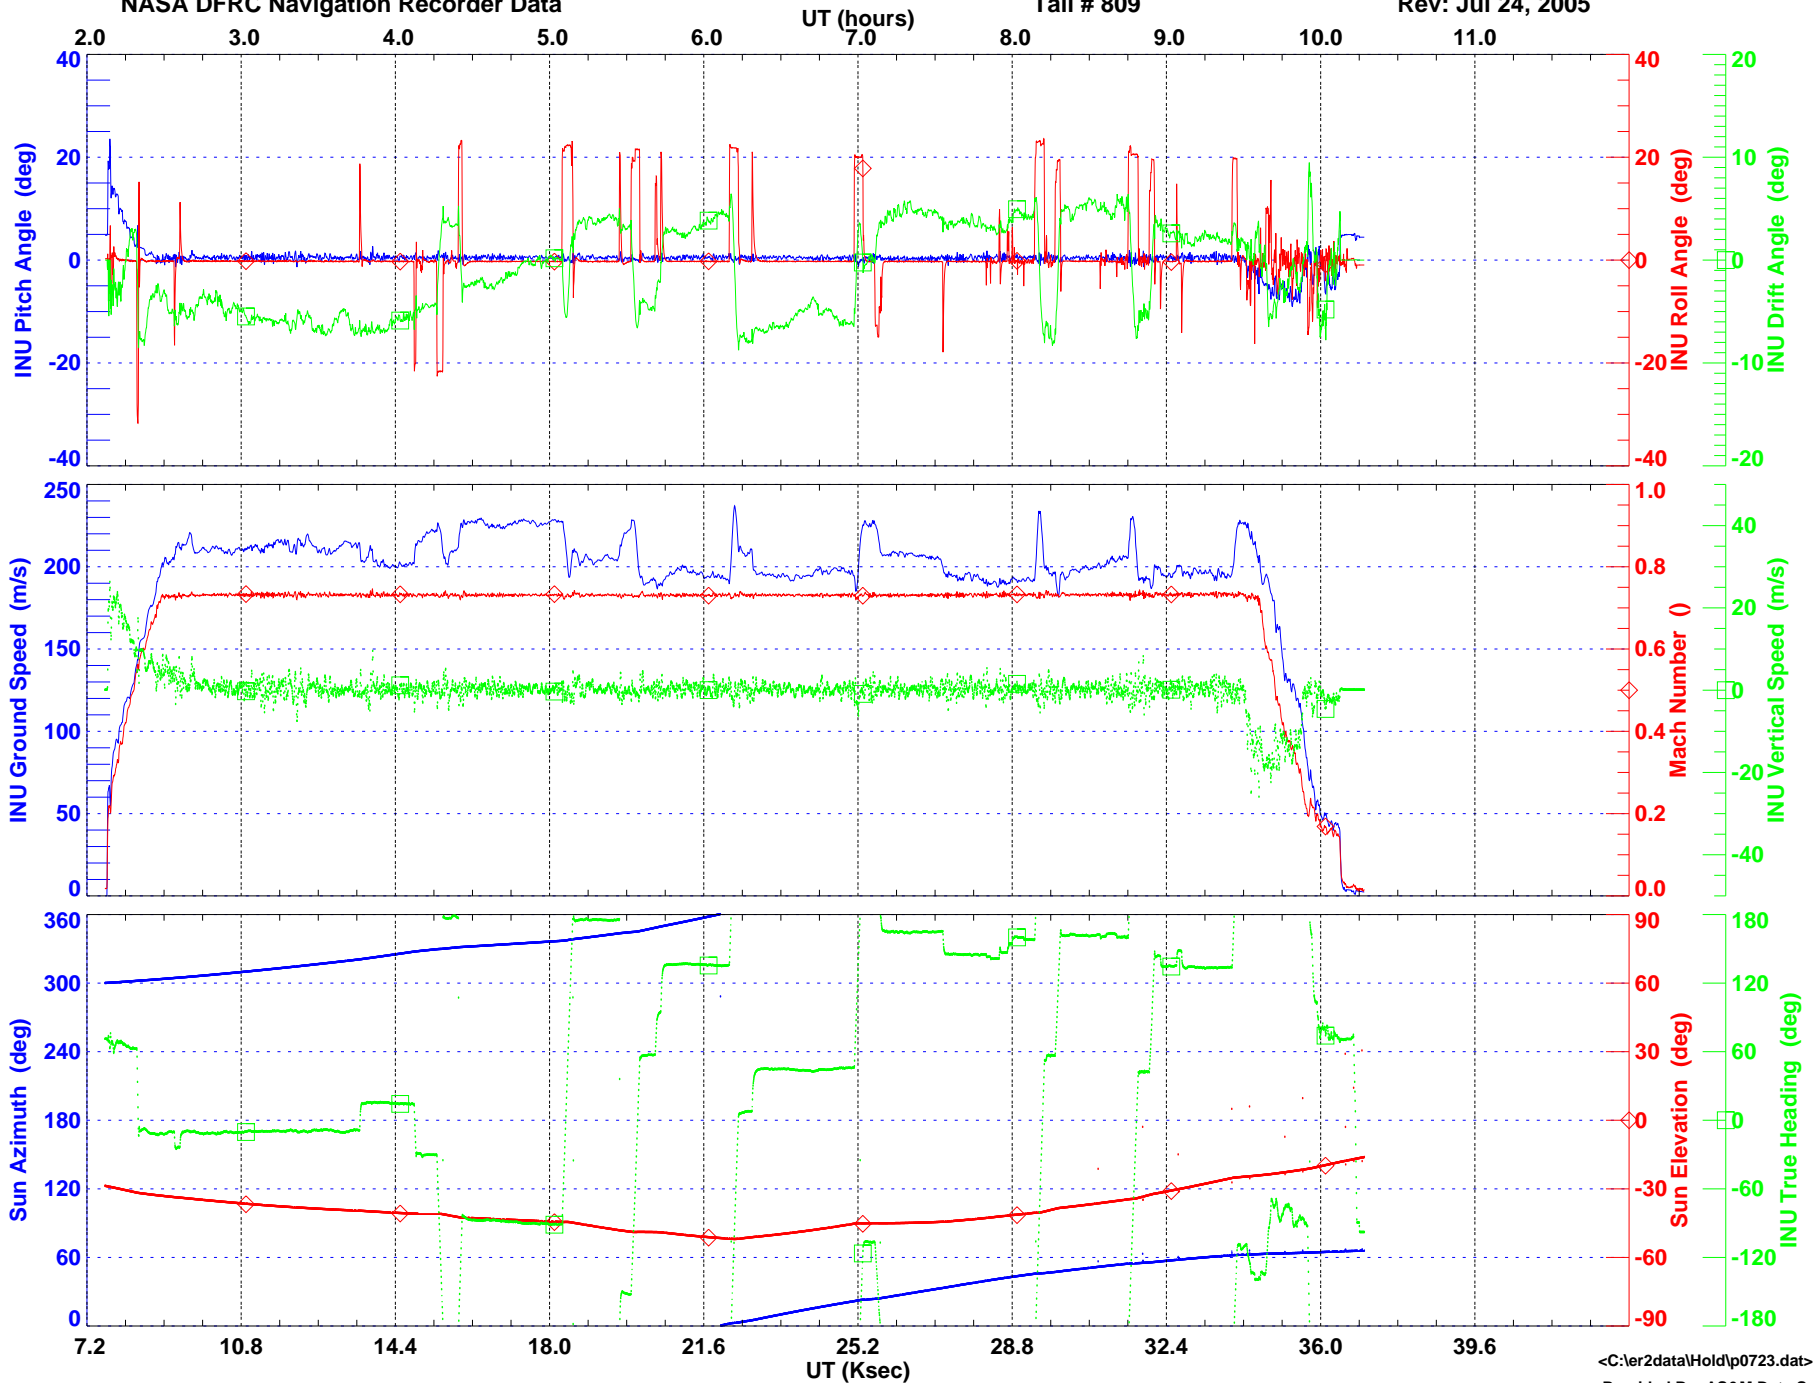

ER-2 State Parameters (5 second averaged)
NASA DFRC Navigation Recorder Data

Flight Date: Jul 23, 2005
Tail # 809

Sortie # 05-9032
Rev: Jul 24, 2005

ER-2 State Parameters (5 second averaged)
NASA DFRC Navigation Recorder Data

Flight Date: Jul 23, 2005
Tail # 809

Sortie # 05-9032
Rev: Jul 24, 2005

ER-2 State Parameters (5 second averaged)
NASA DFRC Navigation Recorder Data

Flight Date: Jul 23, 2005
Tail # 809

Sortie # 05-9032
Rev: Jul 24, 2005

ER-2 State Parameters (5 second averaged)
NASA DFRC Navigation Recorder Data

Flight Date: Jul 23, 2005
Tail # 809

Sortie # 05-9032
Rev: Jul 24, 2005

Provided By: AS&M Data Systems