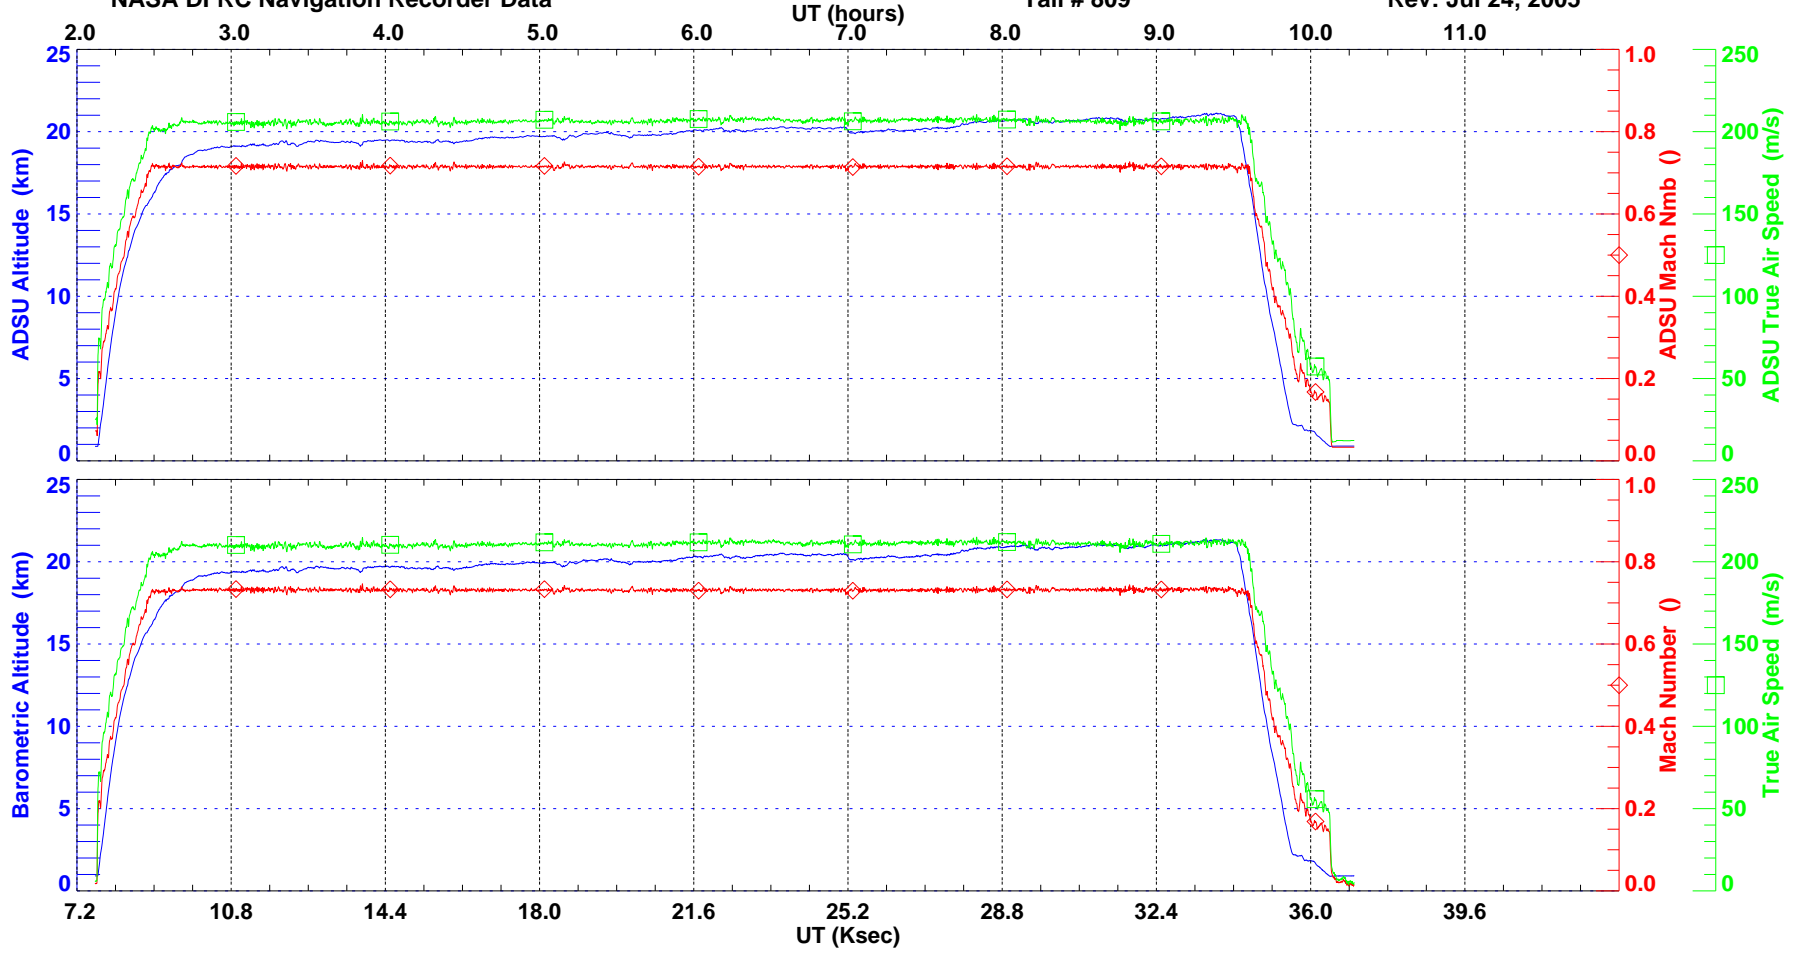

ER-2 State Parameters (5 second averaged)
NASA DFRC Navigation Recorder Data

Flight Date: Jul 23, 2005
Tail # 809

Sortie # 05-9032
Rev: Jul 24, 2005

ER-2 State Parameters (5 second averaged)
NASA DFRC Navigation Recorder Data

Flight Date: Jul 23, 2005
Tail # 809

Sortie # 05-9032
Rev: Jul 24, 2005

ER-2 State Parameters (5 second averaged)
NASA DFRC Navigation Recorder Data

Flight Date: Jul 23, 2005
Tail # 809

Sortie # 05-9032
Rev: Jul 24, 2005

ER-2 State Parameters (5 second averaged)
NASA DFRC Navigation Recorder Data

Flight Date: Jul 23, 2005
Tail # 809

Sortie # 05-9032
Rev: Jul 24, 2005

Provided By: AS&M Data Systems