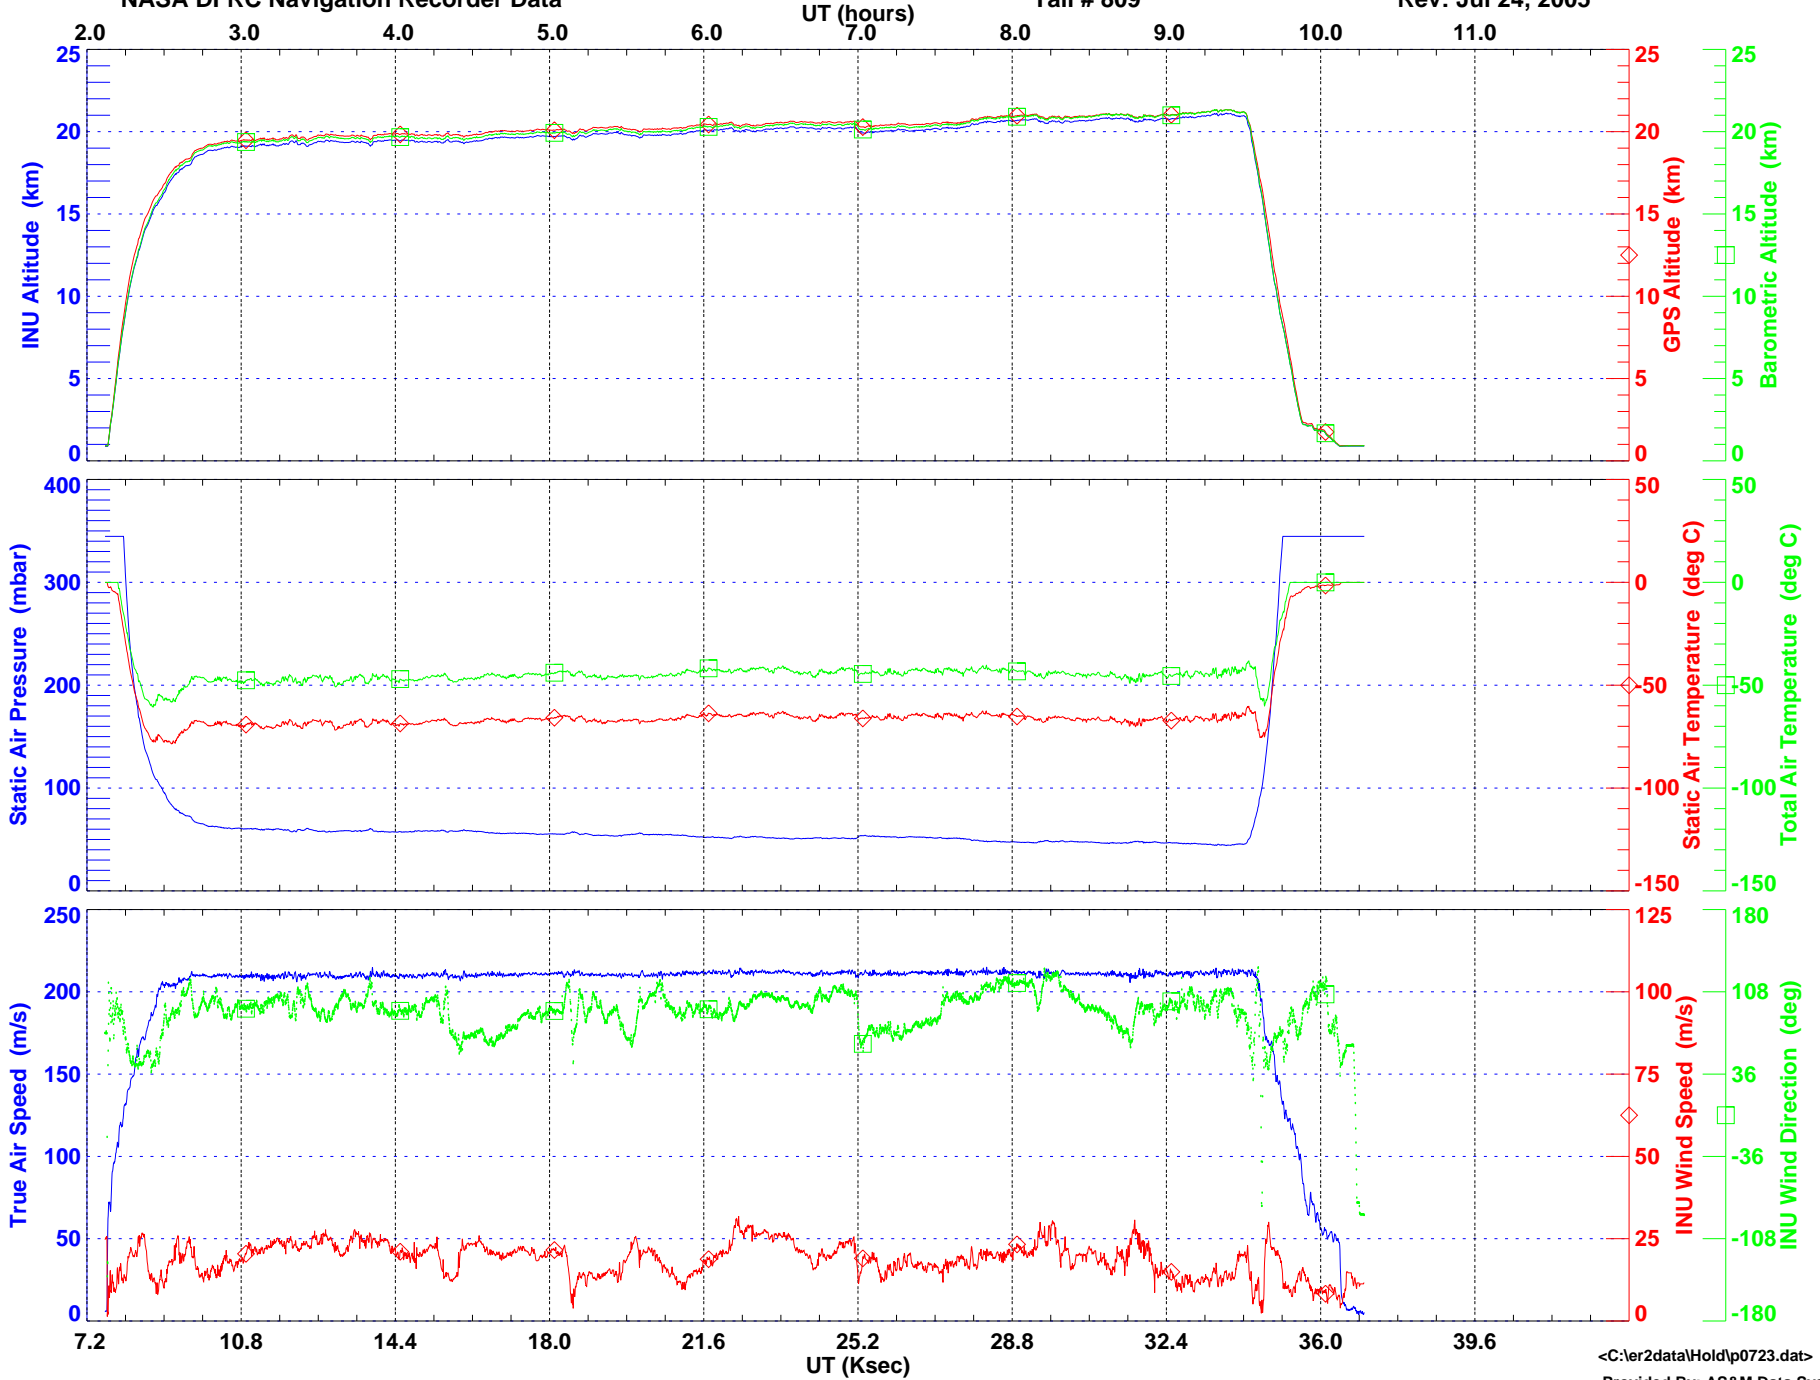

ER-2 State Parameters (5 second averaged)
NASA DFRC Navigation Recorder Data

Flight Date: Jul 23, 2005
Tail # 809

Sortie # 05-9032
Rev: Jul 24, 2005

ER-2 State Parameters (5 second averaged)
NASA DFRC Navigation Recorder Data

Flight Date: Jul 23, 2005
Tail # 809

Sortie # 05-9032
Rev: Jul 24, 2005

ER-2 State Parameters (5 second averaged)
NASA DFRC Navigation Recorder Data

Flight Date: Jul 23, 2005
Tail # 809

Sortie # 05-9032
Rev: Jul 24, 2005

ER-2 State Parameters (5 second averaged)
NASA DFRC Navigation Recorder Data

Flight Date: Jul 23, 2005
Tail # 809

Sortie # 05-9032
Rev: Jul 24, 2005

Provided By: AS&M Data Systems